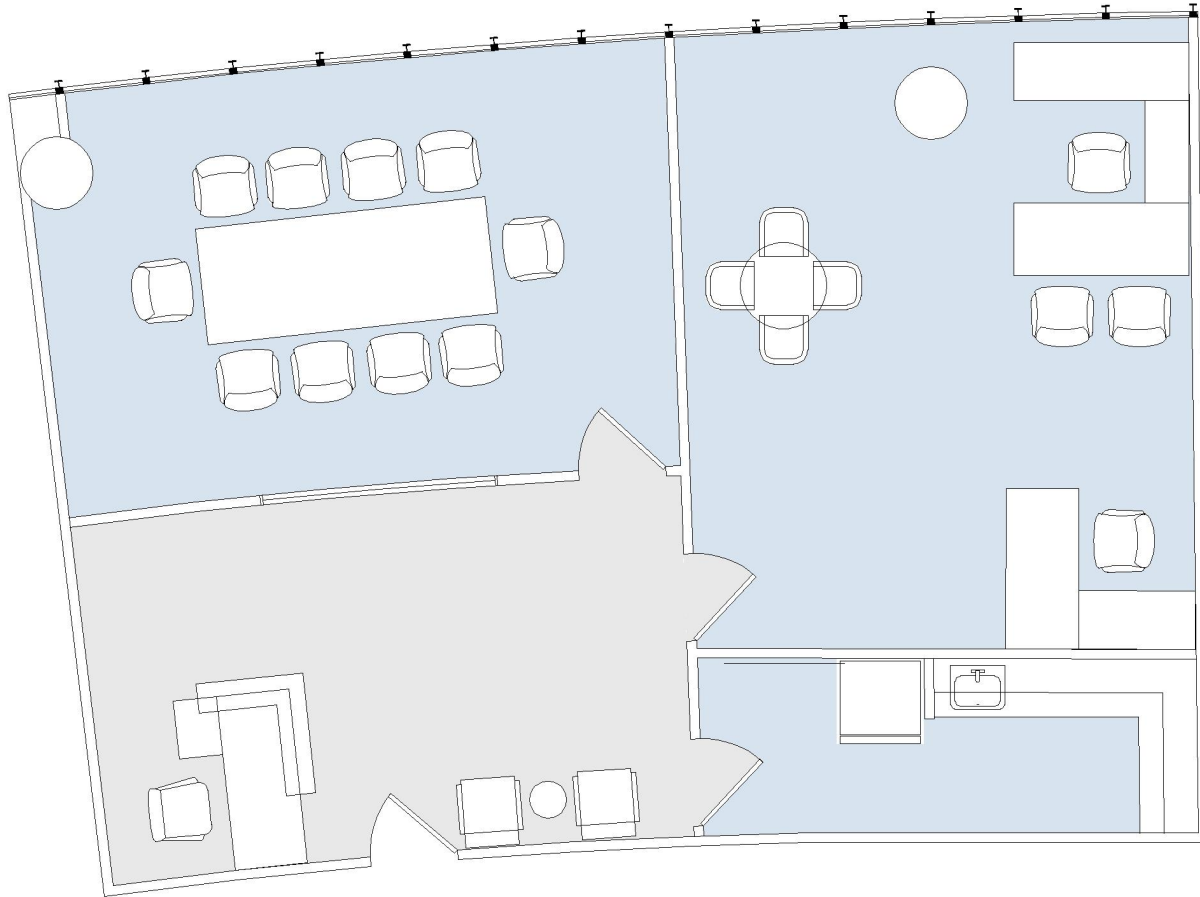

8484 WILSHIRE

SUITE 440 | 1,328 RSF
BEVERLY HILLS

SUITE CONFIGURATION

OFFICES:	1
CONFERENCE ROOM:	1
RECEPTION:	1
KITCHEN:	1

NOT TO SCALE

FURNITURE NOT INCLUDED

For more information, please contact:

310.255.7777
leasing@douglasemmett.com