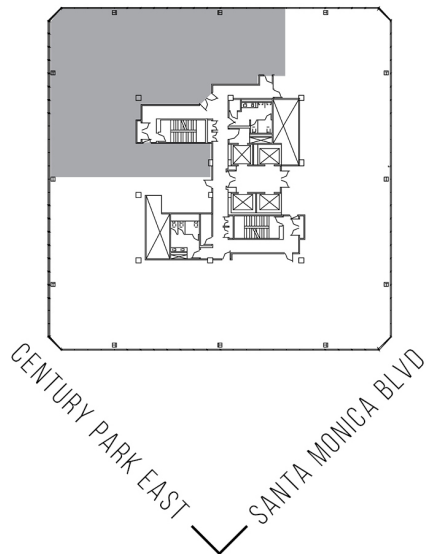

1801

CENTURY PARK PLAZA

SUITE 1910 | 5,171 RSF

CENTURY CITY

CENTURY PARK EAST

AS-BUILT CONFIGURATION

OFFICES:	10
CONFERENCE ROOM:	1
RECEPTION AREA:	1
KITCHEN:	1
STORAGE CLOSET:	1
COPY/ FILE ROOM:	1
PHONE/ I.T. CLOSET:	1

ADJUSTED FOR SOCIAL DISTANCING
NOT TO SCALE
FURNITURE NOT INCLUDED

For more information, please contact:

310.255.7777

leasing@douglasemmett.com

**Douglas
Emmett**