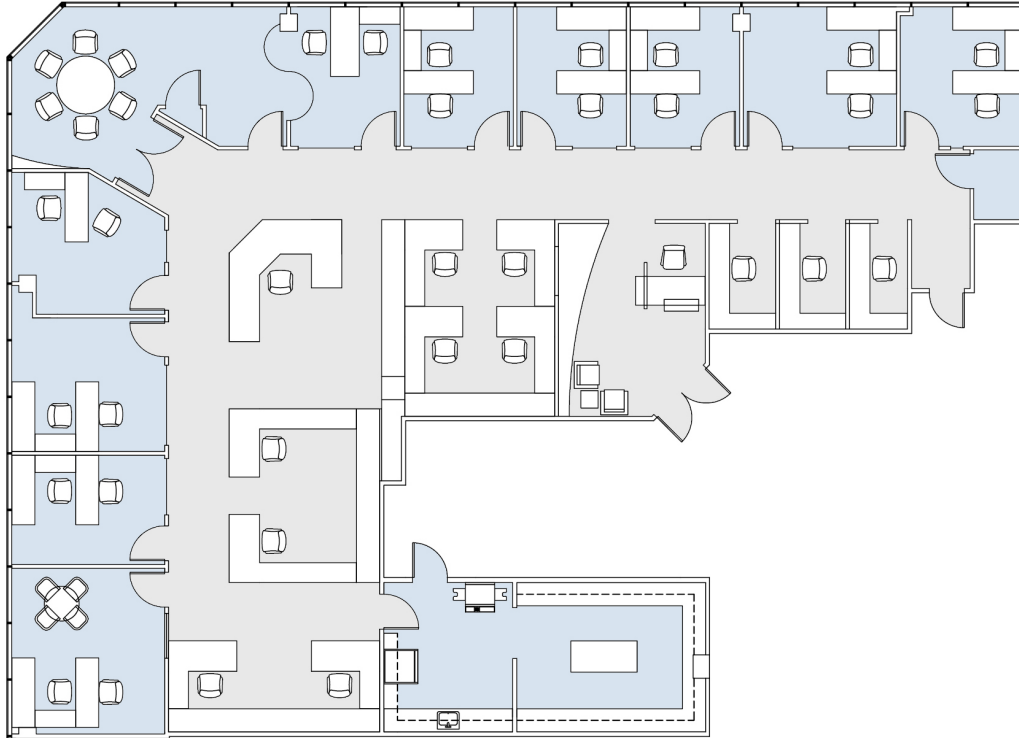

1801

CENTURY PARK PLAZA

SUITE 1910 | 5,171 RSF

CENTURY CITY

CENTURY PARK EAST

AS-BUILT CONFIGURATION

OFFICES:	10
CONFERENCE ROOM:	1
RECEPTION AREA:	1
KITCHEN:	1
STORAGE CLOSET:	1
COPY/ FILE ROOM:	1
PHONE/ I.T. CLOSET:	1

ADJUSTED FOR SOCIAL DISTANCING
NOT TO SCALE
FURNITURE NOT INCLUDED

For more information, please contact:

310.255.7777

leasing@douglasemmett.com

**Douglas
Emmett**