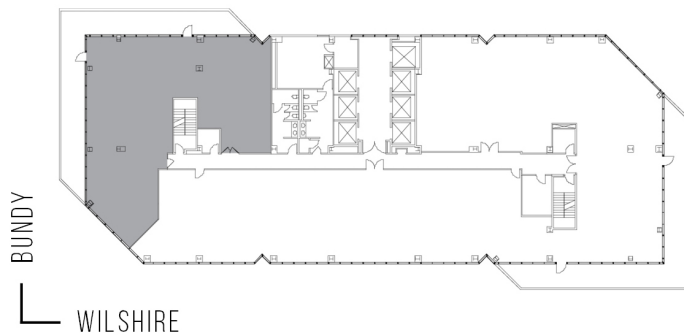

12100 WILSHIRE

SUITE 1940 | 3,879 RSF
BRENTWOOD-WILSHIRE

AS-BUILT CONFIGURATION

OFFICES:	6
CONFERENCE ROOMS:	2
RECEPTION:	1
KITCHEN:	1
STORAGE ROOM:	1

ADJUSTED FOR SOCIAL DISTANCING
NOT TO SCALE
FURNITURE NOT INCLUDED