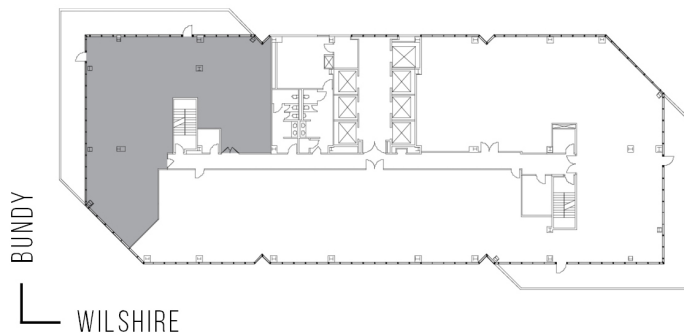

12100 WILSHIRE

SUITE 1940 | 3,879 RSF

BRENTWOOD-WILSHIRE

AS-BUILT CONFIGURATION

OFFICES:	6
CONFERENCE ROOMS:	2
RECEPTION:	1
KITCHEN:	1
STORAGE ROOM:	1

ADJUSTED FOR SOCIAL DISTANCING
NOT TO SCALE
FURNITURE NOT INCLUDED