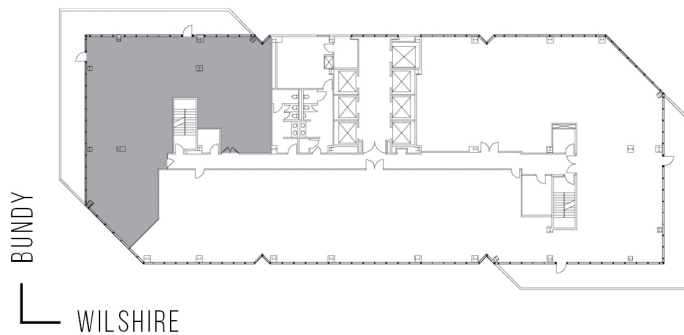

# 12100 WILSHIRE

SUITE 1940 | 3,879 RSF

BRENTWOOD-WILSHIRE

#### AS-BUILT CONFIGURATION

OFFICES:	6
CONFERENCE ROOMS:	2
RECEPTION:	1
KITCHEN:	1
STORAGE ROOM:	1

ADJUSTED FOR SOCIAL DISTANCING  
NOT TO SCALE  
FURNITURE NOT INCLUDED

For more information, please contact: