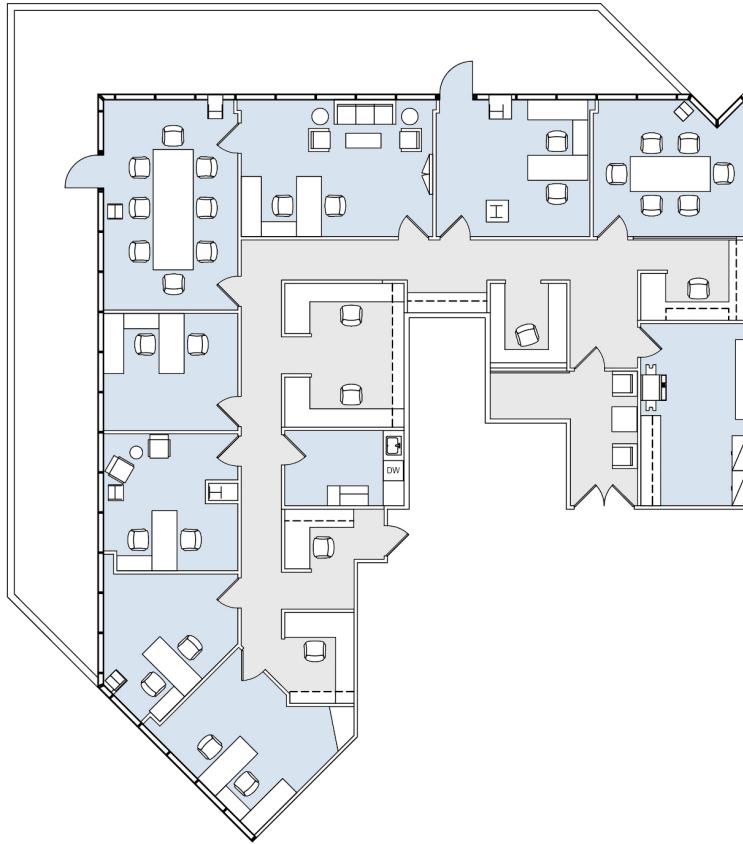

# 12100 WILSHIRE

SUITE 1940 | 3,879 RSF

BRENTWOOD-WILSHIRE

#### AS-BUILT CONFIGURATION

OFFICES:	6
CONFERENCE ROOMS:	2
RECEPTION:	1
KITCHEN:	1
STORAGE ROOM:	1

ADJUSTED FOR SOCIAL DISTANCING  
NOT TO SCALE  
FURNITURE NOT INCLUDED

For more information, please contact: