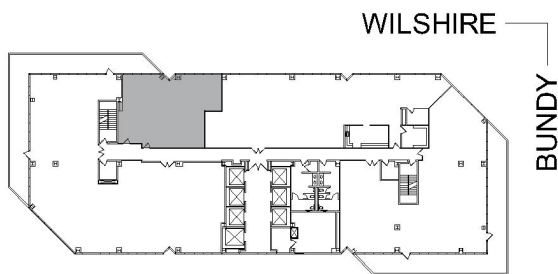

12100 WILSHIRE

SUITE 1955 | 1,673 RSF
BRENTWOOD-WILSHIRE

SUITE CONFIGURATION

OFFICES:	4
CONFERENCE ROOM:	1
RECEPTION:	1
KITCHEN:	1

NOT TO SCALE

FURNITURE NOT INCLUDED

For more information, please contact:

310.255.7777
leasing@douglasemmett.com