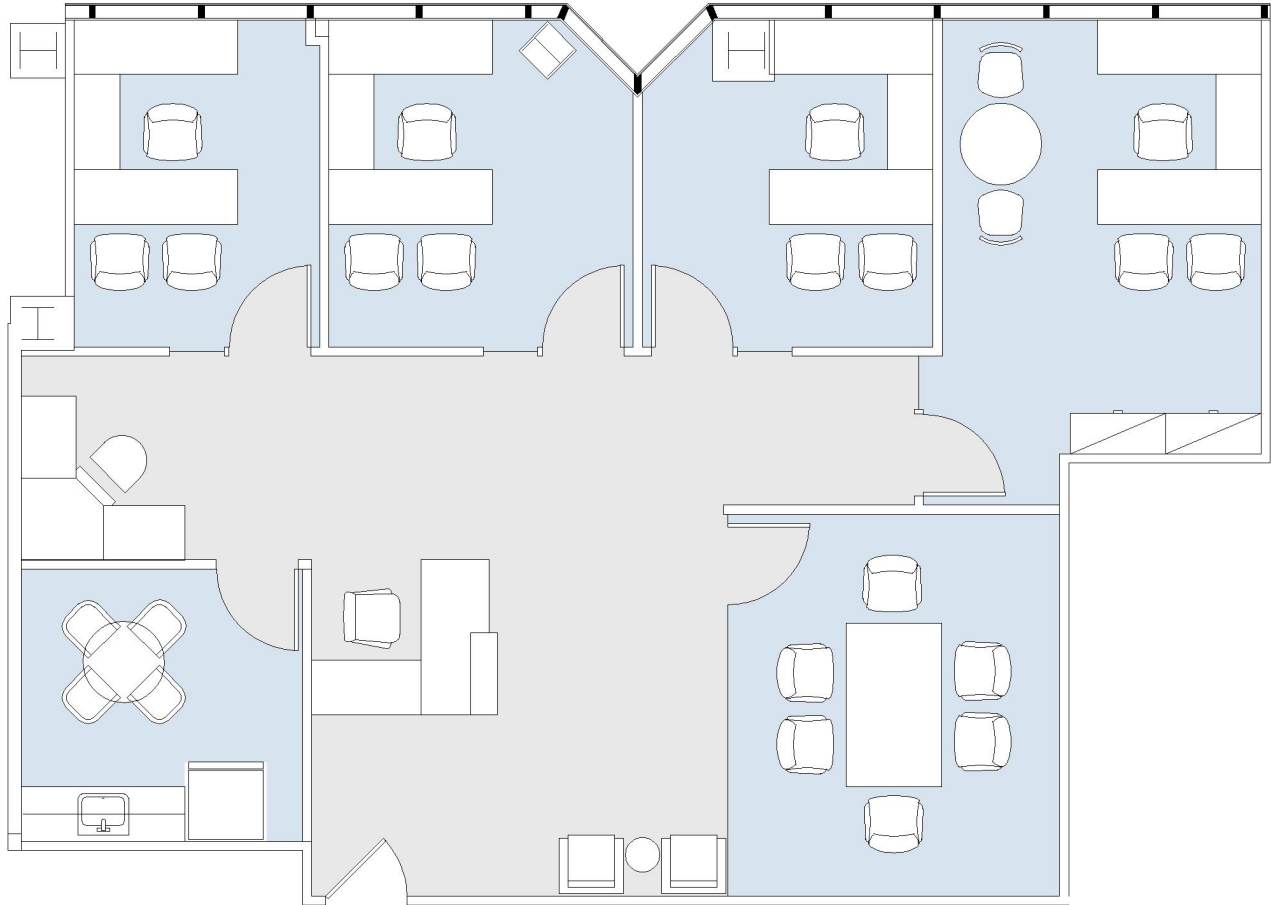

12100 WILSHIRE

SUITE 1955 | 1,673 RSF
BRENTWOOD-WILSHIRE

SUITE CONFIGURATION

OFFICES:	4
CONFERENCE ROOM:	1
RECEPTION:	1
KITCHEN:	1

NOT TO SCALE

FURNITURE NOT INCLUDED

For more information, please contact:

310.255.7777
leasing@douglasemmett.com