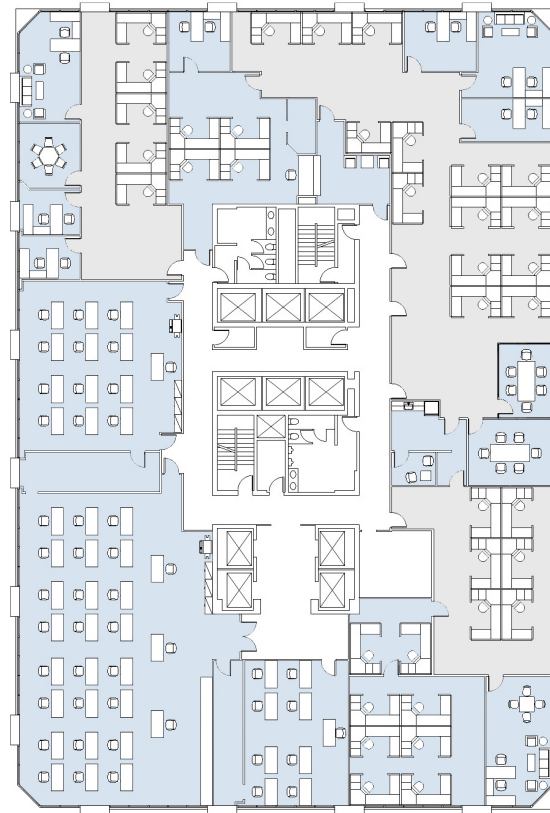

1001

BISHOP SQUARE - ASB TOWER

SUITE 800 | 17,106 RSF

HONOLULU

## AS-BUILT CONFIGURATION

OFFICES:	8
CONFERENCE ROOMS:	3
RECEPTION AREA:	1
KITCHEN:	1
STORAGE ROOMS:	3
OPEN OFFICE:	3
TRAINING ROOMS:	3

ADJUSTED FOR SOCIAL DISTANCING  
NOT TO SCALE  
FURNITURE NOT INCLUDED