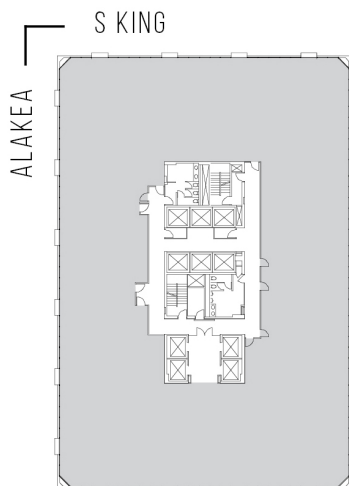

1001

BISHOP SQUARE - ASB TOWER

SUITE 800 | 17,106 RSF

HONOLULU

## AS-BUILT CONFIGURATION

OFFICES:	8
CONFERENCE ROOMS:	3
RECEPTION AREA:	1
KITCHEN:	1
STORAGE ROOMS:	3
OPEN OFFICE:	3
TRAINING ROOMS:	3

ADJUSTED FOR SOCIAL DISTANCING  
NOT TO SCALE  
FURNITURE NOT INCLUDED