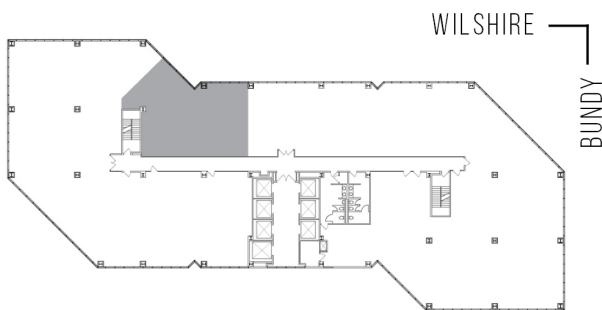

12100 WILSHIRE

SUITE 430 | 2,021 RSF
BRENTWOOD-WILSHIRE

AS-BUILT CONFIGURATION

OFFICES:	4
CONFERENCE ROOM:	1
RECEPTION:	1
KITCHEN:	1

ADJUSTED FOR SOCIAL DISTANCING
NOT TO SCALE
FURNITURE NOT INCLUDED

For more information, please contact: