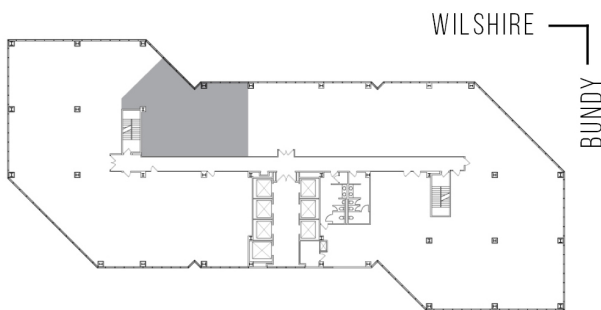

12100 WILSHIRE

SUITE 430 | 2,021 RSF
BRENTWOOD-WILSHIRE

AS-BUILT CONFIGURATION

OFFICES:	4
CONFERENCE ROOM:	1
RECEPTION:	1
KITCHEN:	1

ADJUSTED FOR SOCIAL DISTANCING
NOT TO SCALE
FURNITURE NOT INCLUDED

For more information, please contact: