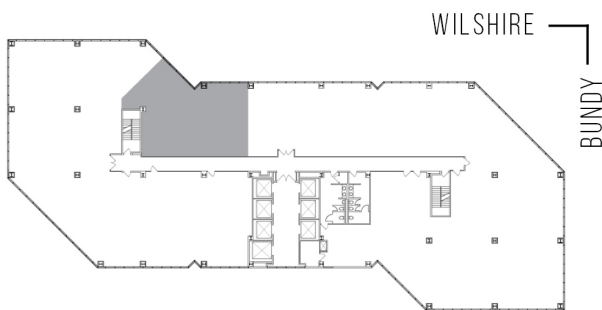

# 12100 WILSHIRE

SUITE 430 | 2,021 RSF

BRENTWOOD-WILSHIRE

#### AS-BUILT CONFIGURATION

OFFICES:	4
CONFERENCE ROOM:	1
RECEPTION:	1
KITCHEN:	1

ADJUSTED FOR SOCIAL DISTANCING

NOT TO SCALE

FURNITURE NOT INCLUDED

For more information, please contact:

310.255.7777  
leasing@douglasemmett.com