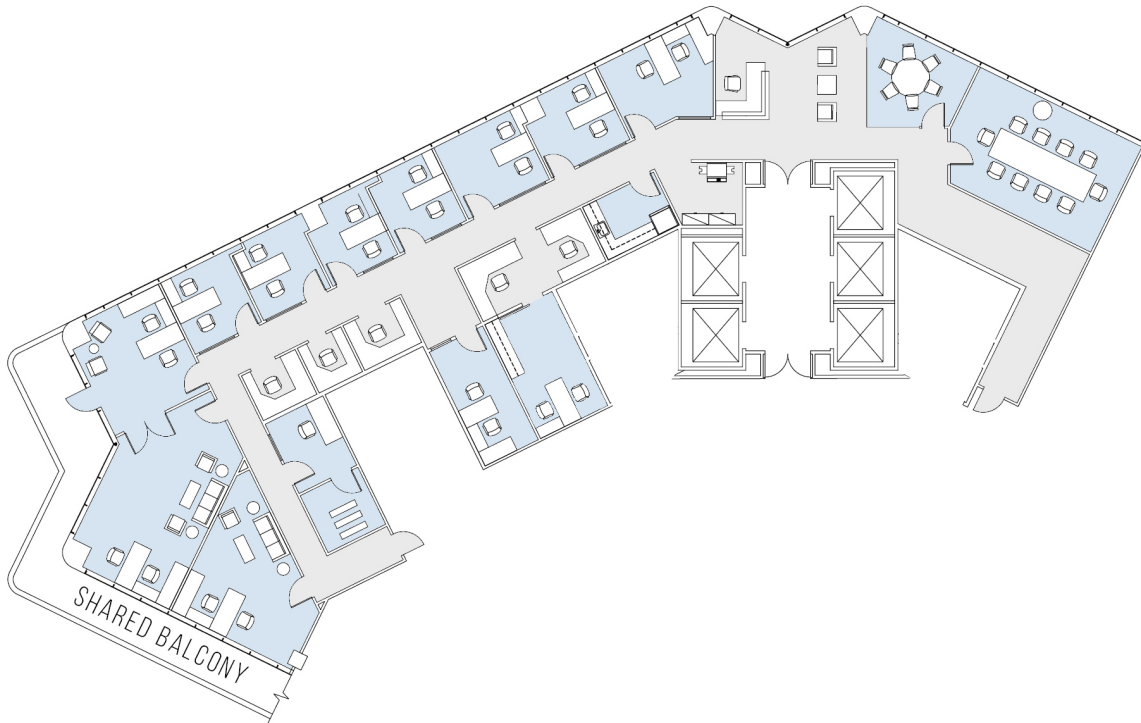

12400 WILSHIRE

SUITE 1400 | 5,714 RSF

BRENTWOOD-WILSHIRE

AS-BUILT CONFIGURATION

OFFICES:	13
CONFERENCE ROOMS:	2
RECEPTION:	1
KITCHEN:	1
I.T. ROOM:	1

ADJUSTED FOR SOCIAL DISTANCING

NOT TO SCALE

FURNITURE NOT INCLUDED