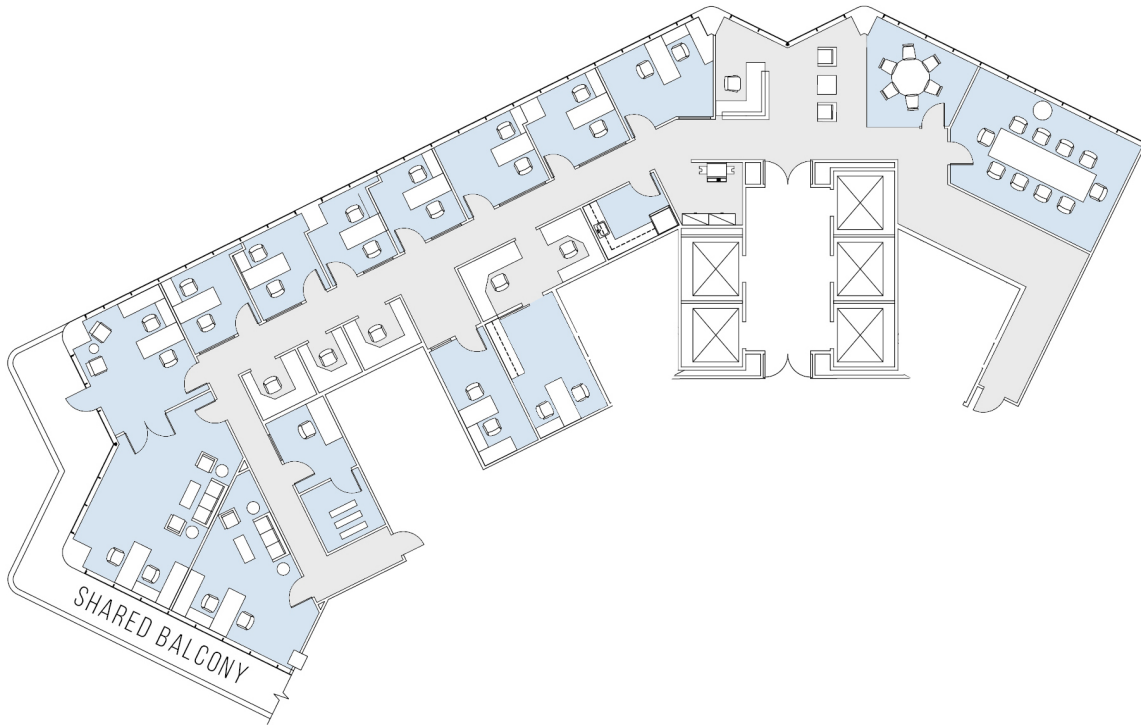

# 12400 WILSHIRE

SUITE 1400 | 5,714 RSF

BRENTWOOD-WILSHIRE

#### AS-BUILT CONFIGURATION

OFFICES:	13
CONFERENCE ROOMS:	2
RECEPTION:	1
KITCHEN:	1
I.T. ROOM:	1

ADJUSTED FOR SOCIAL DISTANCING  
NOT TO SCALE  
FURNITURE NOT INCLUDED

For more information, please contact: