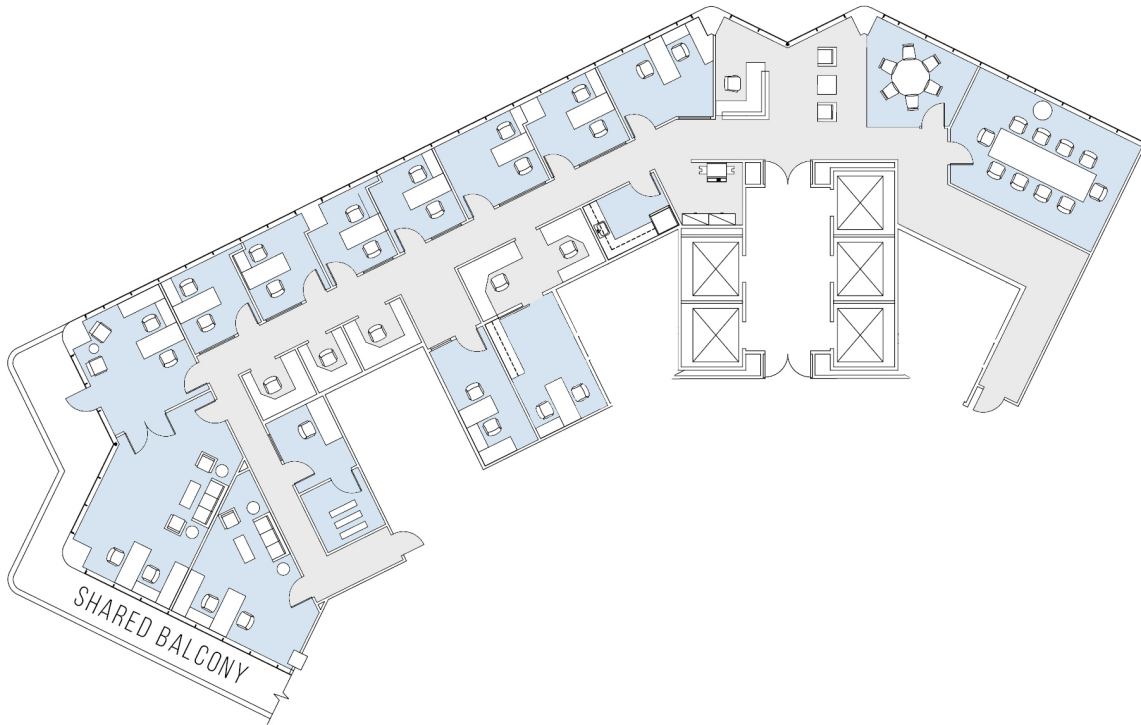

12400 WILSHIRE

SUITE 1400 | 5,714 RSF
BRENTWOOD-WILSHIRE

AS-BUILT CONFIGURATION

OFFICES:	13
CONFERENCE ROOMS:	2
RECEPTION:	1
KITCHEN:	1
I.T. ROOM:	1

ADJUSTED FOR SOCIAL DISTANCING

NOT TO SCALE

FURNITURE NOT INCLUDED