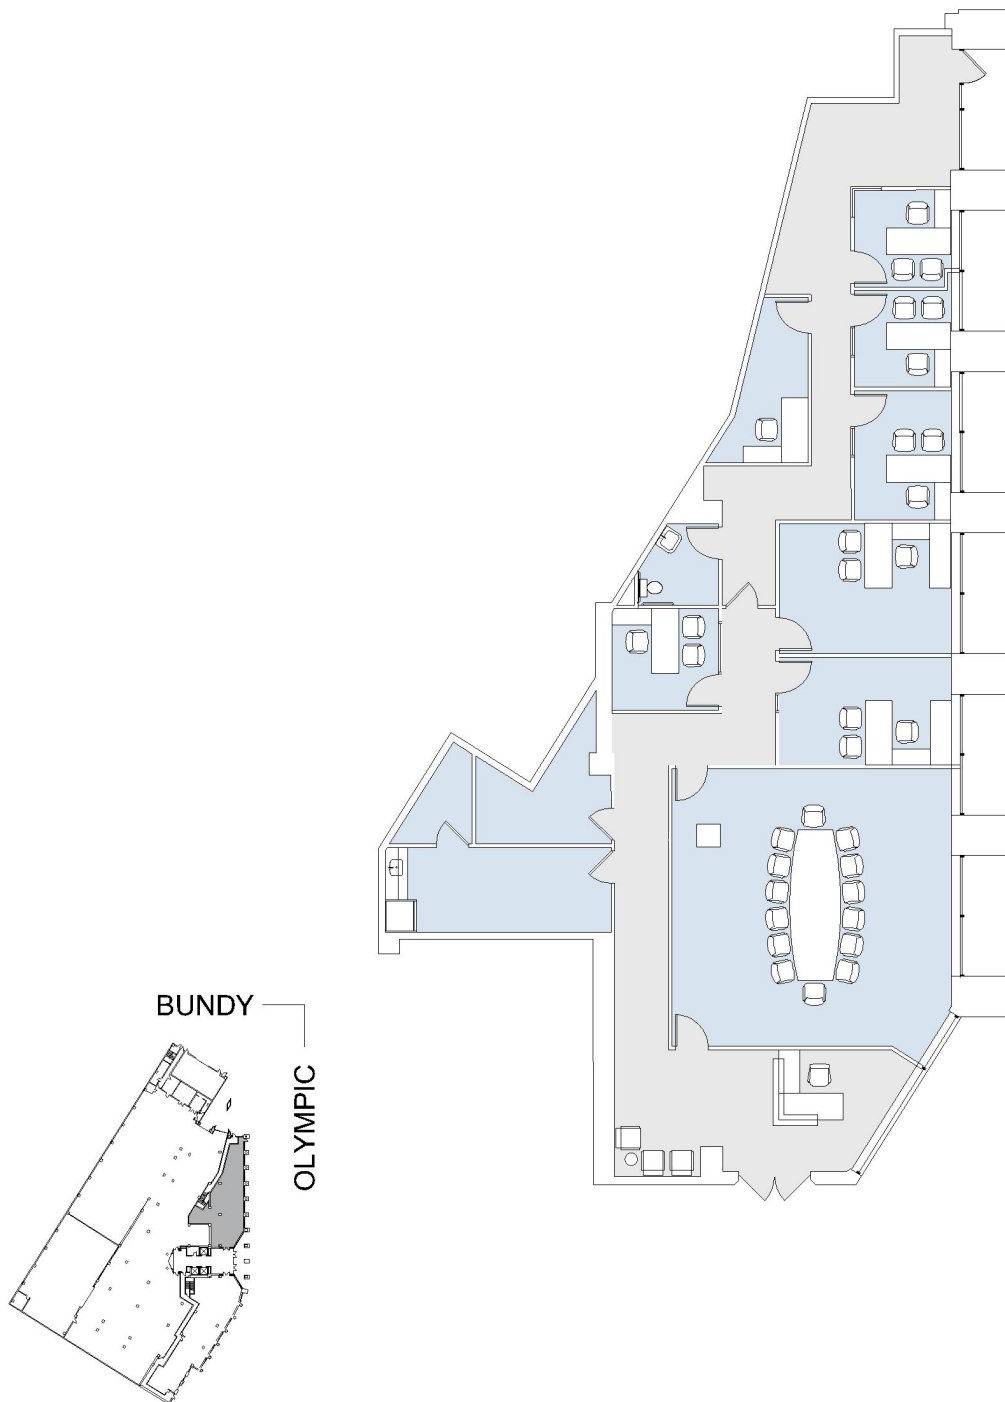

11900 OLYMPIC

BUNDY/OLYMPIC

SUITE 101 | 3,257 RSF

SAWTELLE/WEST LA

SUITE CONFIGURATION

OFFICES:	7
CONFERENCE ROOM:	1
RECEPTION:	1
KITCHEN:	1
IT ROOM:	1
STORAGE:	1
PRIVATE RESTROOM:	1

NOT TO SCALE
FURNITURE NOT INCLUDED