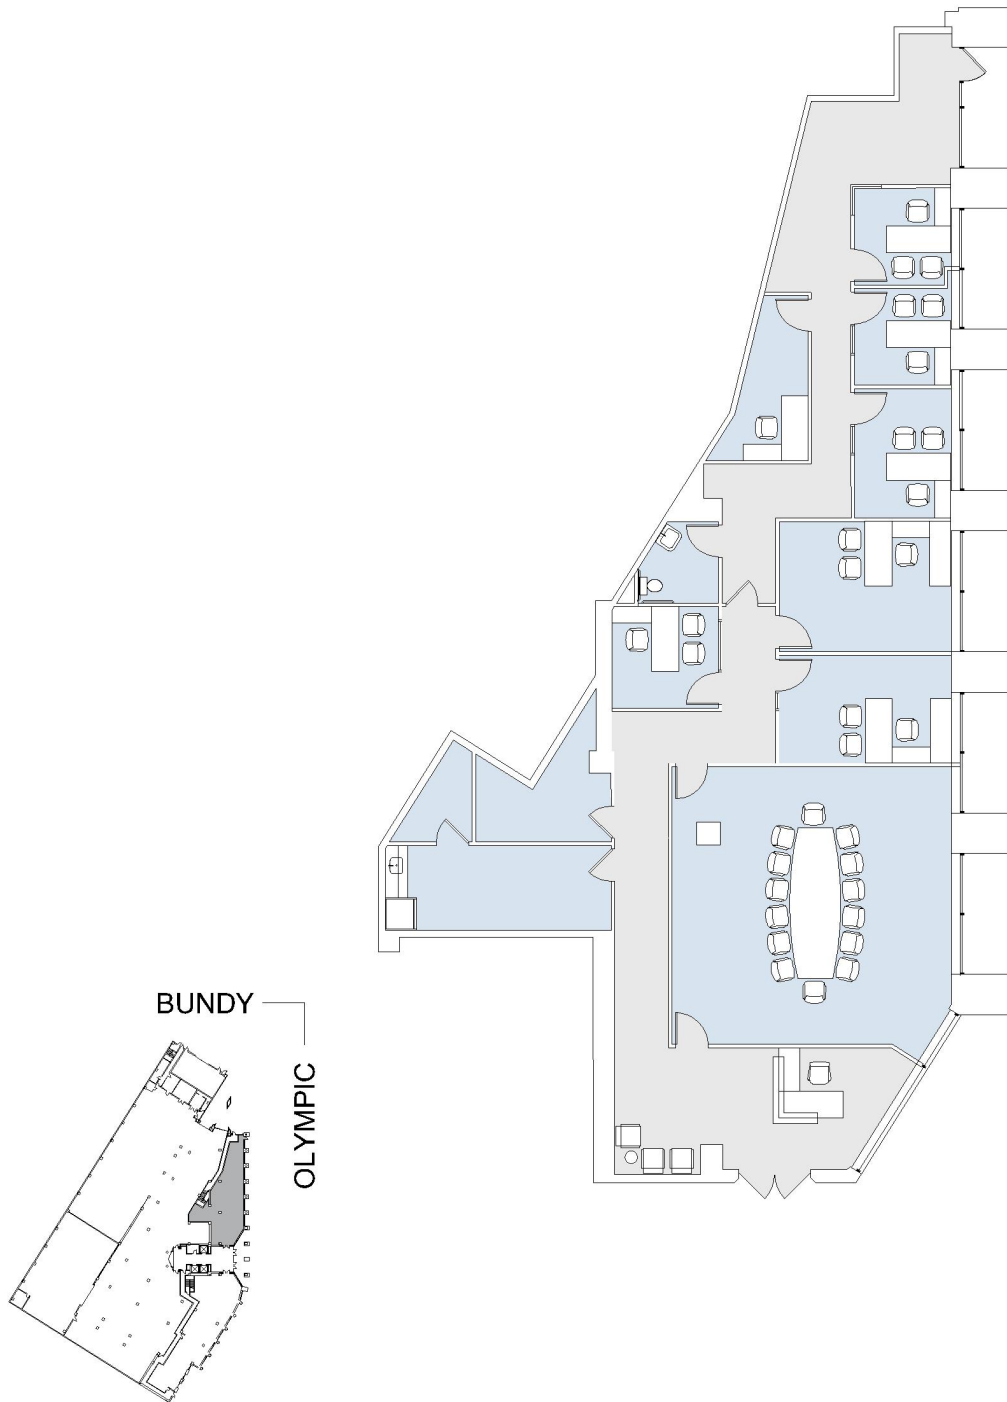

# 11900 OLYMPIC

BUNDY/OLYMPIC

SUITE 101 | 3,257 RSF

SAWTELLE/WEST LA