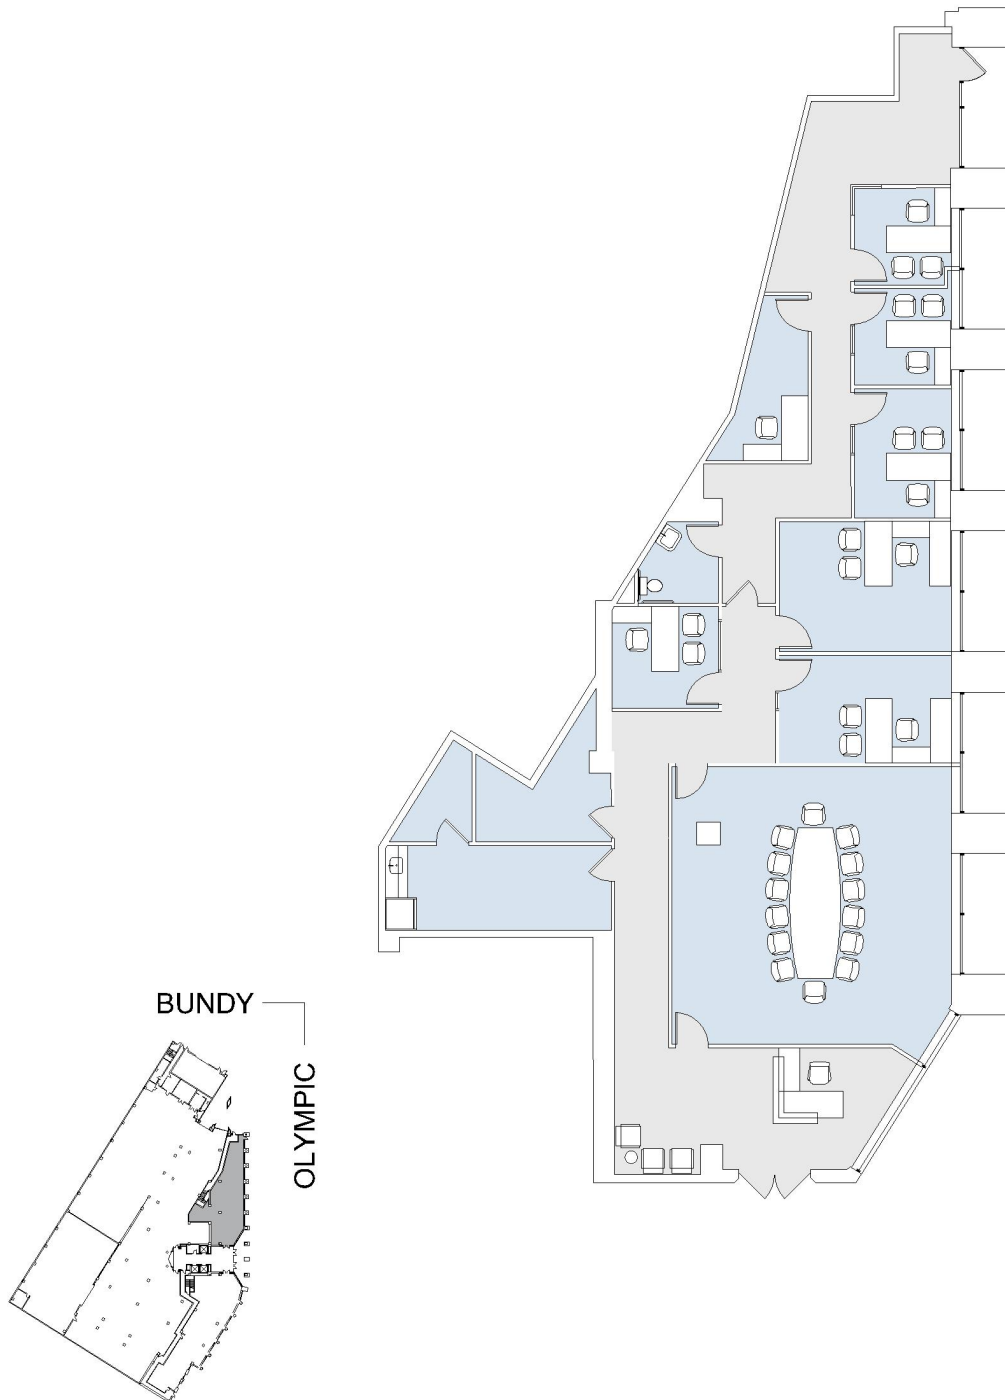

11900 OLYMPIC

BUNDY/OLYMPIC

SUITE 101 | 3,257 RSF

SAWTELLE/WEST LA

SUITE CONFIGURATION

OFFICES:	7
CONFERENCE ROOM:	1
RECEPTION:	1
KITCHEN:	1
IT ROOM:	1
STORAGE:	1
PRIVATE RESTROOM:	1

NOT TO SCALE
FURNITURE NOT INCLUDED