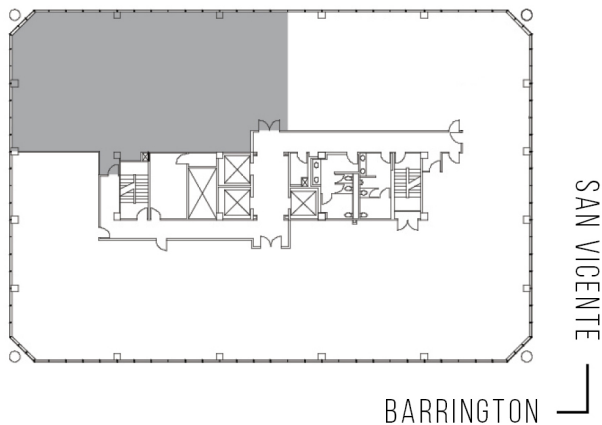

11726

BRENTWOOD EXECUTIVE PLAZA

SUITE 350 | 4,216 RSF

BRENTWOOD-SAN VICENTE

SAN VICENTE

AS-BUILT CONFIGURATION

OFFICES:	7
CONFERENCE ROOMS:	2
RECEPTION:	1
I.T. ROOM:	1
STORAGE ROOM:	1

ADJUSTED FOR SOCIAL DISTANCING
NOT TO SCALE
FURNITURE NOT INCLUDED

For more information, please contact:

310.255.7777

leasing@douglasemmett.com

**Douglas
Emmett**