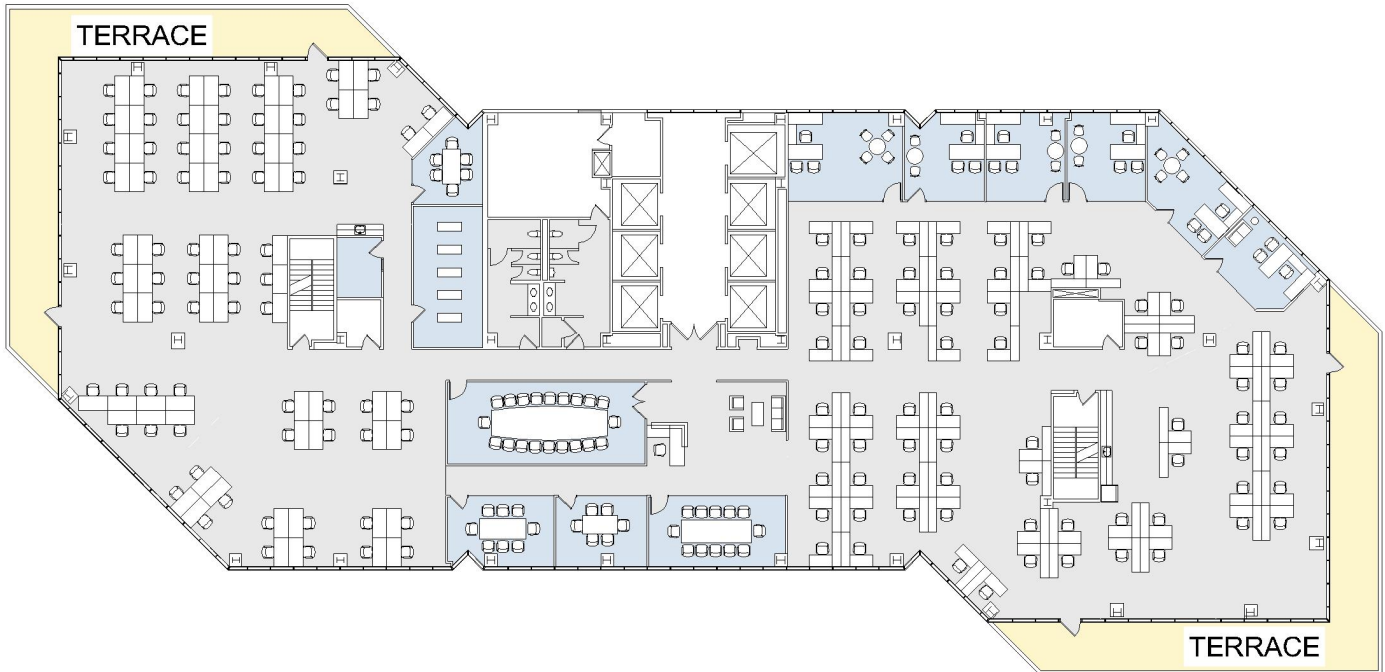

# 12100 WILSHIRE

SUITE 1800 | 17,636 RSF

BRENTWOOD-WILSHIRE

#### AS-BUILT CONFIGURATION

OFFICES:	6
CONFERENCE ROOM:	5
RECEPTION:	1
KITCHEN:	2
IT ROOM:	1
STORAGE:	2
RESTROOMS:	2

NOT TO SCALE  
FURNITURE NOT INCLUDED

For more information, please contact:

310.255.7777  
leasing@douglasemmett.com