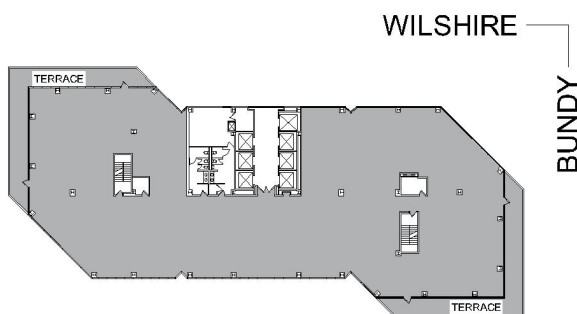

# 12100 WILSHIRE

SUITE 1800 | 17,636 RSF

BRENTWOOD-WILSHIRE

#### AS-BUILT CONFIGURATION

OFFICES:	6
CONFERENCE ROOM:	5
RECEPTION:	1
KITCHEN:	2
IT ROOM:	1
STORAGE:	2
RESTROOMS:	2

NOT TO SCALE  
FURNITURE NOT INCLUDED

For more information, please contact:

310.255.7777  
leasing@douglasemmett.com