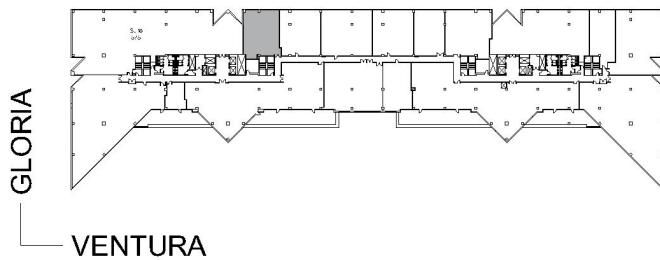

15821 VENTURA

ENCINO TERRACE

SUITE 560 | 2,131 RSF

SHERMAN OAKS/ENCINO

SUITE CONFIGURATION

OFFICES:	4
CONFERENCE ROOM:	1
RECEPTION:	1
KITCHEN:	1

NOT TO SCALE

FURNITURE NOT INCLUDED