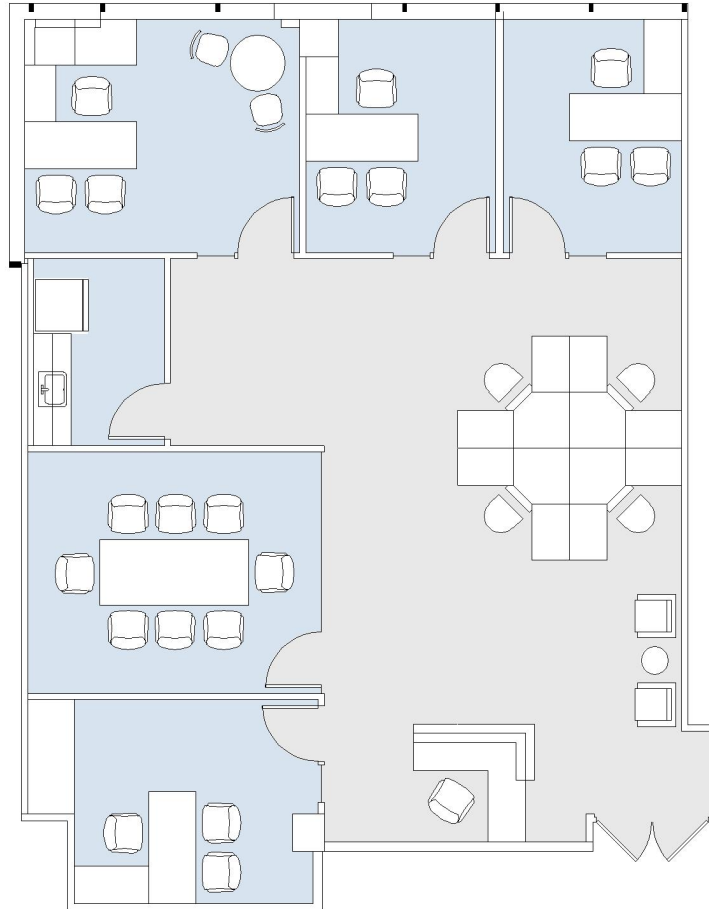

15821 VENTURA

ENCINO TERRACE

SUITE 560 | 2,131 RSF

SHERMAN OAKS/ENCINO

SUITE CONFIGURATION

OFFICES:	4
CONFERENCE ROOM:	1
RECEPTION:	1
KITCHEN:	1

NOT TO SCALE

FURNITURE NOT INCLUDED