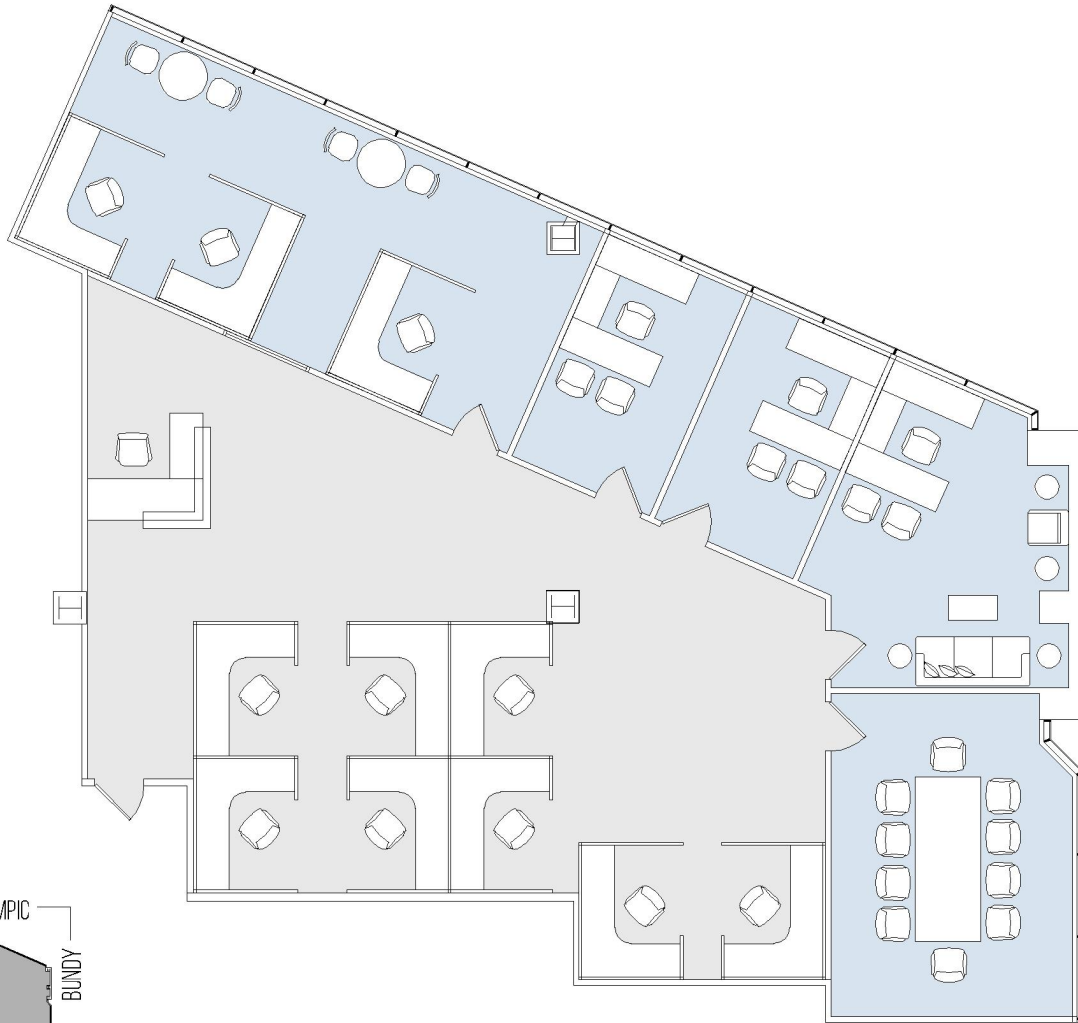

11835

WESTSIDE TOWERS EAST TOWER

SUITE 1115 | 3,360 RSF

SAWTELLE/WEST LA

OLYMPIC

AS-BUILT CONFIGURATION

OFFICES:	4
CONFERENCE ROOM:	1
RECEPTION:	1

NOT TO SCALE
FURNITURE NOT INCLUDED