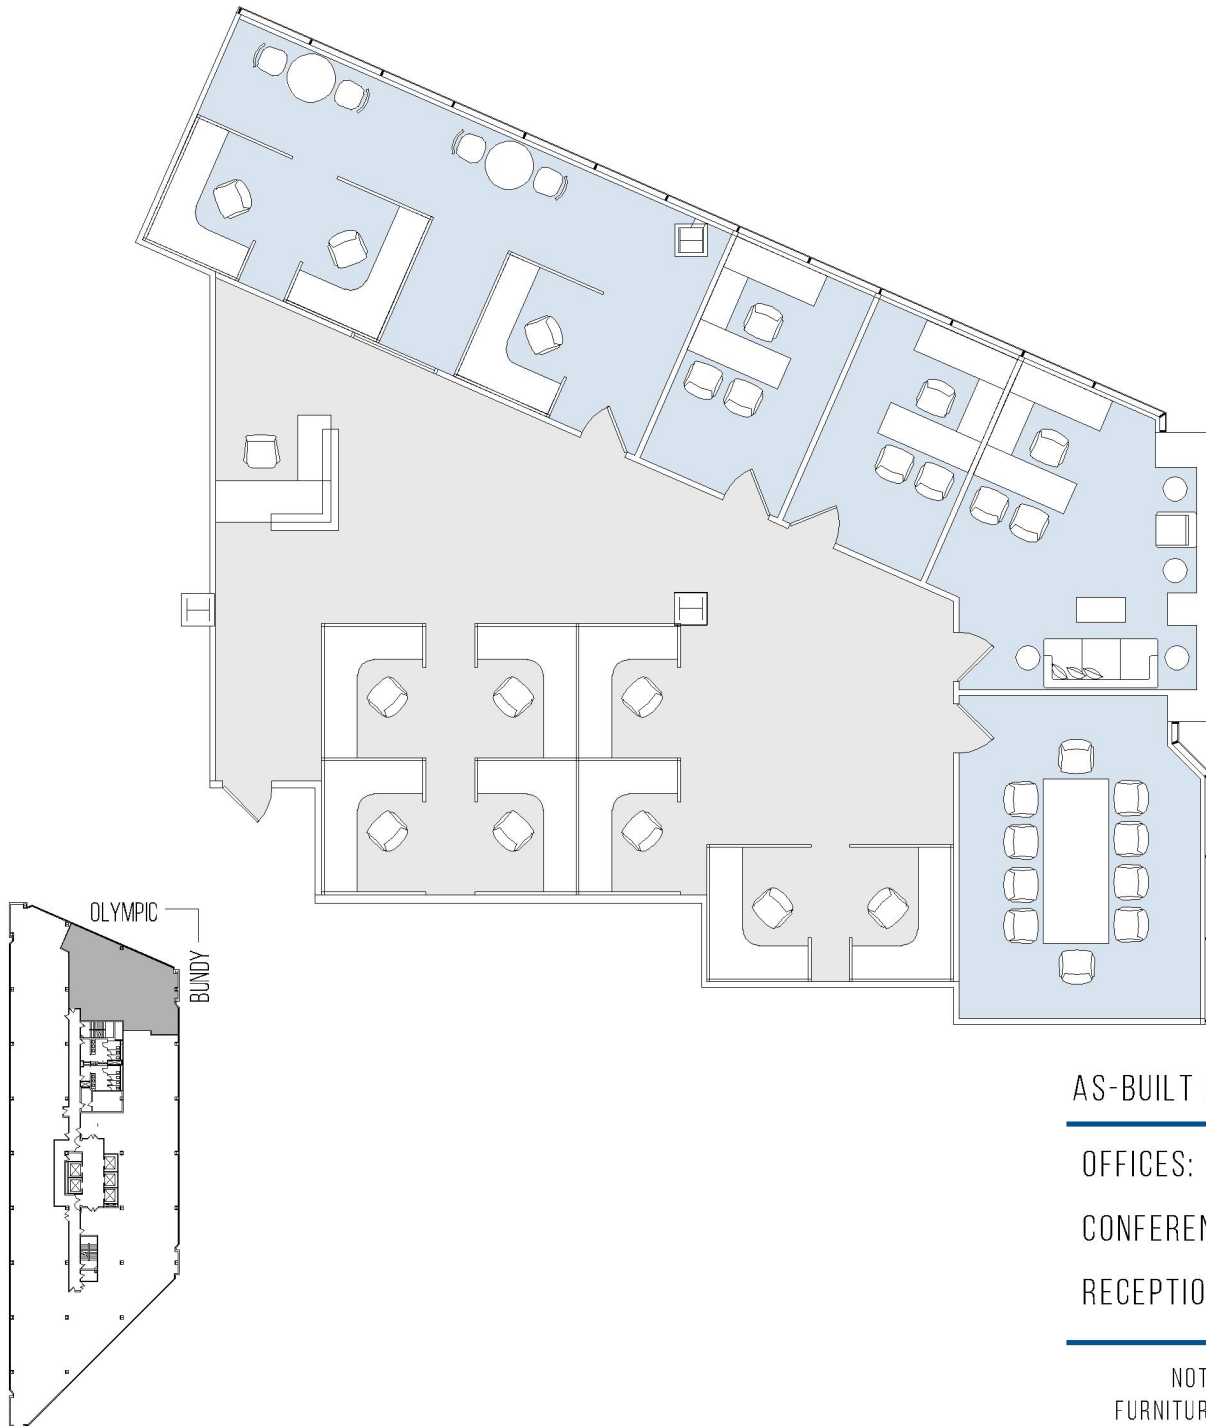

# 11835 OLYMPIC

WESTSIDE TOWERS EAST TOWER

SUITE 1115 | 3,360 RSF

SAWTELLE/WEST LA

## AS-BUILT CONFIGURATION

OFFICES:	4
CONFERENCE ROOM:	1
RECEPTION:	1

NOT TO SCALE  
FURNITURE NOT INCLUDED

For more information, please contact:

310.255.7777

leasing@douglasemmett.com

**Douglas  
Emmett**