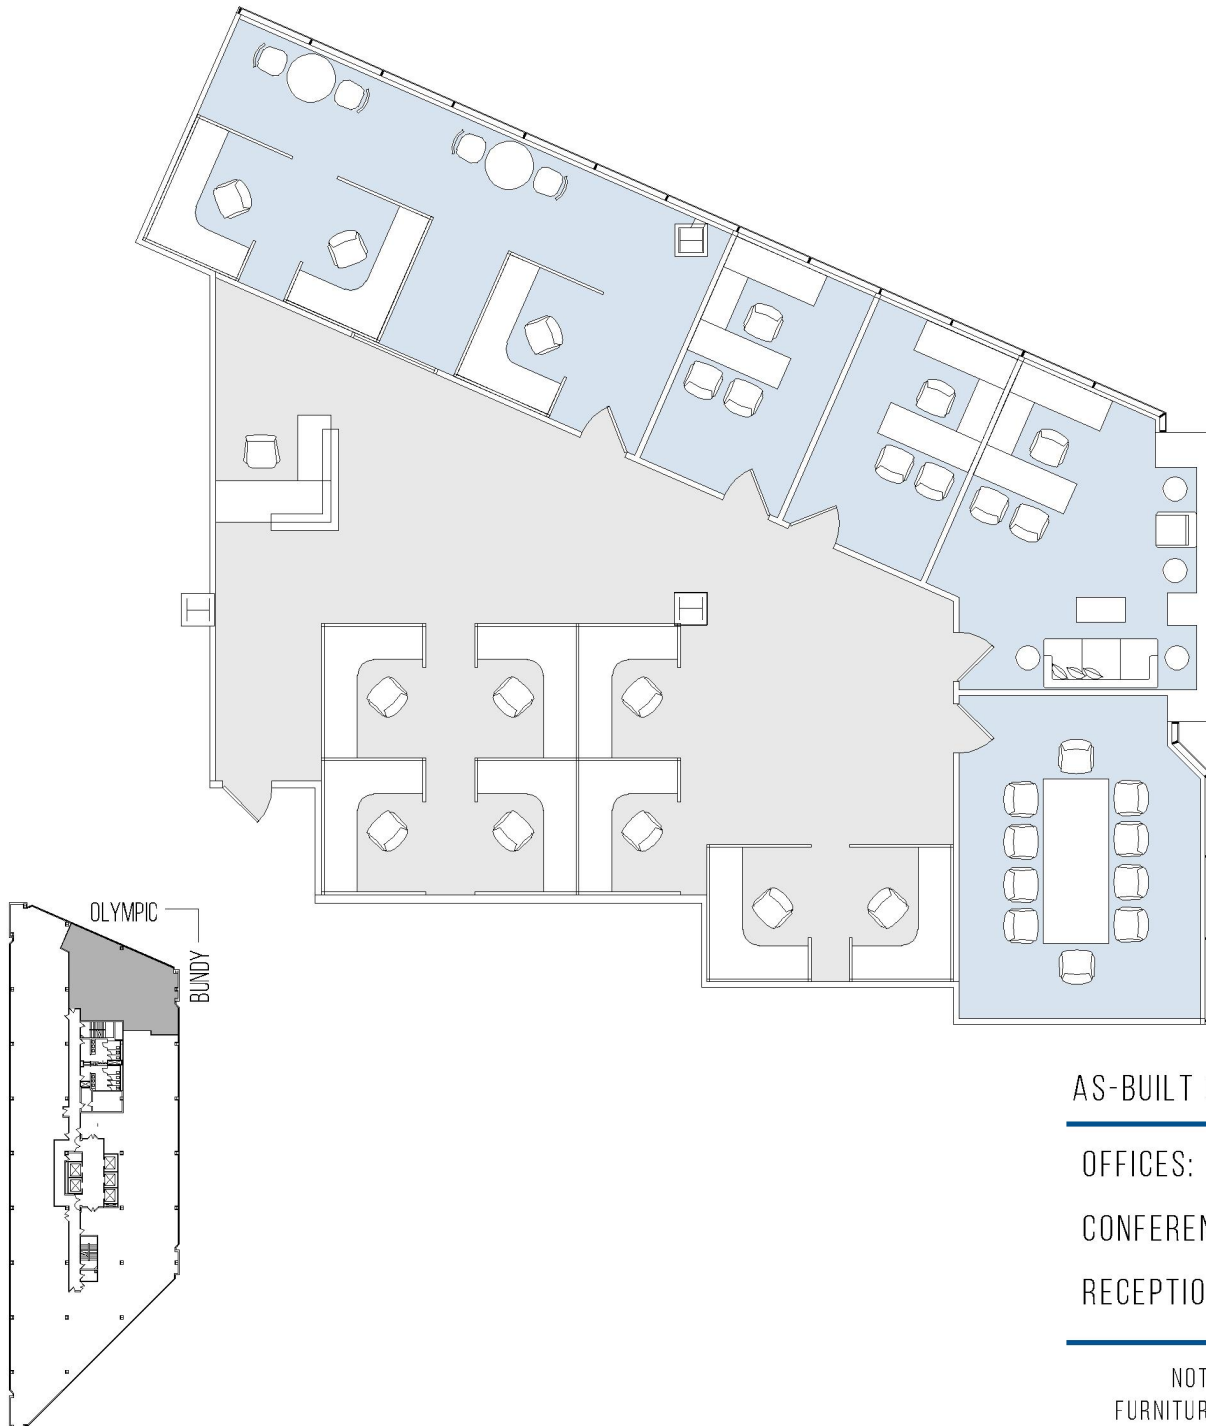

# 11835 OLYMPIC

WESTSIDE TOWERS EAST TOWER

SUITE 1115 | 3,360 RSF

SAWTELLE/WEST LA

## AS-BUILT CONFIGURATION

OFFICES:	4
CONFERENCE ROOM:	1
RECEPTION:	1

NOT TO SCALE  
FURNITURE NOT INCLUDED

For more information, please contact:

310.255.7777  
leasing@douglasemmett.com

**Douglas  
Emmett**