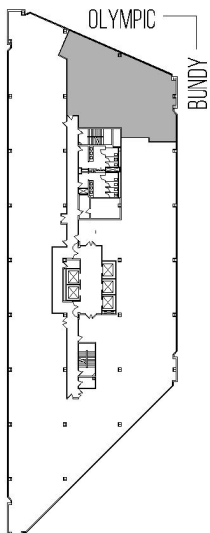

11835

WESTSIDE TOWERS EAST TOWER

SUITE 1115 | 3,360 RSF

SAWTELLE/WEST LA

OLYMPIC

AS-BUILT CONFIGURATION

OFFICES:	4
CONFERENCE ROOM:	1
RECEPTION:	1

NOT TO SCALE
FURNITURE NOT INCLUDED