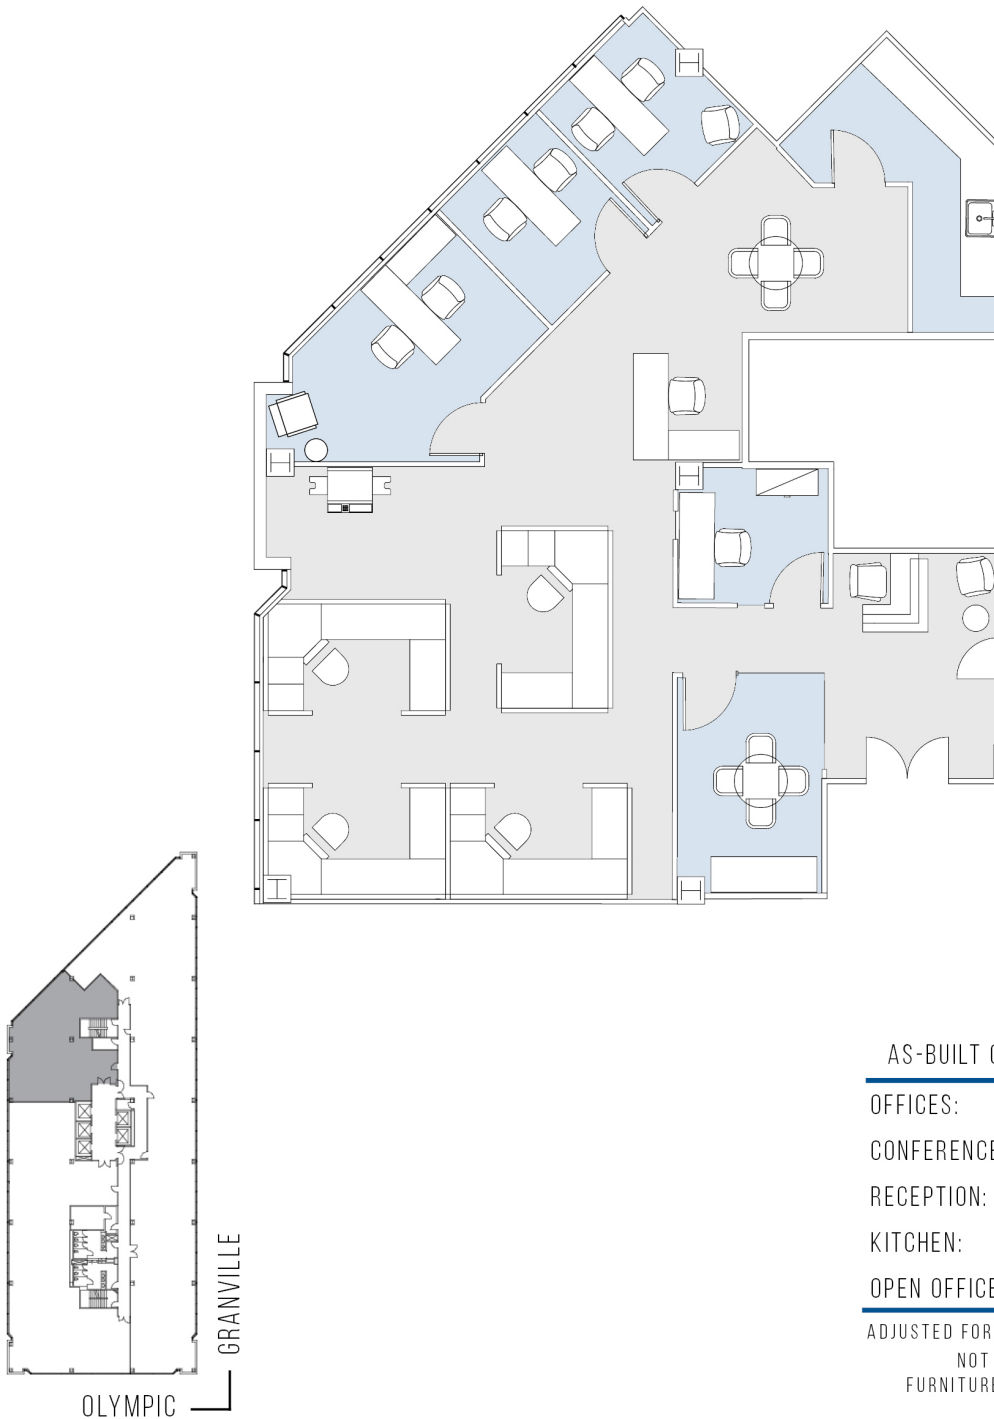

11845 OLYMPIC

WESTSIDE TOWERS WEST TOWER

SUITE 750 | 3,192 RSF

SAWTELLE/WEST LA

AS-BUILT CONFIGURATION

OFFICES:	4
CONFERENCE ROOM:	1
RECEPTION:	1
KITCHEN:	1
OPEN OFFICE:	1

ADJUSTED FOR SOCIAL DISTANCING
NOT TO SCALE
FURNITURE NOT INCLUDED