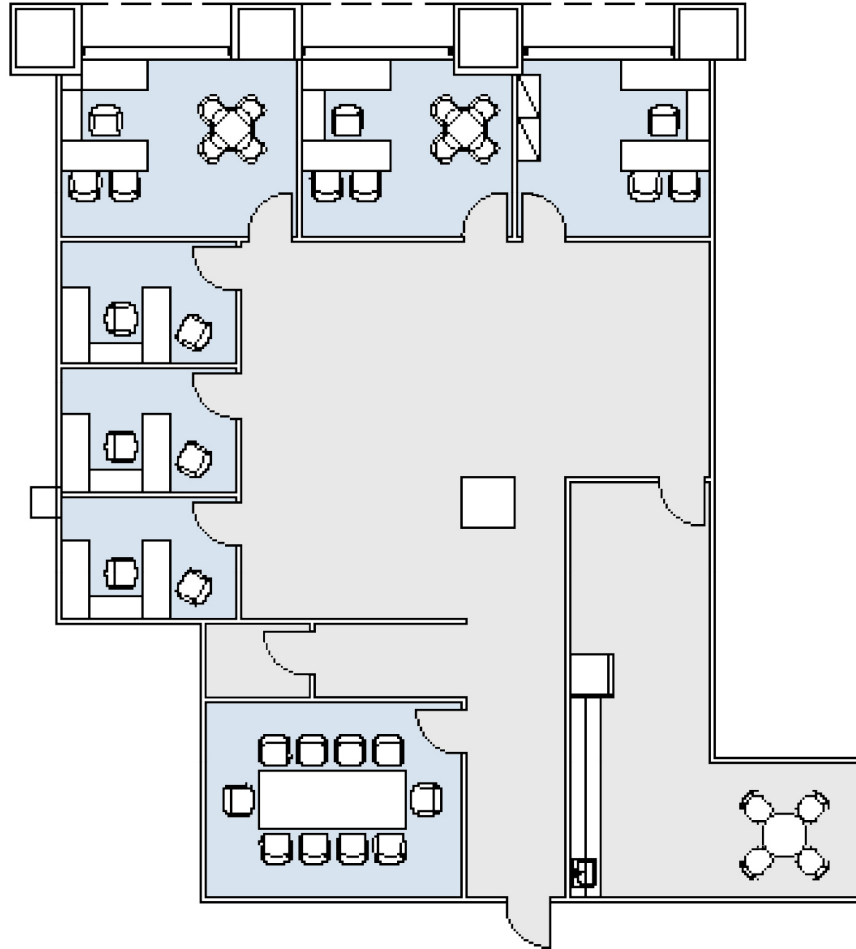

# 15821 VENTURA

ENCINO TERRACE

SUITE 160 | 3,090 RSF

SHERMAN OAKS/ENCINO

#### AS-BUILT CONFIGURATION

OFFICES:	6
RECEPTION:	1
CONFERENCE ROOM:	1
STORAGE CLOSET:	1
KITCHEN:	1

NOT TO SCALE  
FURNITURE NOT INCLUDED

For more information, please contact:

310.255.7777  
leasing@douglasemmett.com