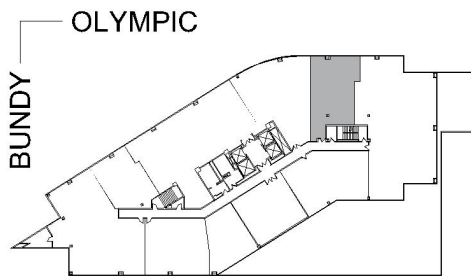

11900 OLYMPIC

BUNDY/OLYMPIC

SUITE 520 | 1,517 RSF

SAWTELLE/WEST LA

SUITE CONFIGURATION

OFFICES:	3
CONFERENCE ROOM:	1
RECEPTION:	1
KITCHEN:	1

NOT TO SCALE
FURNITURE NOT INCLUDED

For more information, please contact: