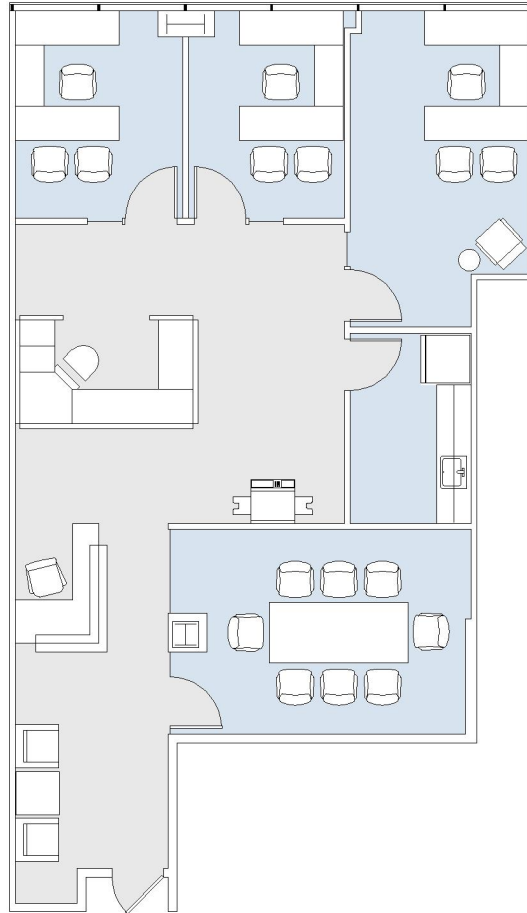

11900 OLYMPIC

BUNDY/OLYMPIC

SUITE 520 | 1,517 RSF

SAWTELLE/WEST LA

SUITE CONFIGURATION

OFFICES:	3
CONFERENCE ROOM:	1
RECEPTION:	1
KITCHEN:	1

NOT TO SCALE
FURNITURE NOT INCLUDED

For more information, please contact: