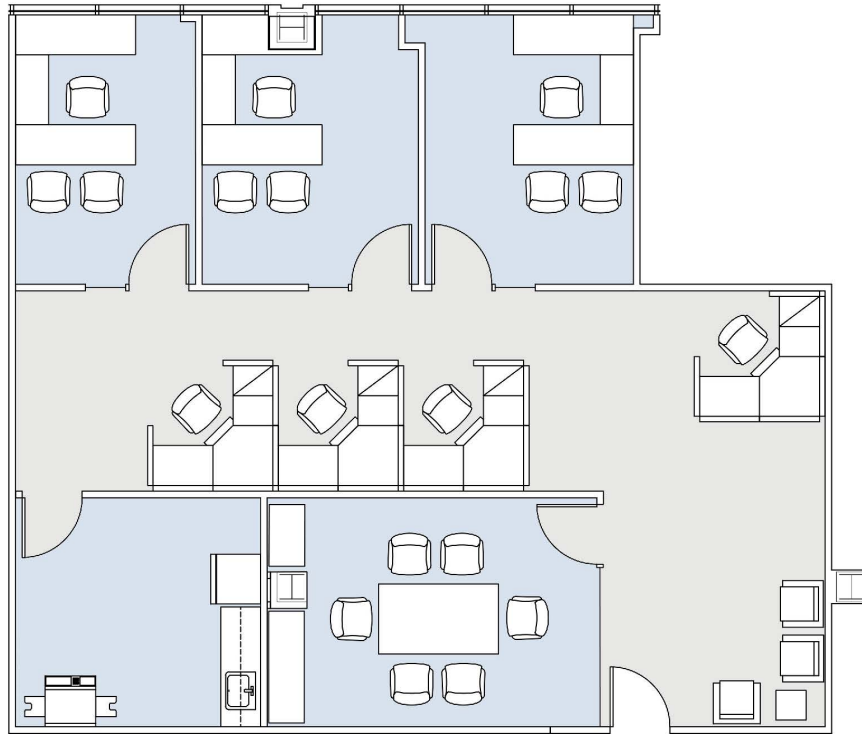

10880 WILSHIRE

SUITE 915 | 1,655 RSF
WESTWOOD

AS-BUILT CONFIGURATION

OFFICES:	3
WORKSTATIONS:	4
CONFERENCE ROOM:	1
KITCHEN:	1

NOT TO SCALE
FURNITURE NOT INCLUDED

For more information, please contact:

310.255.7777
leasing@douglasemmett.com