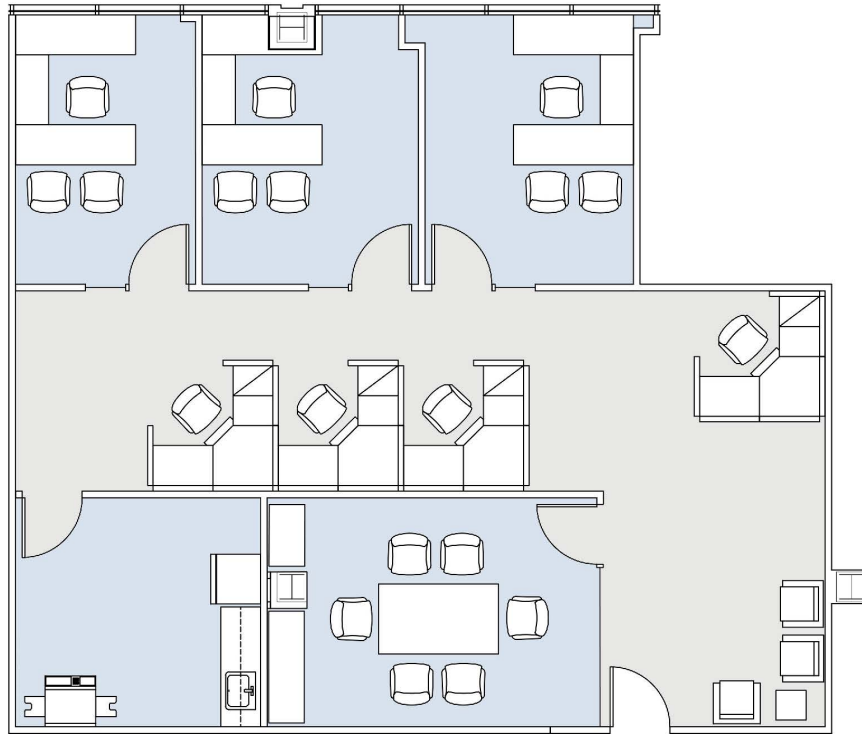

# 10880 WILSHIRE

SUITE 915 | 1,655 RSF  
WESTWOOD

#### AS-BUILT CONFIGURATION

OFFICES:	3
WORKSTATIONS:	4
CONFERENCE ROOM:	1
KITCHEN:	1

NOT TO SCALE  
FURNITURE NOT INCLUDED

For more information, please contact:

310.255.7777  
leasing@douglasemmett.com

**Douglas  
Emmett**