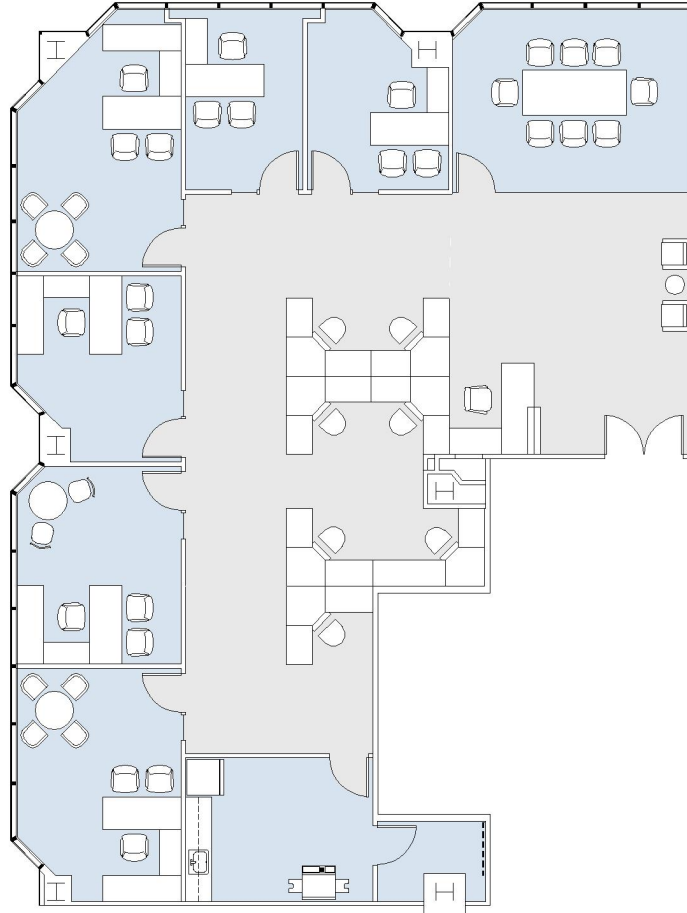

# 12424 WILSHIRE

GATEWAY LOS ANGELES

SUITE 870 | 3,545 RSF

BRENTWOOD-WILSHIRE

#### SUITE CONFIGURATION

OFFICES:	6
CONFERENCE ROOM:	1
RECEPTION:	1
KITCHEN:	1
IT ROOM:	1

NOT TO SCALE

FURNITURE NOT INCLUDED

For more information, please contact:

310.255.7777  
leasing@douglasemmett.com

**Douglas  
Emmett**