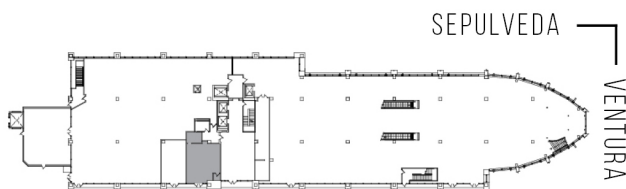

15301 VENTURA

SOG-RETAIL BUILDING

SUITE P20 | 721 RSF

SHERMAN OAKS/ENCINO

AS-BUILT CONFIGURATION

NOT TO SCALE
FURNITURE NOT INCLUDED

For more information, please contact:

310.255.7777