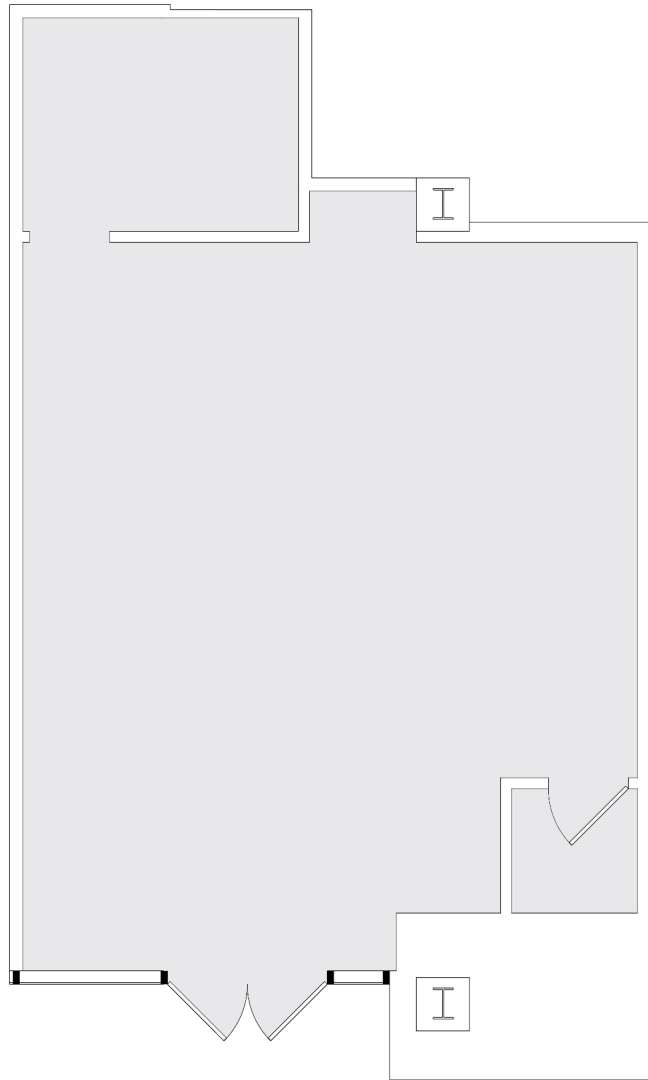

15301 VENTURA

SOG-RETAIL BUILDING

SUITE P20 | 721 RSF
SHERMAN OAKS/ENCINO

AS-BUILT CONFIGURATION

NOT TO SCALE
FURNITURE NOT INCLUDED

For more information, please contact:

310.255.7777

leasing@douglasemmett.com