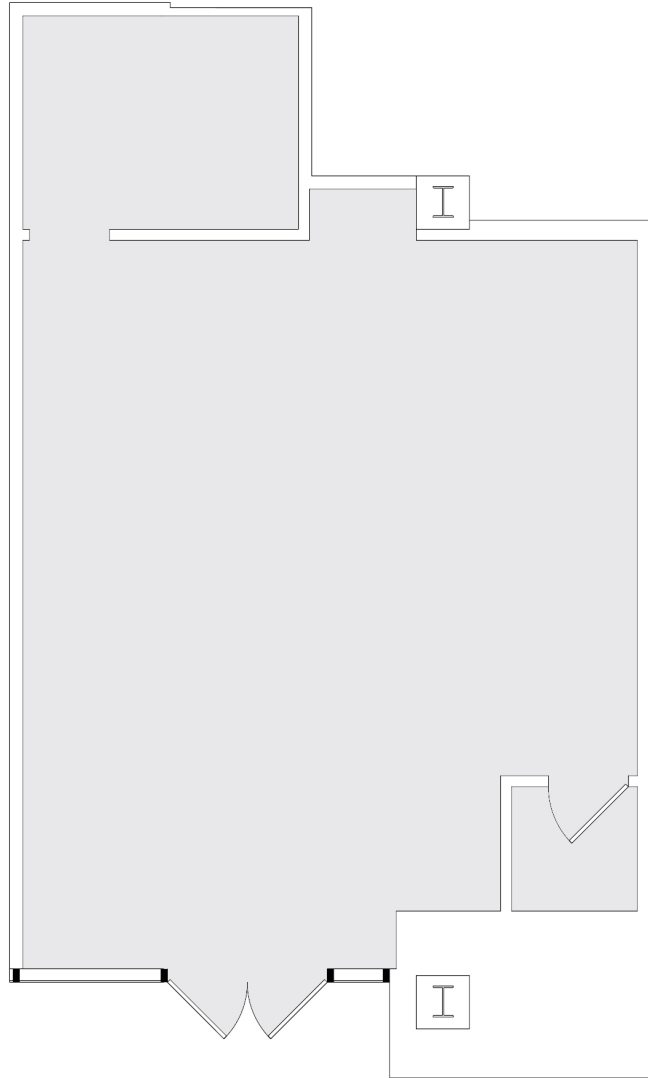

15301 VENTURA

SOG-RETAIL BUILDING

SUITE P20 | 721 RSF

SHERMAN OAKS/ENCINO

AS-BUILT CONFIGURATION

NOT TO SCALE
FURNITURE NOT INCLUDED

For more information, please contact:

310.255.7777