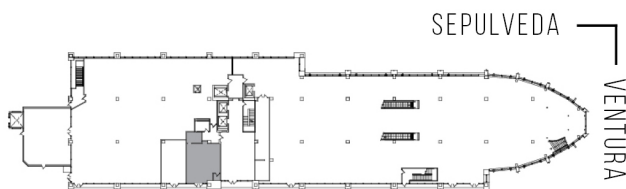

15301 VENTURA

SOG-RETAIL BUILDING

SUITE P20 | 721 RSF
SHERMAN OAKS/ENCINO

AS-BUILT CONFIGURATION

NOT TO SCALE
FURNITURE NOT INCLUDED

For more information, please contact:

310.255.7777

leasing@douglasemmett.com