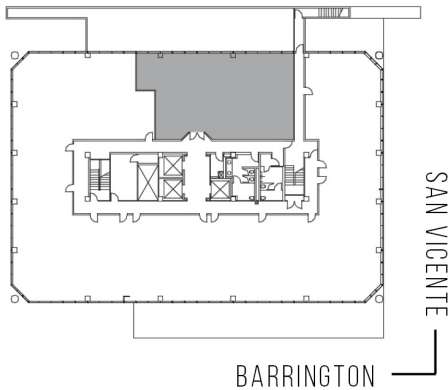

11726

BRENTWOOD EXECUTIVE PLAZA

SUITE 240 | 2,641 RSF

SAN VICENTE

BRENTWOOD-SAN VICENTE

AS-BUILT CONFIGURATION

OFFICES:	5
CONFERENCE ROOM:	1
RECEPTION AREA:	1
KITCHEN:	1

ADJUSTED FOR SOCIAL DISTANCING
NOT TO SCALE
FURNITURE NOT INCLUDED