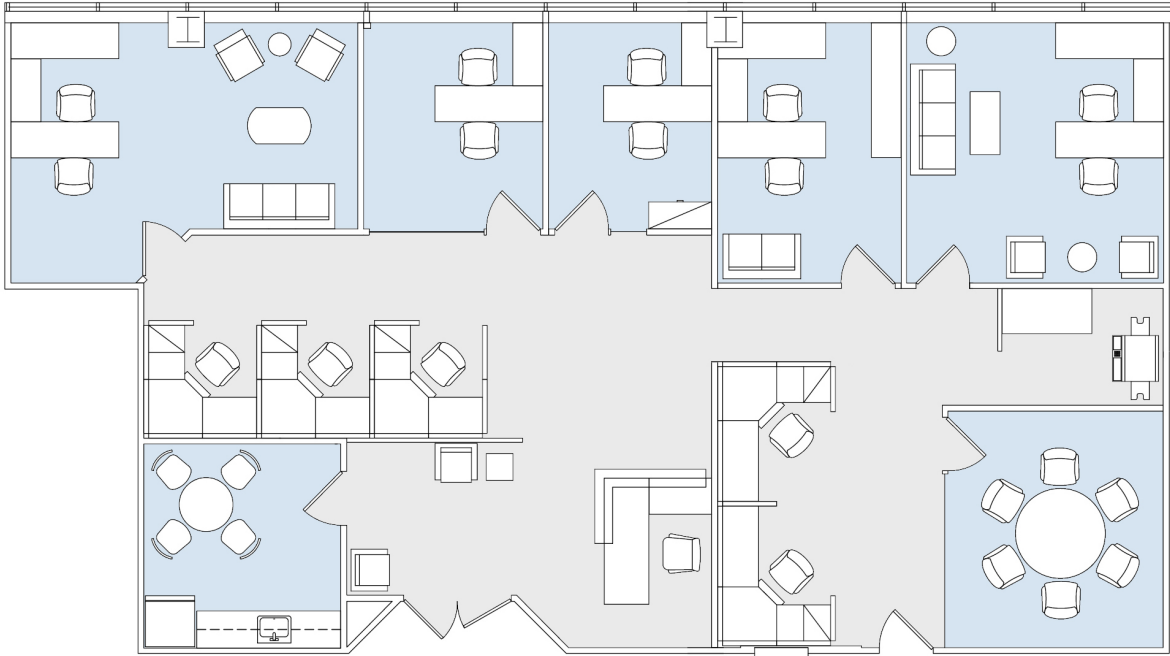

11726

BRENTWOOD EXECUTIVE PLAZA

SUITE 240 | 2,641 RSF

SAN VICENTE

BRENTWOOD-SAN VICENTE

AS-BUILT CONFIGURATION

OFFICES:	5
CONFERENCE ROOM:	1
RECEPTION AREA:	1
KITCHEN:	1

ADJUSTED FOR SOCIAL DISTANCING
NOT TO SCALE
FURNITURE NOT INCLUDED