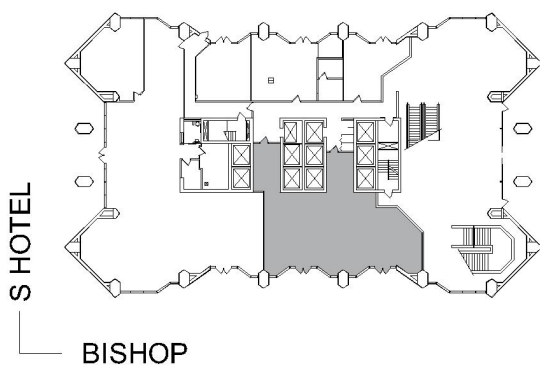

1003

BISHOP SQUARE - PAUAHI TOWER

SUITE 110 | 2,150 RSF

HONOLULU

BISHOP STREET

SUITE CONFIGURATION

OFFICE:	1
STORAGE ROOM:	1
RETAIL SPACE:	1

NOT TO SCALE
FURNITURE NOT INCLUDED

For more information, please contact:

310.255.7777
leasing@douglasemmett.com

**Douglas
Emmett**