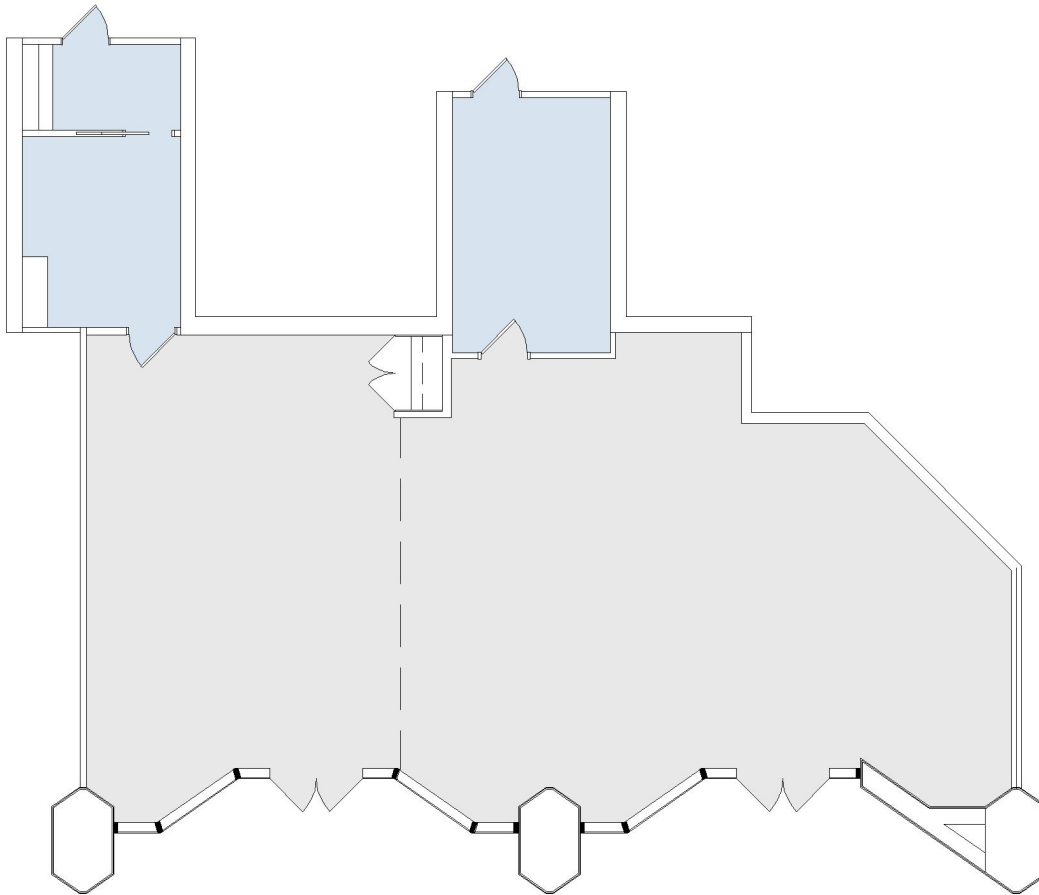

1003

BISHOP SQUARE - PAUAHI TOWER

SUITE 110 | 2,150 RSF

HONOLULU

# BISHOP STREET