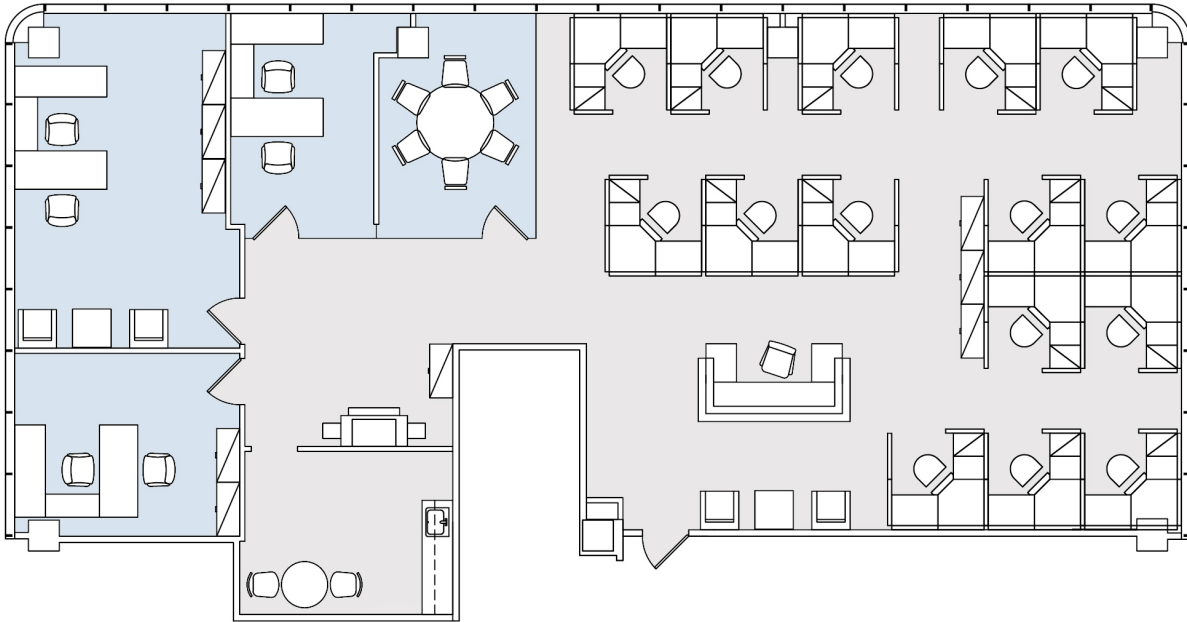

# 429

SUITE 550 | 3,206 RSF

SANTA MONICA

## SANTA MONICA

### AS-BUILT CONFIGURATION

OFFICES:	3
CONFERENCE ROOM:	1
RECEPTION:	1
KITCHEN:	1

ADJUSTED FOR SOCIAL DISTANCING  
NOT TO SCALE  
FURNITURE NOT INCLUDED

For more information, please contact:

310.255.7777

leasing@douglasemmett.com