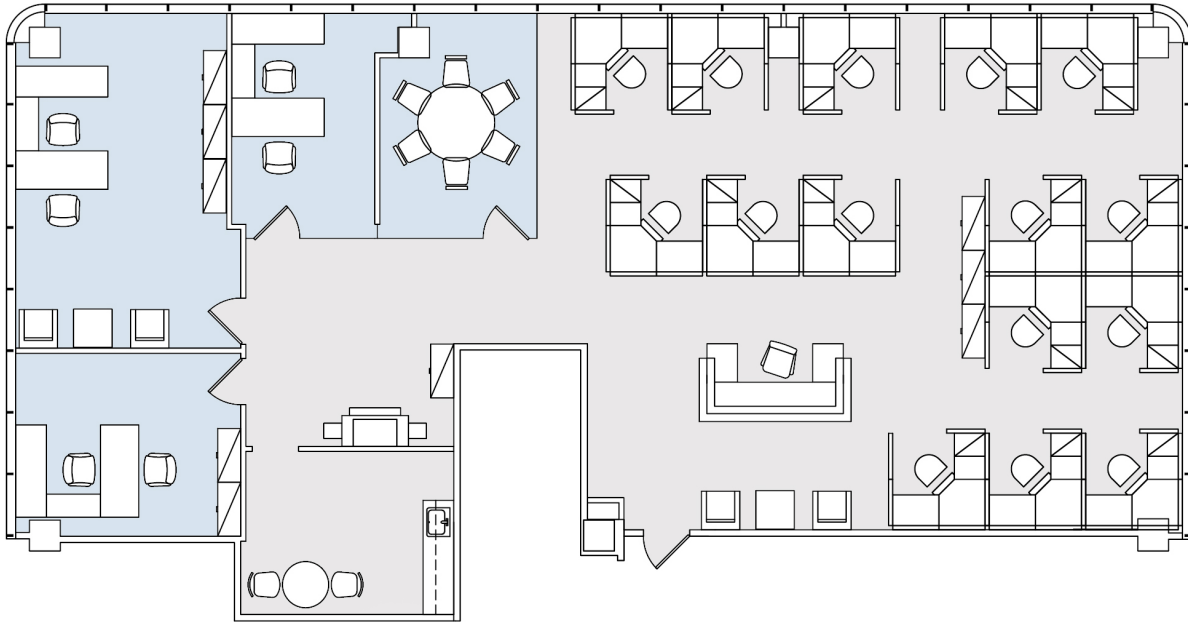

429

SUITE 550 | 3,206 RSF

SANTA MONICA

SANTA MONICA

AS-BUILT CONFIGURATION

OFFICES:	3
CONFERENCE ROOM:	1
RECEPTION:	1
KITCHEN:	1

ADJUSTED FOR SOCIAL DISTANCING
NOT TO SCALE
FURNITURE NOT INCLUDED

For more information, please contact: