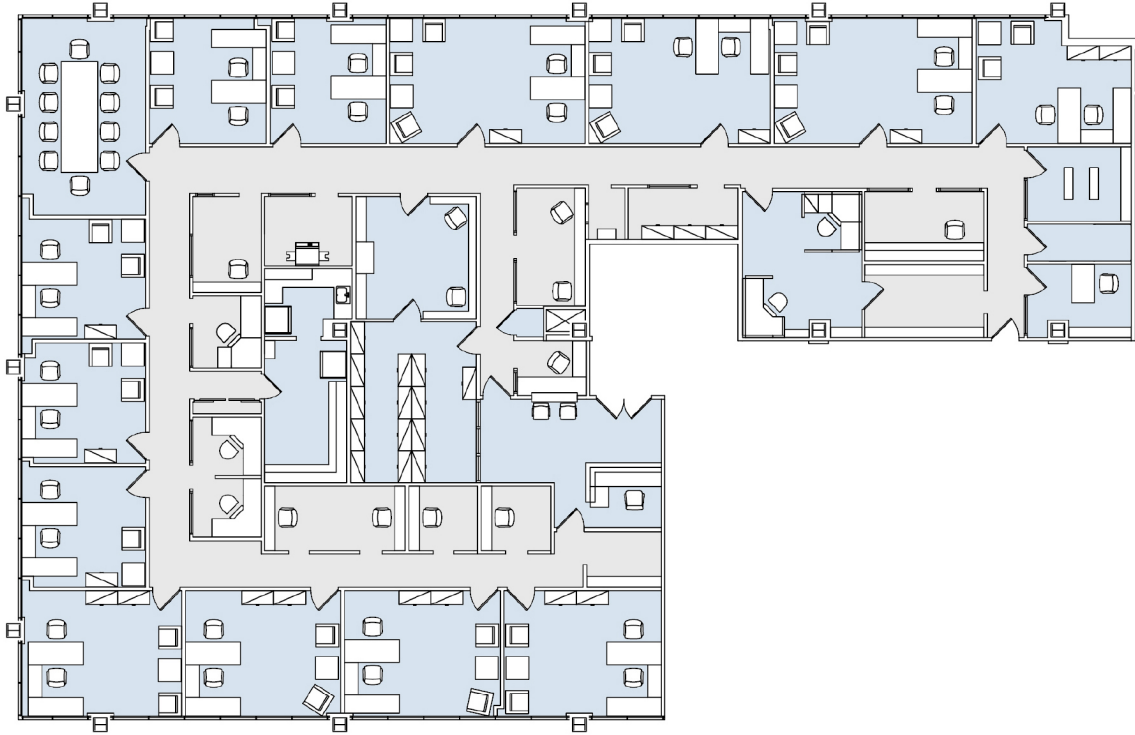

8383 WILSHIRE

SUITE 510 | 8,177 RSF
BEVERLY HILLS

AS-BUILT CONFIGURATION

OFFICES:	14
CONFERENCE ROOM:	1
KITCHEN:	1
RECEPTION:	1
FILE ROOM:	1
I.T. ROOM:	1
STORAGE CLOSET:	1
STORAGE ROOM:	1

ADJUSTED FOR SOCIAL DISTANCING
NOT TO SCALE
FURNITURE NOT INCLUDED