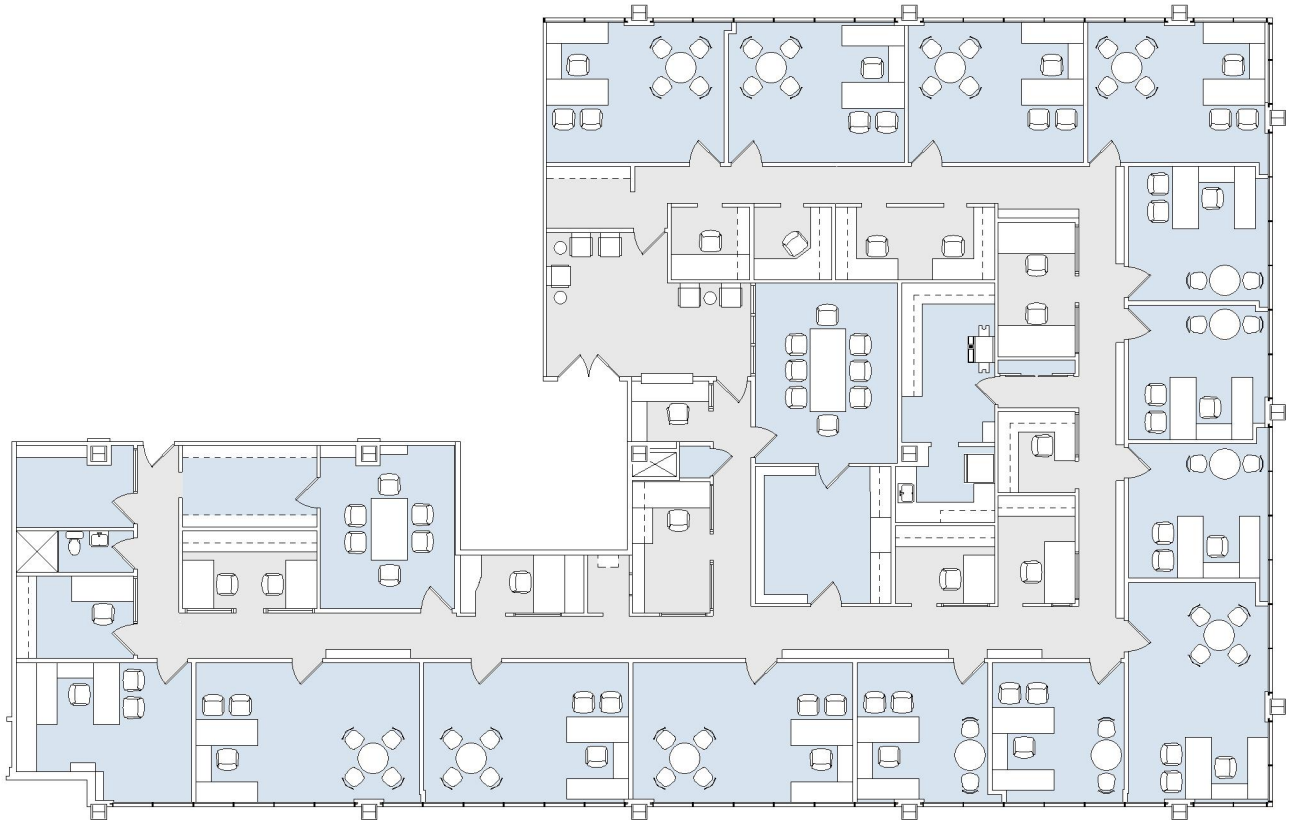

8383

WILSHIRE

SUITE 510 | 8,177 RSF

BEVERLY HILLS

SUITE CONFIGURATION

OFFICES:	15
CONFERENCE ROOM:	2
RECEPTION:	1
KITCHEN:	1
COPY ROOM:	1
FILE ROOM:	2
PRIVATE RESTROOM:	1
STORAGE:	3

NOT TO SCALE

FURNITURE NOT INCLUDED