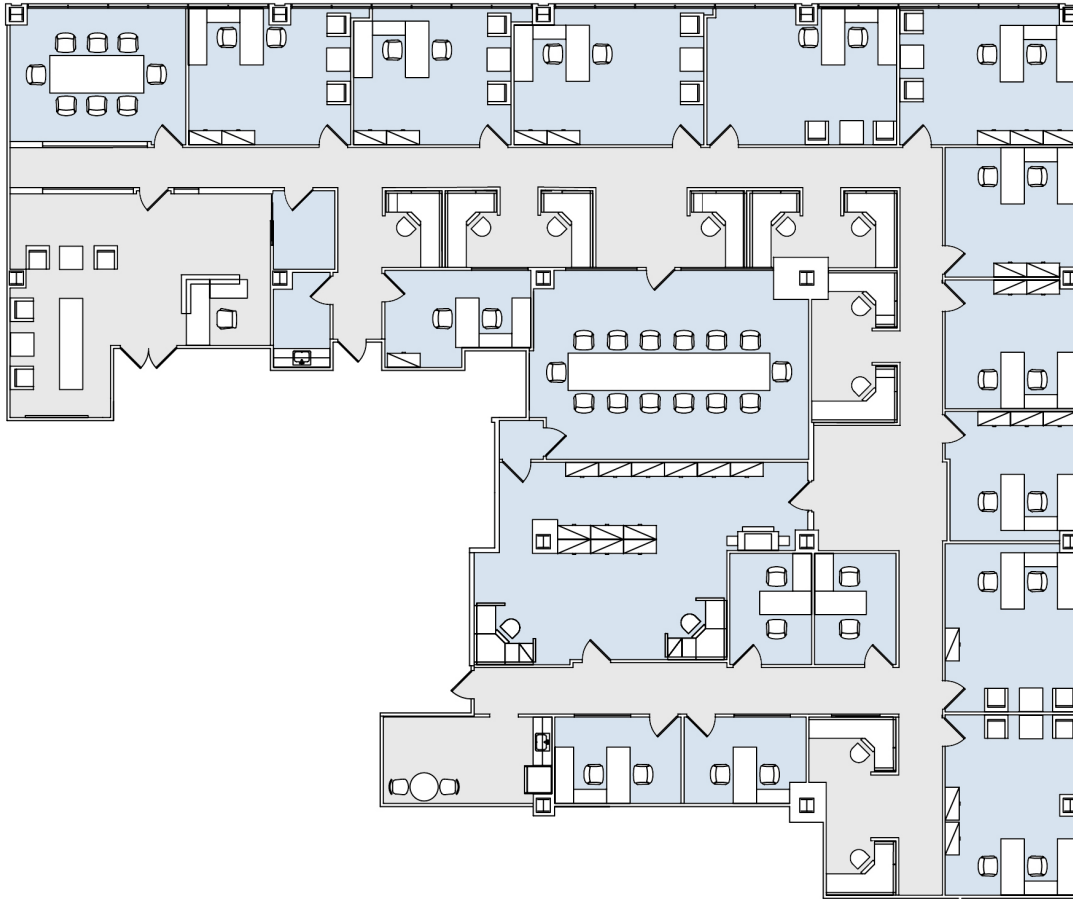

10880 WILSHIRE

SUITE 2070 | 9,631 RSF

WESTWOOD

AS-BUILT CONFIGURATION

OFFICES:	15
CONFERENCE ROOMS:	2
RECEPTION AREA:	1
KITCHENS:	2
COPY/FILE ROOM:	1
I.T. ROOM:	1

ADJUSTED FOR SOCIAL DISTANCING
NOT TO SCALE
FURNITURE NOT INCLUDED