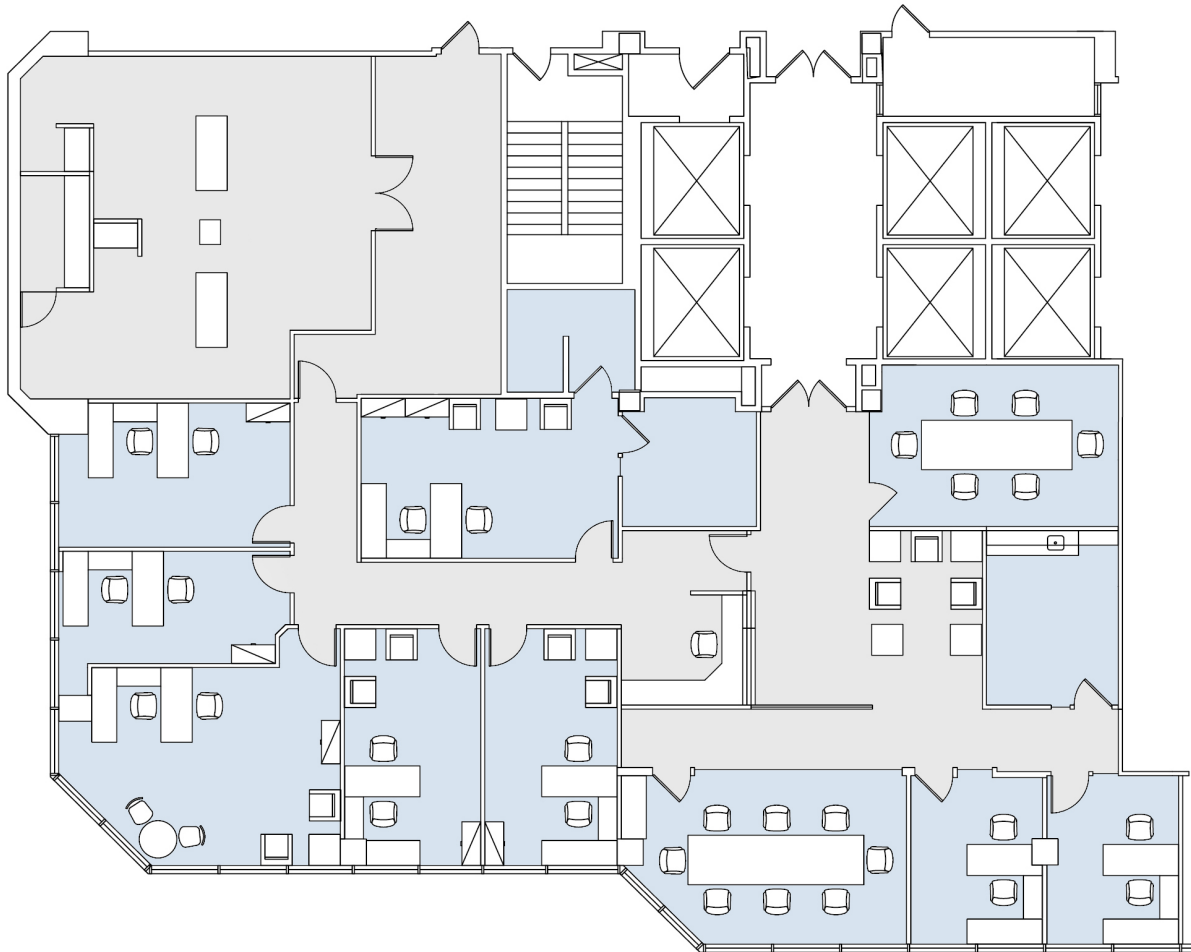

# 21600

WARNER CENTER TOWER - I

SUITE 1100 | 5,766 RSF

WOODLAND HILLS

## OXNARD STREET

### AS-BUILT CONFIGURATION

OFFICES:	8
CONFERENCE ROOMS:	2
RECEPTION AREA:	1
KITCHEN:	1
I.T. ROOM:	1
STORAGE ROOM:	1
MOCK COURT ROOM:	1

ADJUSTED FOR SOCIAL DISTANCING

NOT TO SCALE

FURNITURE NOT INCLUDED

For more information, please contact: