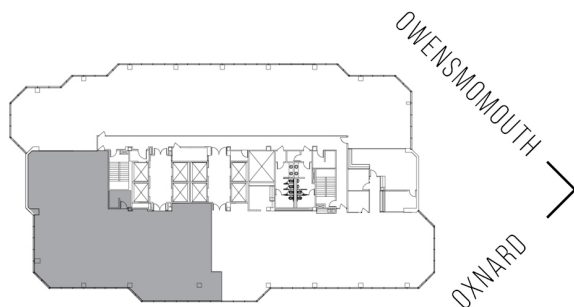

# 21600

WARNER CENTER TOWER - I

SUITE 1100 | 5,766 RSF

WOODLAND HILLS

### AS-BUILT CONFIGURATION

OFFICES:	8
CONFERENCE ROOMS:	2
RECEPTION AREA:	1
KITCHEN:	1
I.T. ROOM:	1
STORAGE ROOM:	1
MOCK COURT ROOM:	1

ADJUSTED FOR SOCIAL DISTANCING

NOT TO SCALE  
FURNITURE NOT INCLUDED