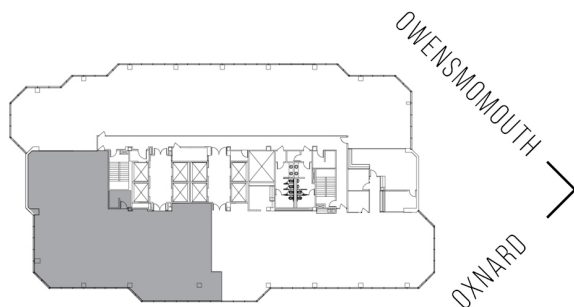

# 21600

WARNER CENTER TOWER - I

SUITE 1100 | 5,766 RSF

WOODLAND HILLS

### AS-BUILT CONFIGURATION

OFFICES:	8
CONFERENCE ROOMS:	2
RECEPTION AREA:	1
KITCHEN:	1
I.T. ROOM:	1
STORAGE ROOM:	1
MOCK COURT ROOM:	1

ADJUSTED FOR SOCIAL DISTANCING

NOT TO SCALE

FURNITURE NOT INCLUDED

For more information, please contact: