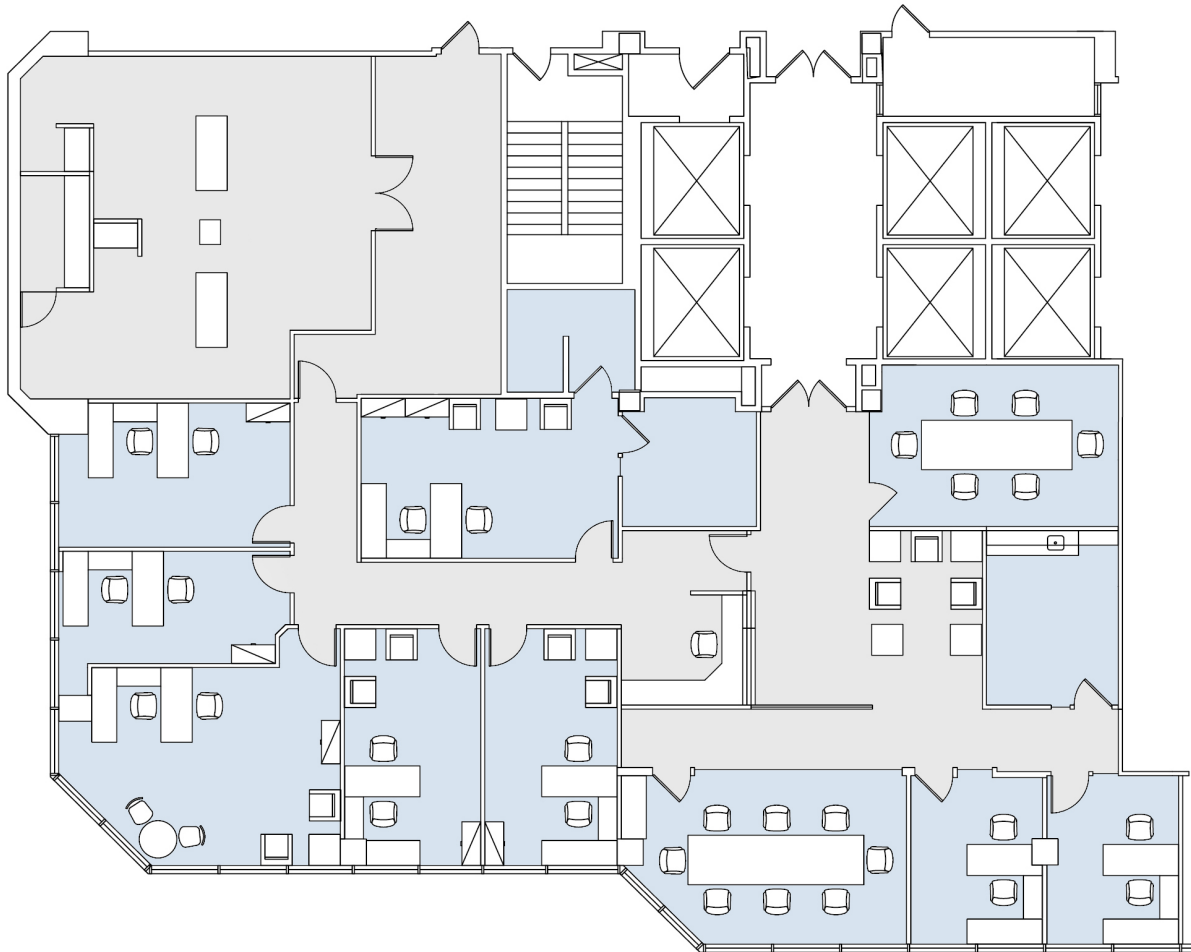

# 21600

WARNER CENTER TOWER - I

SUITE 1100 | 5,766 RSF

WOODLAND HILLS

## OXNARD STREET

### AS-BUILT CONFIGURATION

OFFICES:	8
CONFERENCE ROOMS:	2
RECEPTION AREA:	1
KITCHEN:	1
I.T. ROOM:	1
STORAGE ROOM:	1
MOCK COURT ROOM:	1

ADJUSTED FOR SOCIAL DISTANCING

NOT TO SCALE  
FURNITURE NOT INCLUDED