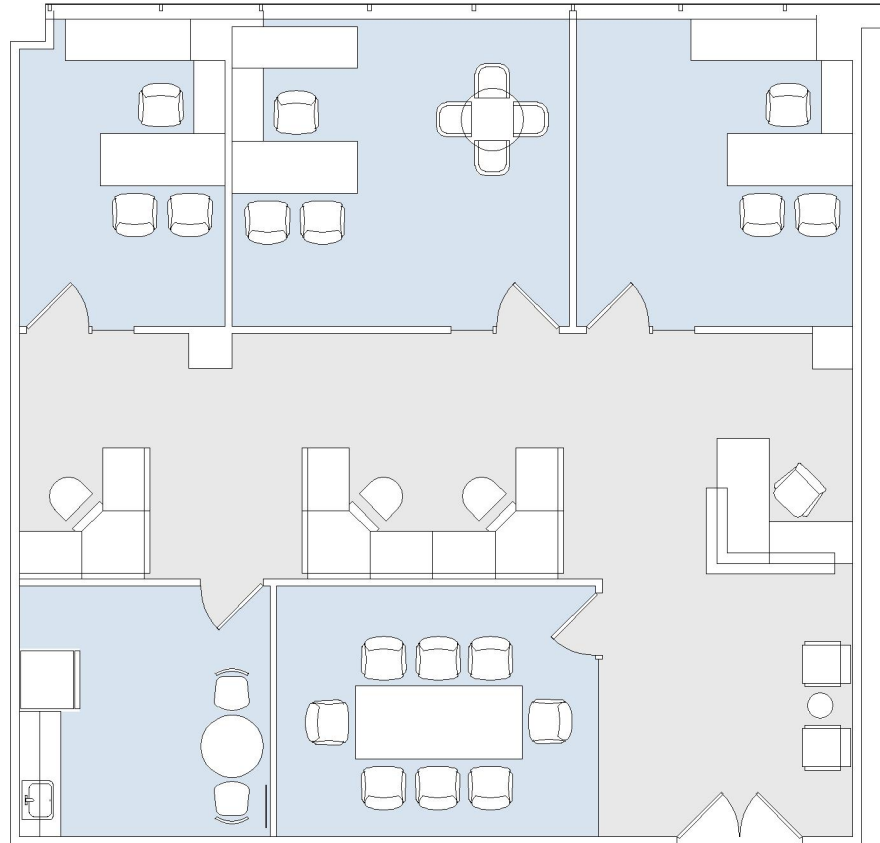

21300 VICTORY

WARNER CORPORATE CENTER

SUITE 830 | 1,913 RSF

WOODLAND HILLS

SUITE CONFIGURATION

OFFICES:	3
CONFERENCE ROOM:	1
RECEPTION:	1
KITCHEN:	1

NOT TO SCALE

FURNITURE NOT INCLUDED