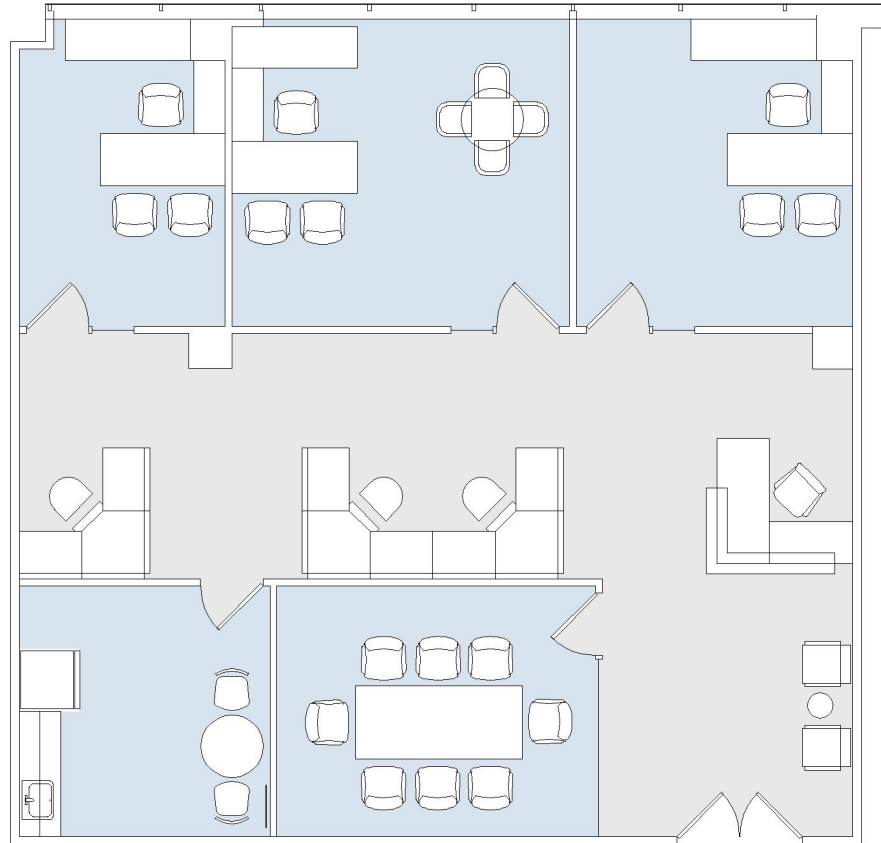

21300 VICTORY

WARNER CORPORATE CENTER

SUITE 830 | 1,913 RSF

WOODLAND HILLS

SUITE CONFIGURATION

OFFICES:	3
CONFERENCE ROOM:	1
RECEPTION:	1
KITCHEN:	1

NOT TO SCALE

FURNITURE NOT INCLUDED