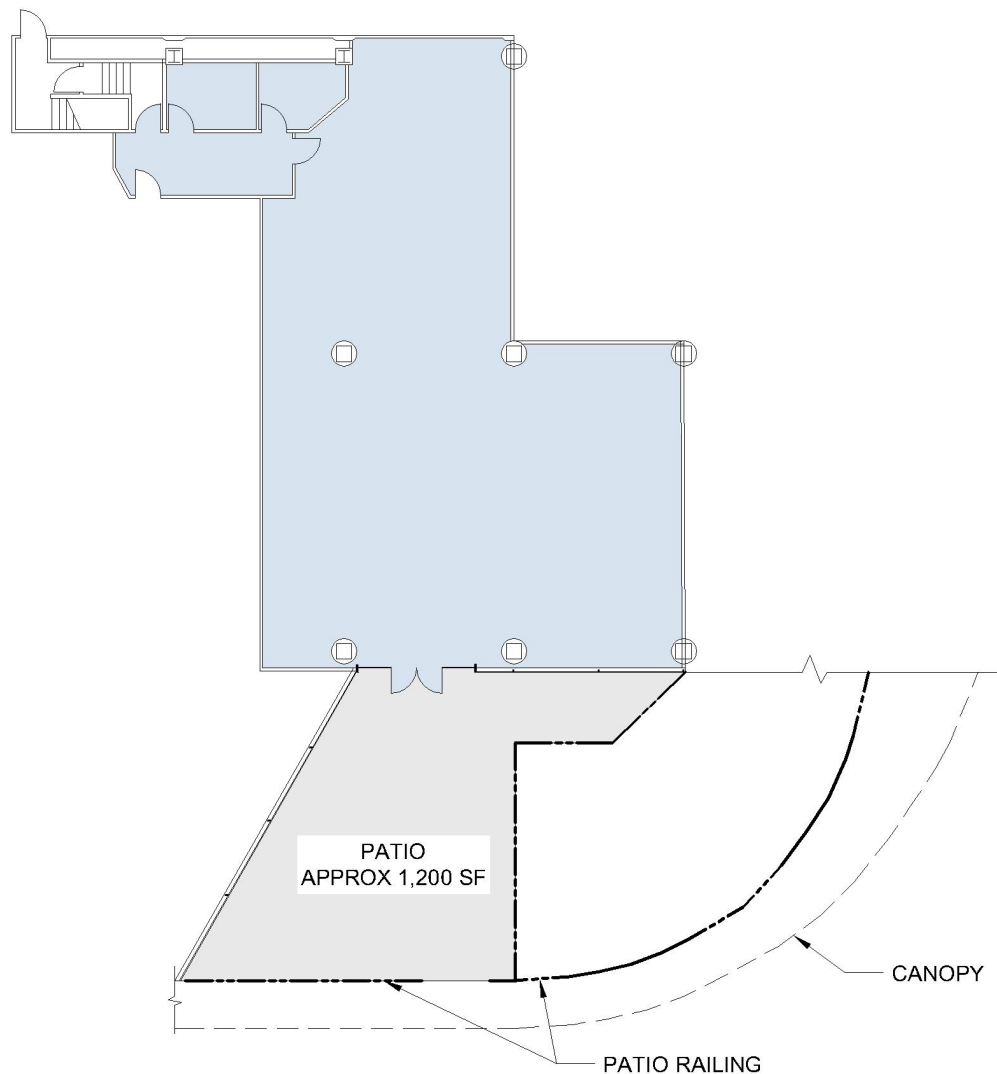

# 401 WILSHIRE

SUITE 120 | 3,417 RSF  
SANTA MONICA

#### SPACE CONFIGURATION

RESTAURANT / RETAIL SPACE:	1
STORAGE:	2
PATIO:	1

NOT TO SCALE

For more information, please contact:

310.255.7777  
leasing@douglasemmett.com

**Douglas  
Emmett**