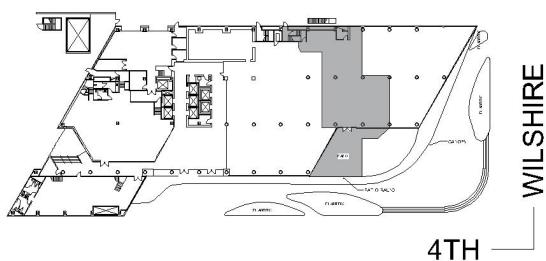

# 401 WILSHIRE

SUITE 120 | 3,417 RSF  
SANTA MONICA

#### SPACE CONFIGURATION

RESTAURANT / RETAIL SPACE:	1
STORAGE:	2
PATIO:	1

NOT TO SCALE

For more information, please contact:

310.255.7777  
leasing@douglasemmett.com

**Douglas  
Emmett**