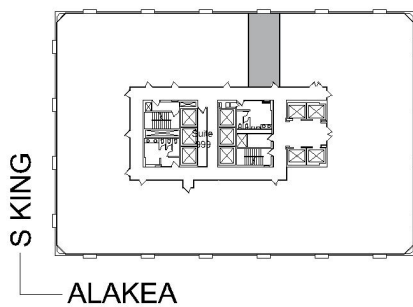

1001

BISHOP SQUARE - ASB TOWER

SUITE 987 | 550 RSF

HONOLULU

## SUITE CONFIGURATION

OFFICES:	2
RECEPTION:	1

NOT TO SCALE  
FURNITURE NOT INCLUDED

For more information, please contact:

310.255.7777  
leasing@douglasemmett.com

**Douglas  
Emmett**