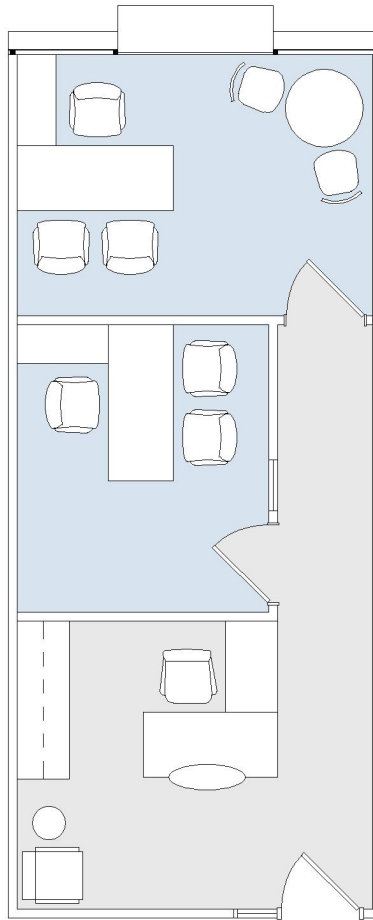

1001

BISHOP SQUARE - ASB TOWER

SUITE 987 | 550 RSF

HONOLULU

# BISHOP STREET

## SUITE CONFIGURATION

OFFICES:	2
RECEPTION:	1

NOT TO SCALE  
FURNITURE NOT INCLUDED

For more information, please contact:

310.255.7777  
leasing@douglasemmett.com

**Douglas  
Emmett**