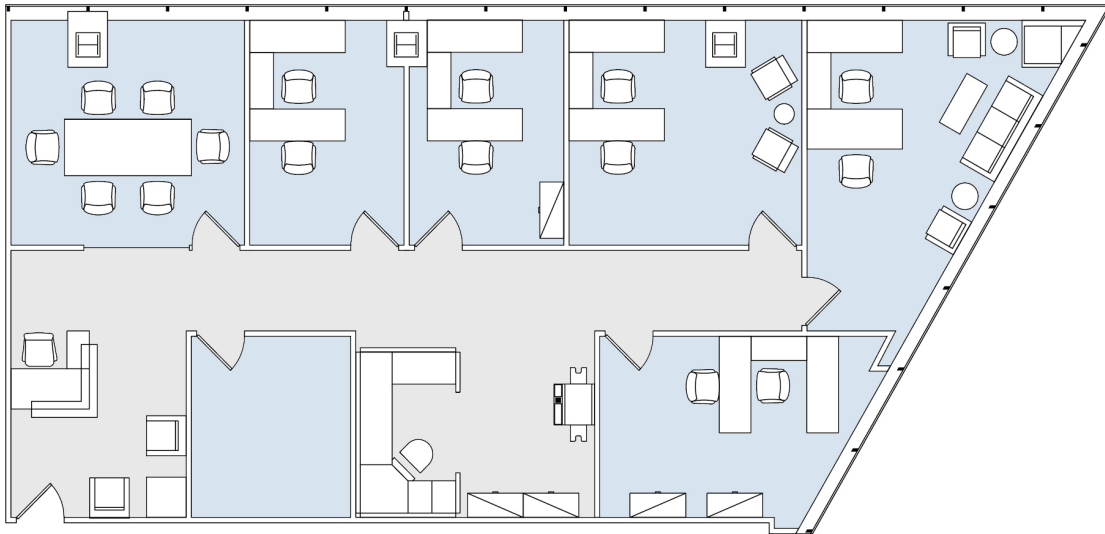

401 WILSHIRE

SUITE 230 | 2,422 RSF
SANTA MONICA

AS-BUILT CONFIGURATION

OFFICES:	5
CONFERENCE ROOM:	1
RECEPTION:	1
STORAGE ROOM:	1

NOT TO SCALE
FURNITURE NOT INCLUDED

For more information, please contact:

310.255.7777
leasing@douglasemmett.com