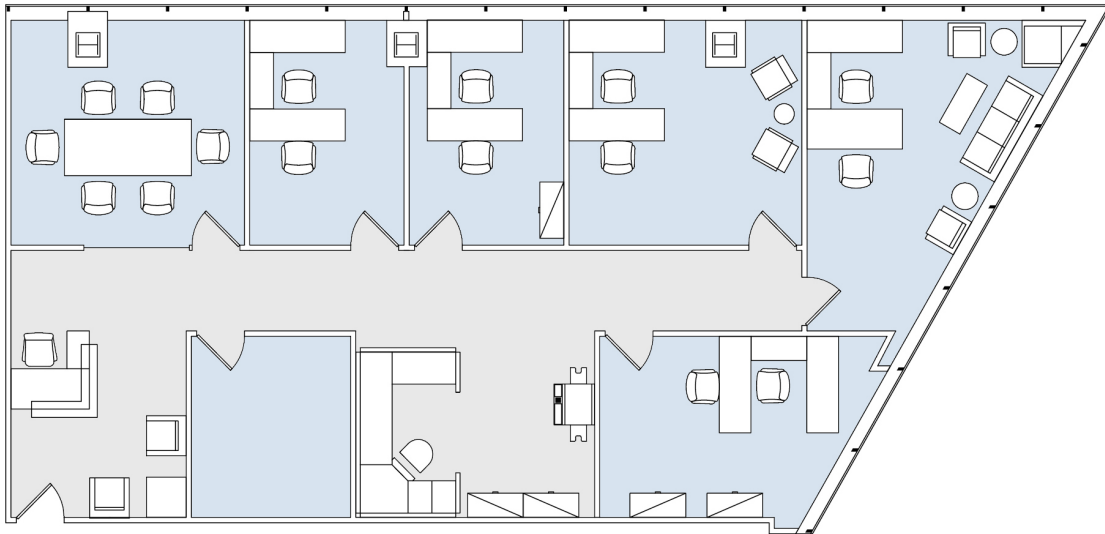

401 WILSHIRE

SUITE 230 | 2,422 RSF

SANTA MONICA

AS-BUILT CONFIGURATION

OFFICES:	5
CONFERENCE ROOM:	1
RECEPTION:	1
STORAGE ROOM:	1

NOT TO SCALE
FURNITURE NOT INCLUDED

For more information, please contact:

310.255.7777
leasing@douglasemmett.com