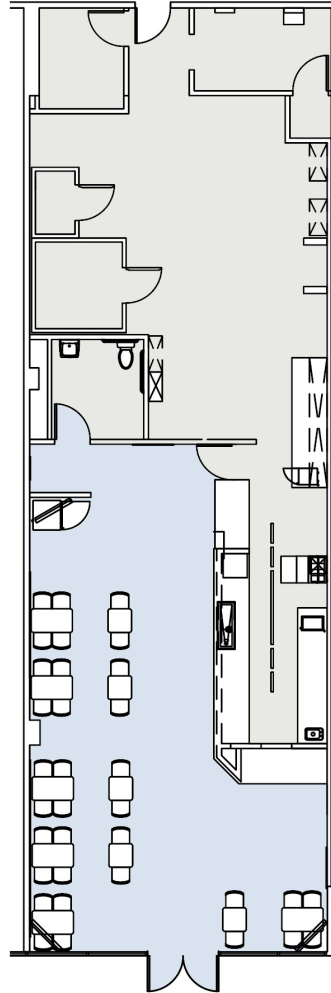

15301 VENTURA

SOG-RETAIL BUILDING

SUITE P13 | 2,077 RSF

SHERMAN OAKS/ENCINO

AS-BUILT CONFIGURATION

NOT TO SCALE
FURNITURE NOT INCLUDED

For more information, please contact:

310.255.7777