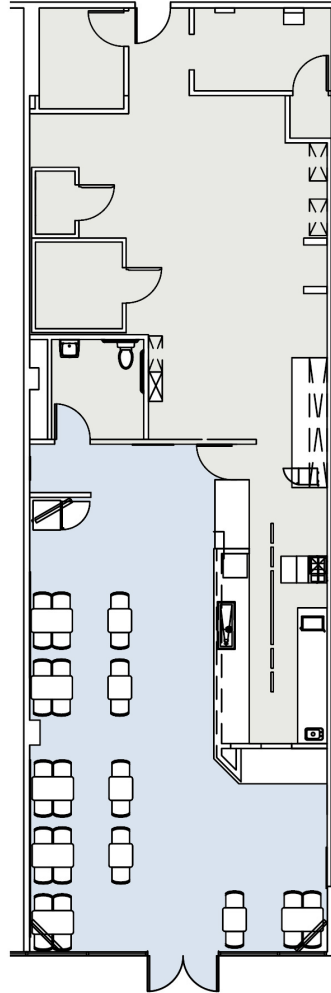

15301  
VENTURA

SOG-RETAIL BUILDING

SUITE P13 | 2,077 RSF

SHERMAN OAKS/ENCINO

AS-BUILT CONFIGURATION

NOT TO SCALE  
FURNITURE NOT INCLUDED

For more information, please contact:

310.255.7777  
leasing@douglasemmett.com