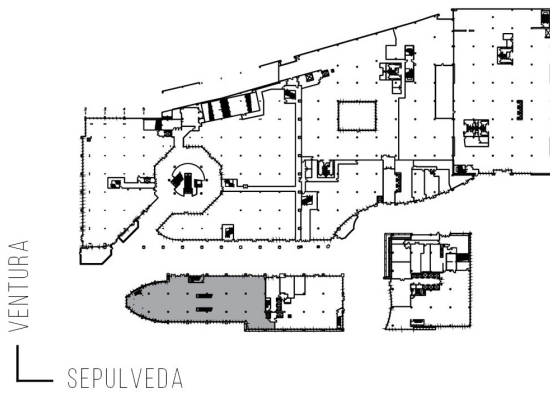

15301 VENTURA

SOG-RETAIL BUILDING

SUITE P23 | 16,195 RSF

SHERMAN OAKS/ENCINO

AS-BUILT CONFIGURATION

NOT TO SCALE

For more information, please contact:

310.255.7777
leasing@douglasemmett.com