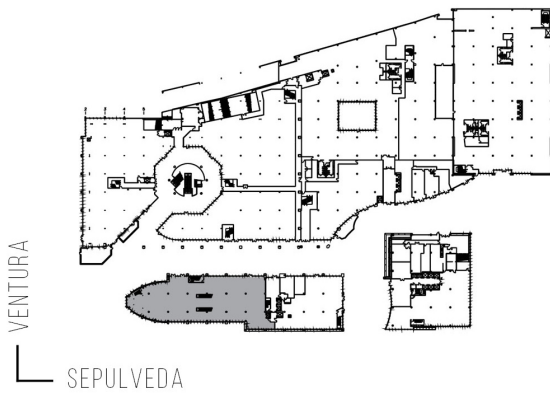

15301 VENTURA

SOG-RETAIL BUILDING

SUITE P23 | 16,195 RSF

SHERMAN OAKS/ENCINO

AS-BUILT CONFIGURATION

NOT TO SCALE

For more information, please contact:

310.255.7777