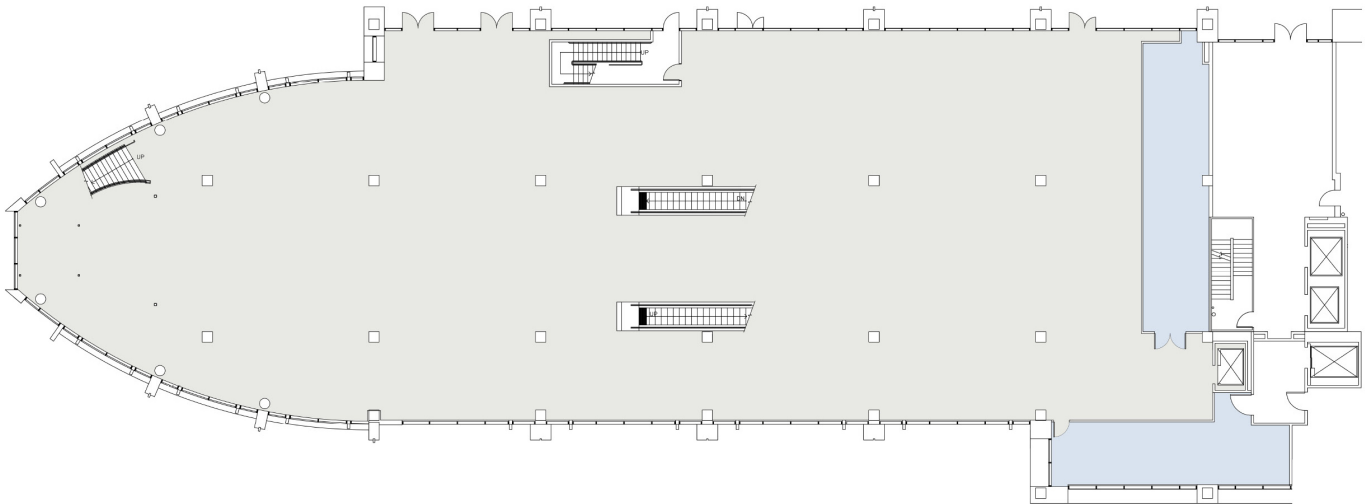

15301 VENTURA

SOG-RETAIL BUILDING

SUITE P23 | 16,195 RSF

SHERMAN OAKS/ENCINO

AS-BUILT CONFIGURATION

NOT TO SCALE

For more information, please contact:

310.255.7777