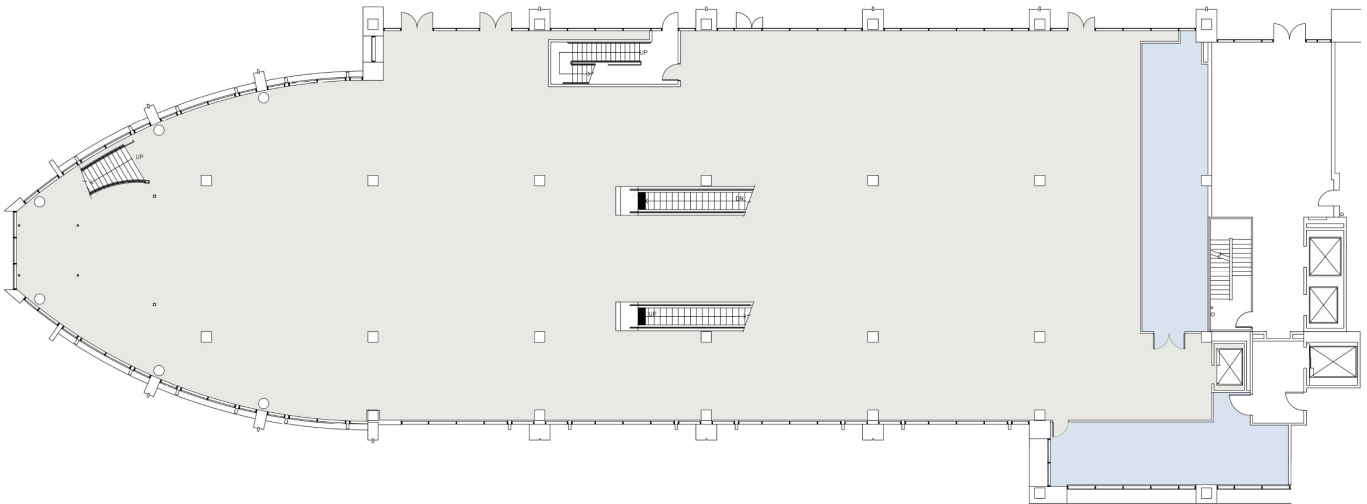

15301 VENTURA

SOG-RETAIL BUILDING

SUITE P23 | 16,195 RSF

SHERMAN OAKS/ENCINO

AS-BUILT CONFIGURATION

NOT TO SCALE

For more information, please contact:

310.255.7777
leasing@douglasemmett.com