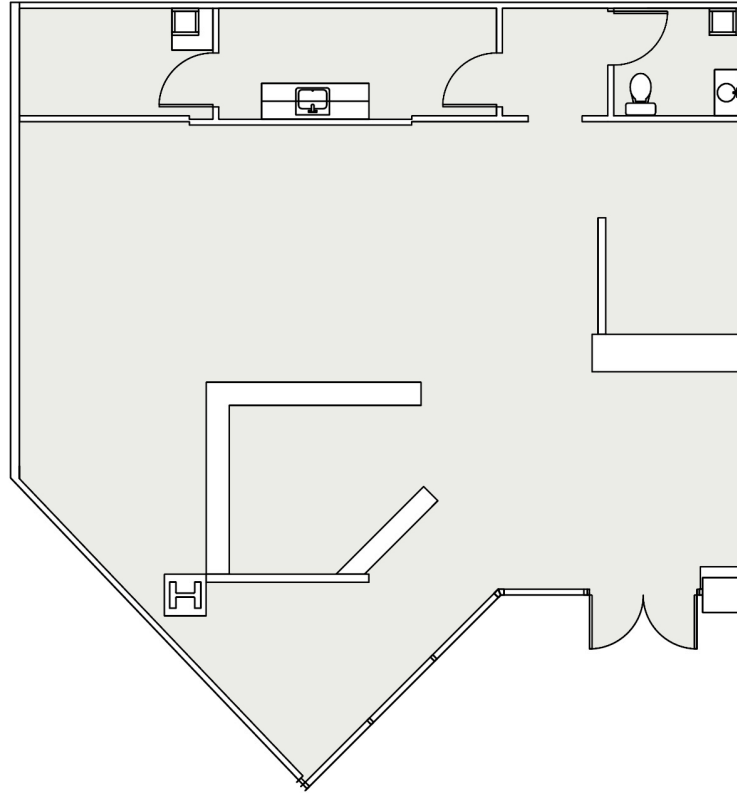

15301
VENTURA

SOG-RETAIL BUILDING

SUITE P36 | 1,463 RSF

SHERMAN OAKS/ENCINO

AS-BUILT CONFIGURATION

NOT TO SCALE
FURNITURE NOT INCLUDED

For more information, please contact:

310.255.7777
leasing@douglasemmett.com

**Douglas
Emmett**