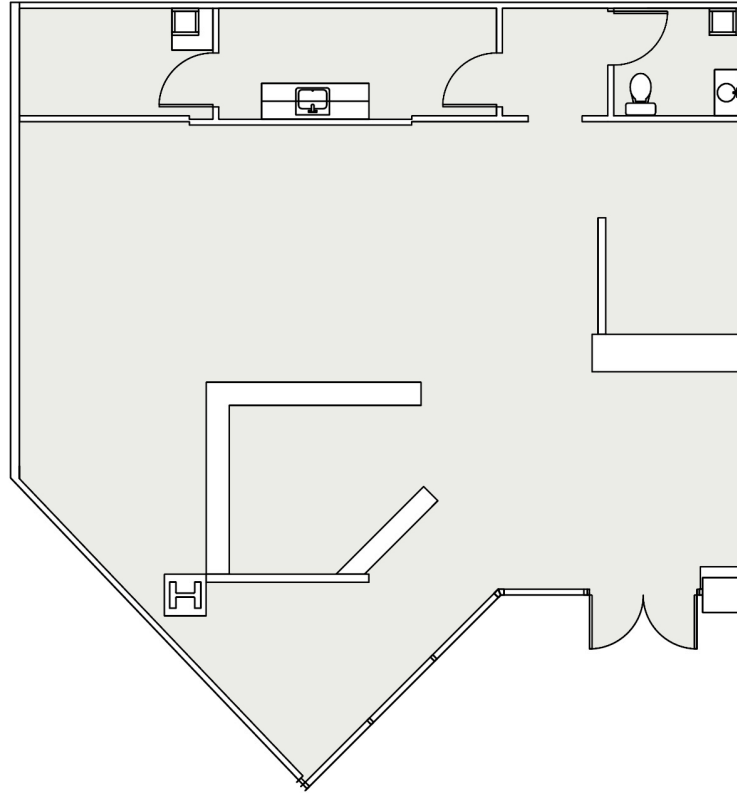

15301
VENTURA

SOG-RETAIL BUILDING

SUITE P36 | 1,463 RSF

SHERMAN OAKS/ENCINO

AS-BUILT CONFIGURATION

NOT TO SCALE
FURNITURE NOT INCLUDED

For more information, please contact:

310.255.7777