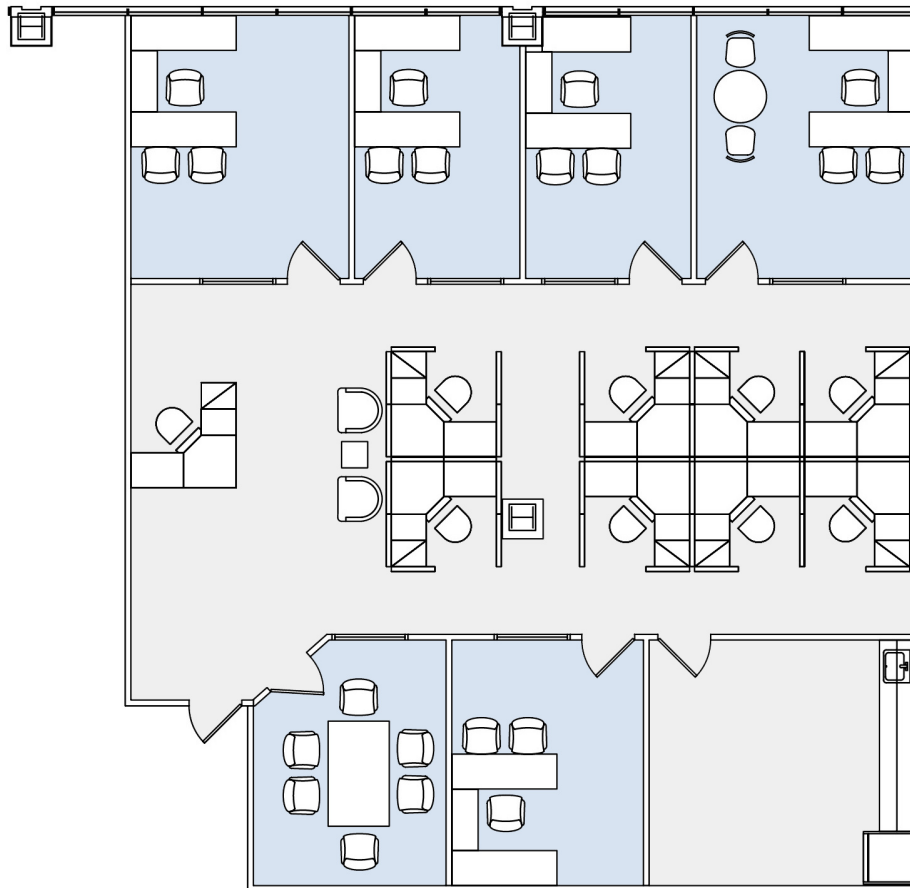

10880 WILSHIRE

SUITE 870 | 2,858 RSF

WESTWOOD

AS-BUILT CONFIGURATION

OFFICES:	5
RECEPTION:	1
CONFERENCE ROOM:	1
KITCHEN:	1

NOT TO SCALE
FURNITURE NOT INCLUDED

For more information, please contact:

310.255.7777