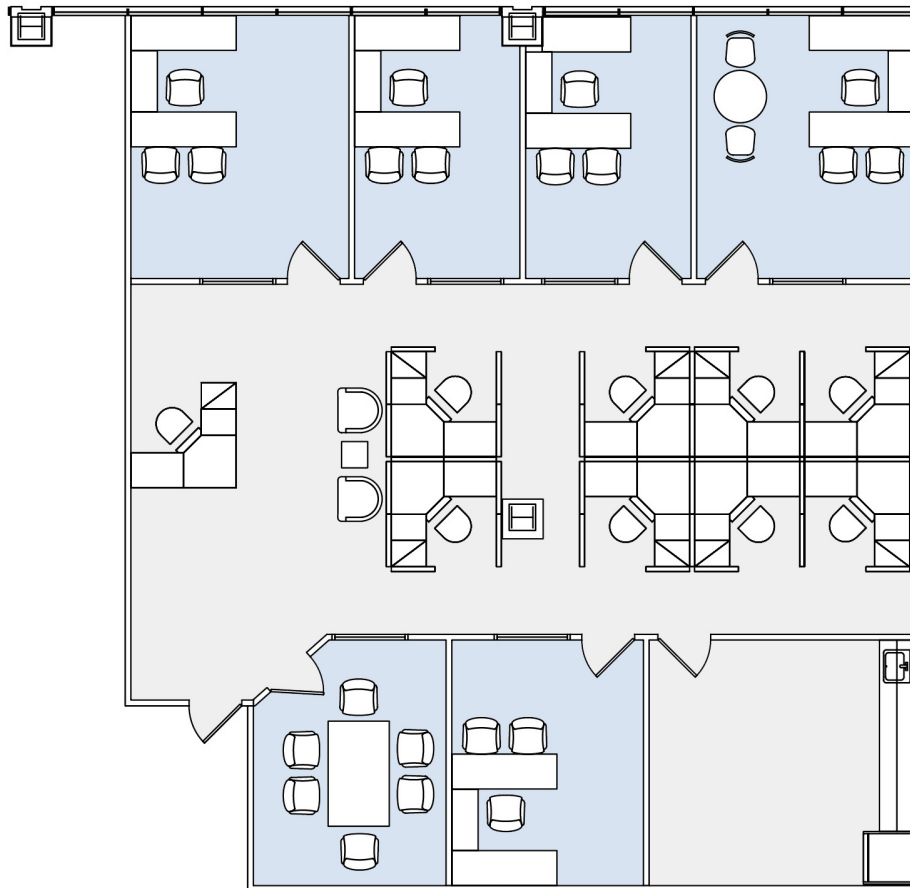

# 10880 WILSHIRE

SUITE 870 | 2,858 RSF

WESTWOOD

#### AS-BUILT CONFIGURATION

OFFICES:	5
RECEPTION:	1
CONFERENCE ROOM:	1
KITCHEN:	1

NOT TO SCALE  
FURNITURE NOT INCLUDED

For more information, please contact:

310.255.7777

leasing@douglasemmett.com

**Douglas  
Emmett**