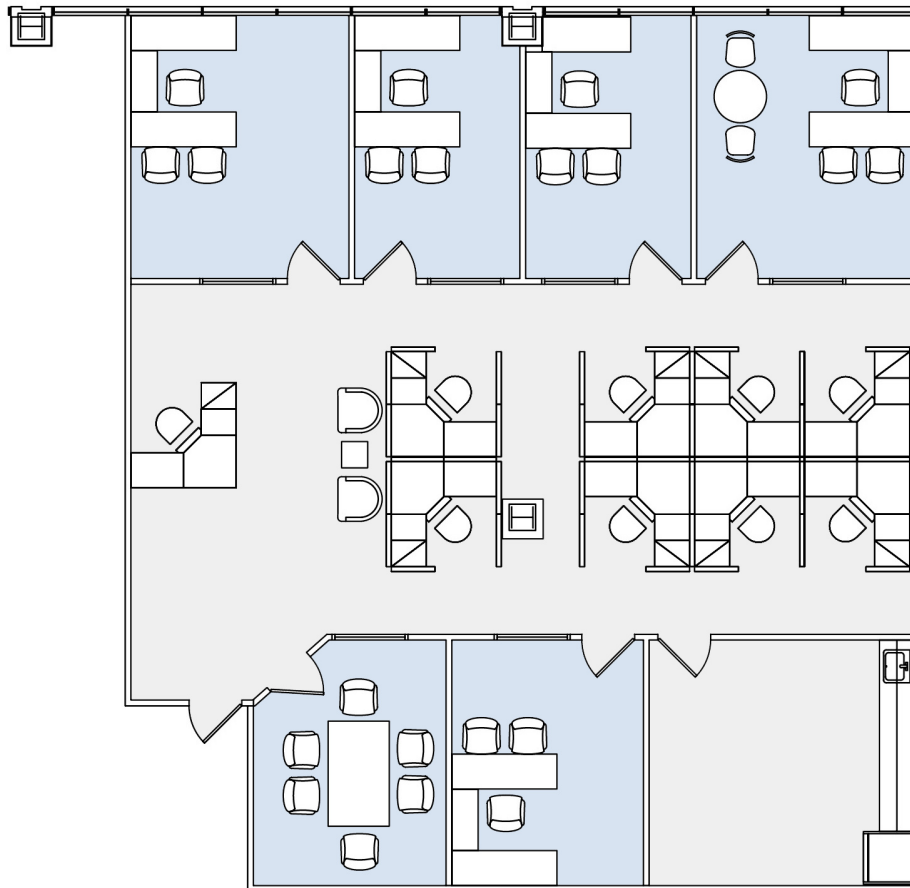

10880
WILSHIRE

SUITE 870 | 2,858 RSF

WESTWOOD

AS-BUILT CONFIGURATION

OFFICES:	5
RECEPTION:	1
CONFERENCE ROOM:	1
KITCHEN:	1

NOT TO SCALE
FURNITURE NOT INCLUDED

For more information, please contact:

310.255.7777
leasing@douglasemmett.com