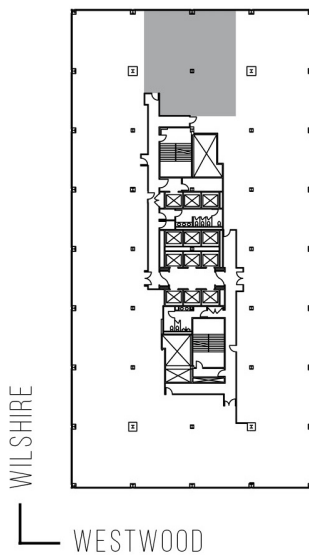

10880
WILSHIRE

SUITE 870 | 2,858 RSF

WESTWOOD

AS-BUILT CONFIGURATION

OFFICES:	5
RECEPTION:	1
CONFERENCE ROOM:	1
KITCHEN:	1

NOT TO SCALE
FURNITURE NOT INCLUDED

For more information, please contact:

310.255.7777
leasing@douglasemmett.com