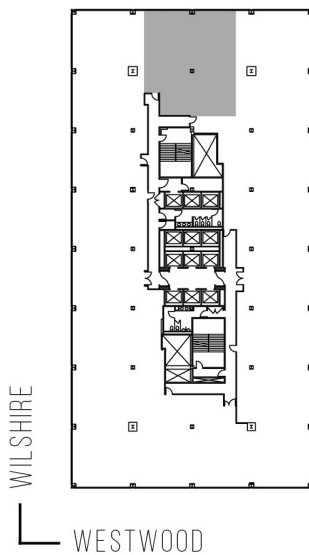

# 10880 WILSHIRE

SUITE 870 | 2,858 RSF

WESTWOOD

#### AS-BUILT CONFIGURATION

OFFICES:	5
RECEPTION:	1
CONFERENCE ROOM:	1
KITCHEN:	1

NOT TO SCALE  
FURNITURE NOT INCLUDED

For more information, please contact:

310.255.7777

leasing@douglasemmett.com

**Douglas  
Emmett**