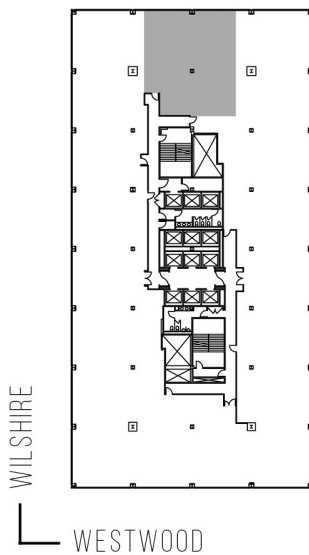

10880 WILSHIRE

SUITE 870 | 2,858 RSF

WESTWOOD

AS-BUILT CONFIGURATION

OFFICES:	5
RECEPTION:	1
CONFERENCE ROOM:	1
KITCHEN:	1

NOT TO SCALE
FURNITURE NOT INCLUDED

For more information, please contact:

310.255.7777