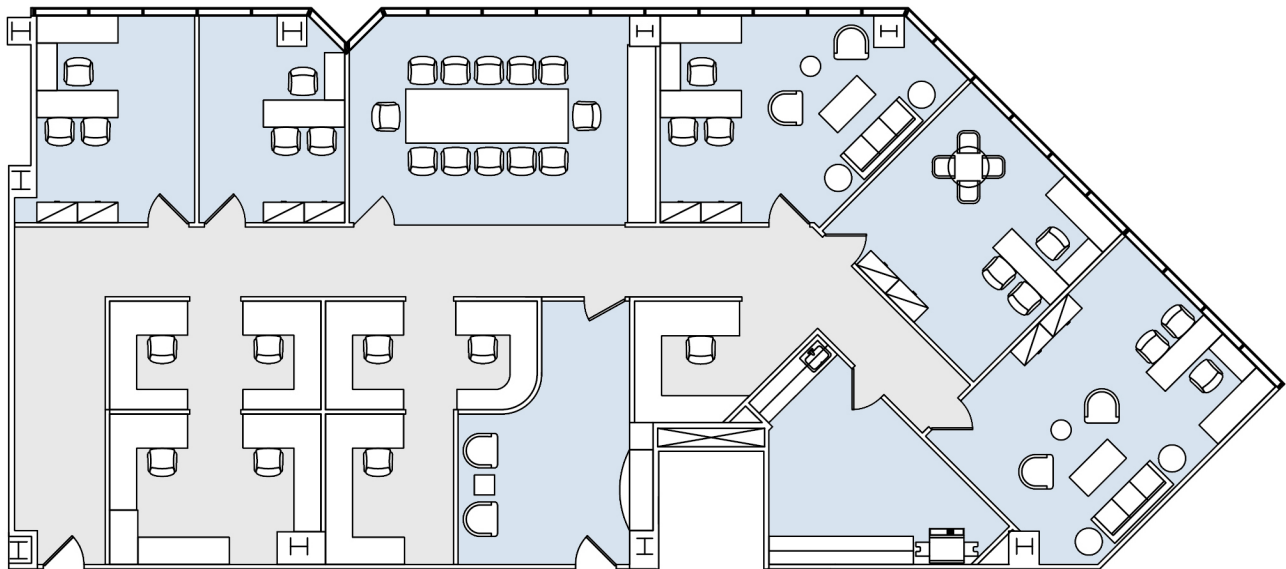

12100 WILSHIRE

SUITE 550 | 4,039 RSF

BRENTWOOD-WILSHIRE

AS-BUILT CONFIGURATION

OFFICES:	5
CONFERENCE ROOM:	1
RECEPTION:	1
KITCHEN:	1
TELEPHONE CLOSET:	1

NOT TO SCALE
FURNITURE NOT INCLUDED

For more information, please contact: