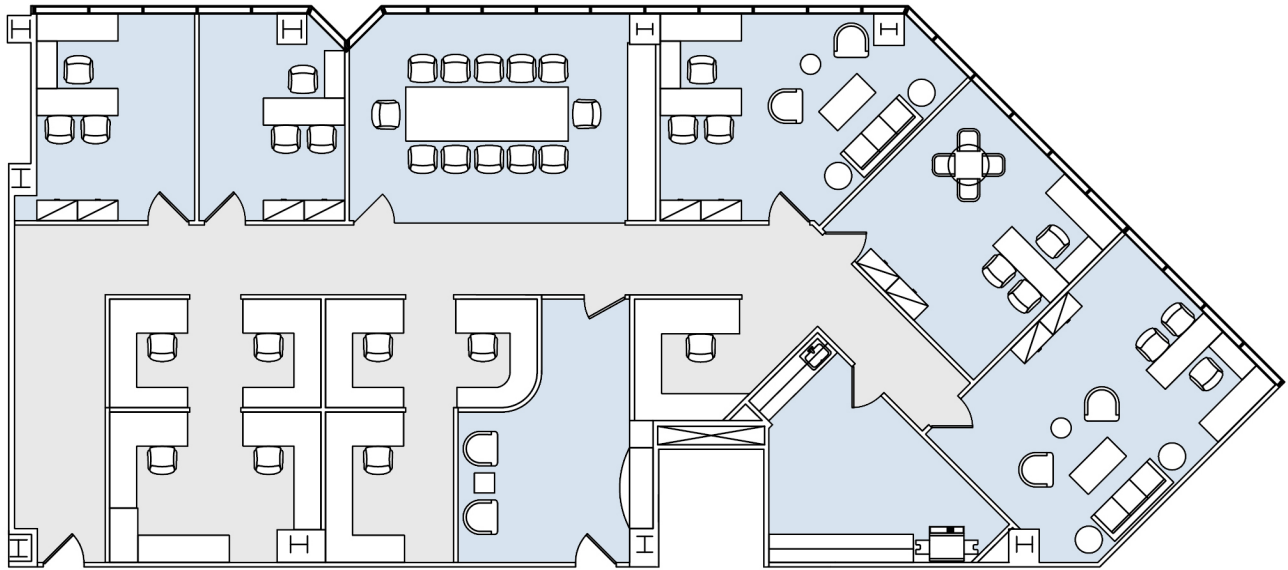

12100 WILSHIRE

SUITE 550 | 4,039 RSF

BRENTWOOD-WILSHIRE

AS-BUILT CONFIGURATION

OFFICES:	5
CONFERENCE ROOM:	1
RECEPTION:	1
KITCHEN:	1
TELEPHONE CLOSET:	1

NOT TO SCALE
FURNITURE NOT INCLUDED

For more information, please contact: