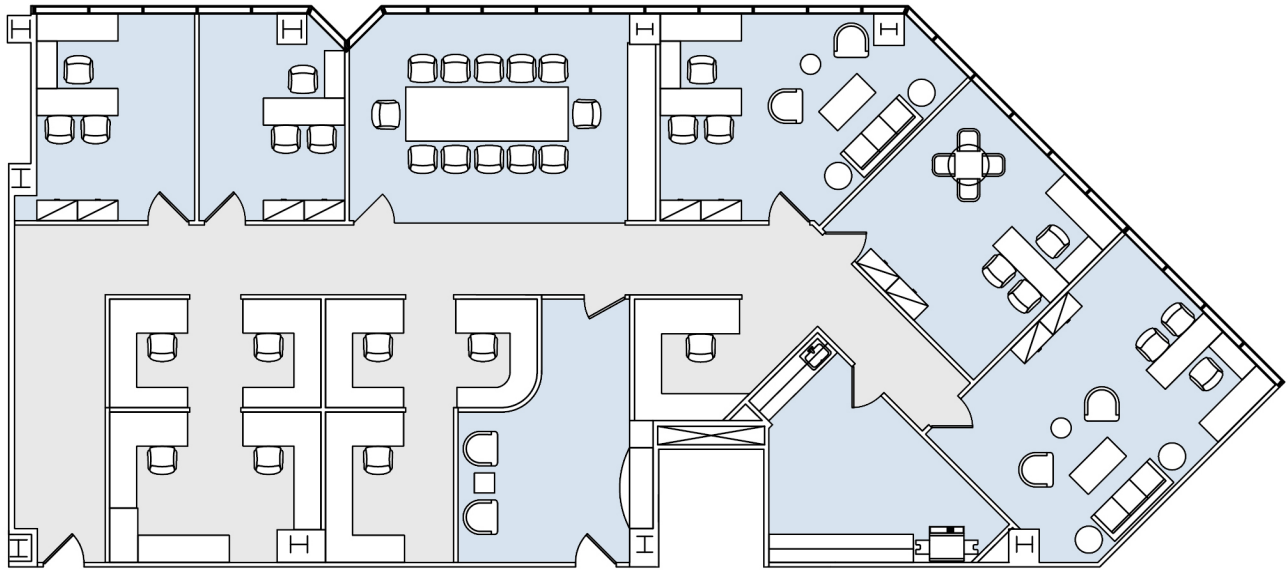

# 12100 WILSHIRE

SUITE 550 | 4,039 RSF  
BRENTWOOD-WILSHIRE

#### AS-BUILT CONFIGURATION

OFFICES:	5
CONFERENCE ROOM:	1
RECEPTION:	1
KITCHEN:	1
TELEPHONE CLOSET:	1

NOT TO SCALE  
FURNITURE NOT INCLUDED

For more information, please contact:

310.255.7777  
leasing@douglasemmett.com