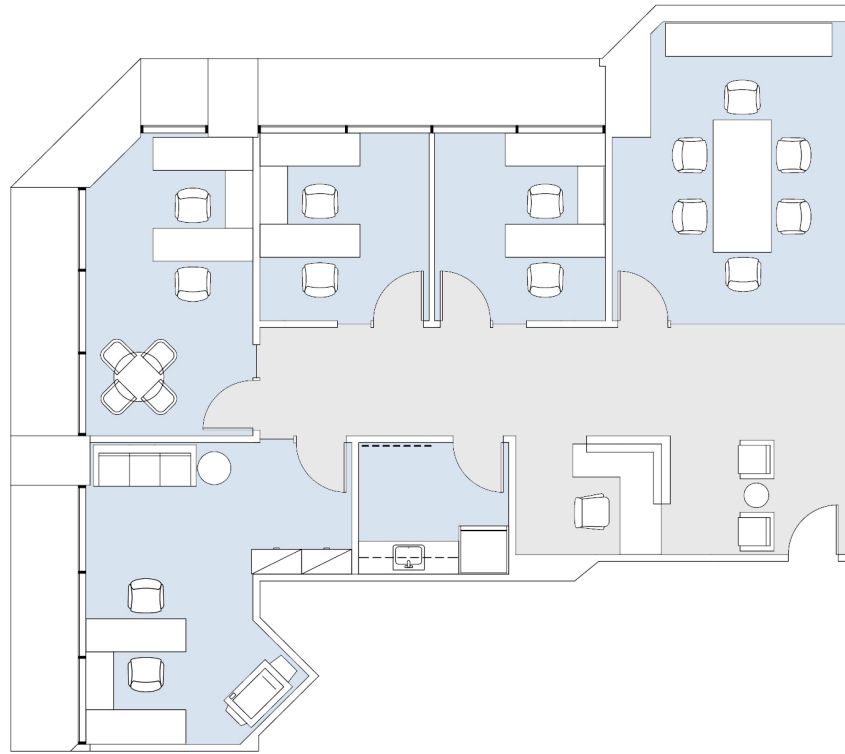

21600

WARNER CENTER TOWER - I

SUITE 310 | 1,786 RSF

WOODLAND HILLS

OXNARD STREET

AS-BUILT CONFIGURATION

OFFICES:	4
CONFERENCE ROOM:	1
RECEPTION AREA:	1
KITCHEN:	1

ADJUSTED FOR SOCIAL DISTANCING
NOT TO SCALE
FURNITURE NOT INCLUDED

For more information, please contact:

310.255.7777

leasing@douglasemmett.com

**Douglas
Emmett**