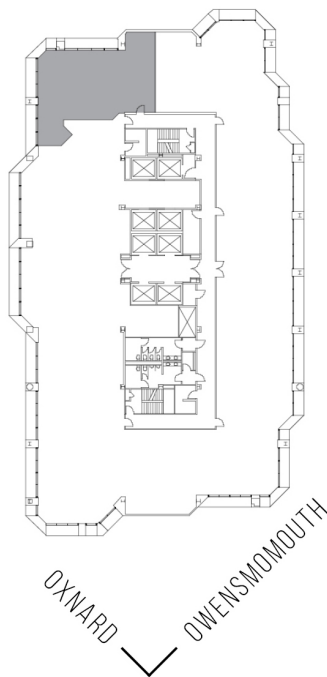

21600

WARNER CENTER TOWER - I

SUITE 310 | 1,786 RSF

WOODLAND HILLS

OXNARD STREET

AS-BUILT CONFIGURATION

OFFICES:	4
CONFERENCE ROOM:	1
RECEPTION AREA:	1
KITCHEN:	1

ADJUSTED FOR SOCIAL DISTANCING
NOT TO SCALE
FURNITURE NOT INCLUDED

For more information, please contact:

310.255.7777

leasing@douglasemmett.com

**Douglas
Emmett**