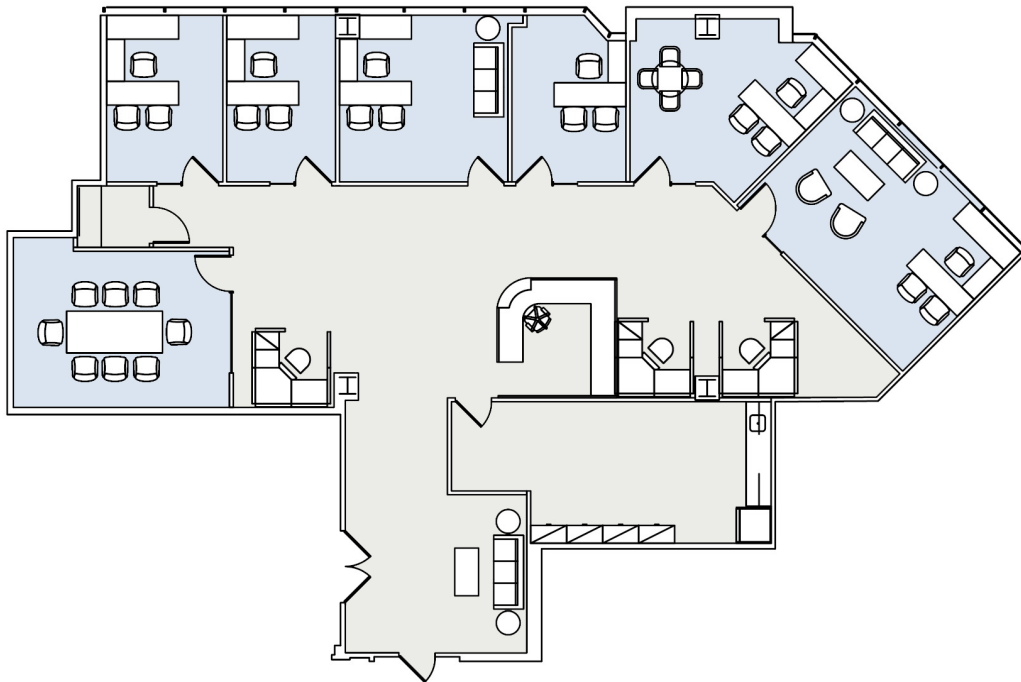

# 11835 OLYMPIC

WESTSIDE TOWERS EAST TOWER

SUITE 1000 | 3,561 RSF

SAWTELLE/WEST LA

#### AS-BUILT CONFIGURATION

OFFICES:	6
CONFERENCE ROOM:	1
RECEPTION AREA:	1
KITCHEN:	1
IT/STORAGE CLOSET:	1

NOT TO SCALE  
FURNITURE NOT INCLUDED

For more information, please contact:

310.255.7777

leasing@douglasemmett.com