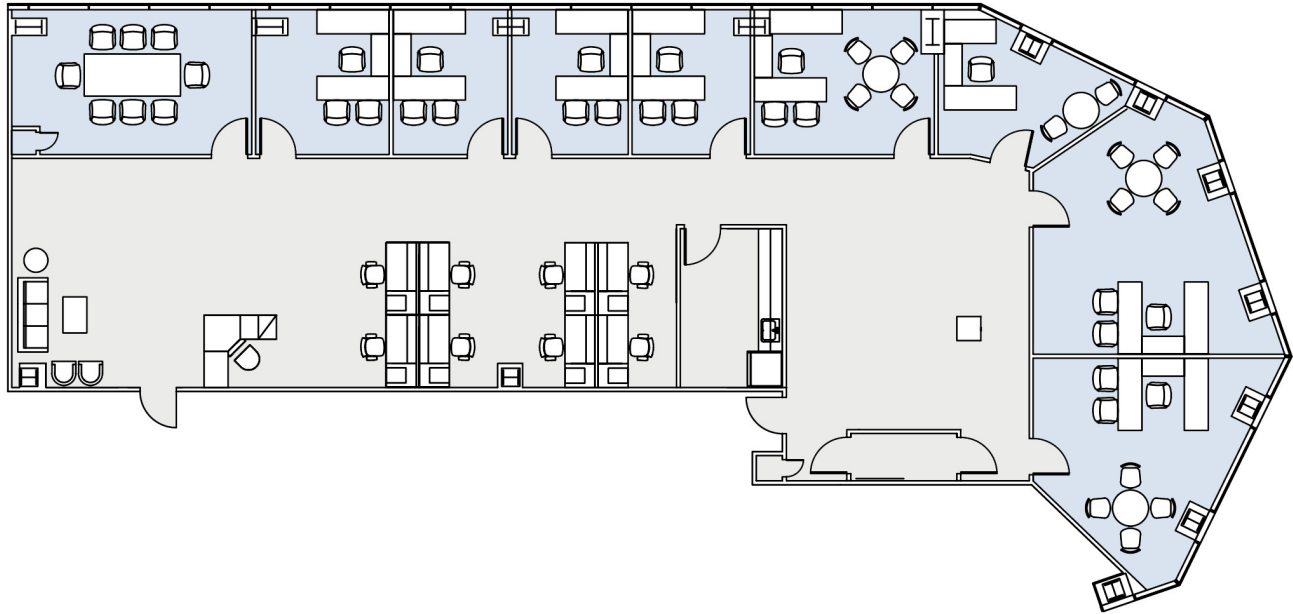

10940 WILSHIRE

THE TOWER

SUITE 1400 | 4,412 RSF

WESTWOOD

AS-BUILT CONFIGURATION

OFFICES:	8
CONFERENCE ROOM:	1
RECEPTION AREA:	1
SERVER ROOM:	1
STORAGE CLOSET:	2
KITCHEN:	1

NOT TO SCALE
FURNITURE NOT INCLUDED