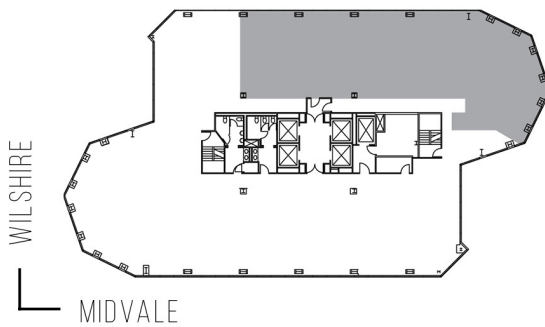

10940 WILSHIRE

THE TOWER

SUITE 1400 | 4,412 RSF

WESTWOOD

AS-BUILT CONFIGURATION

OFFICES:	8
CONFERENCE ROOM:	1
RECEPTION AREA:	1
SERVER ROOM:	1
STORAGE CLOSET:	2
KITCHEN:	1

NOT TO SCALE
FURNITURE NOT INCLUDED