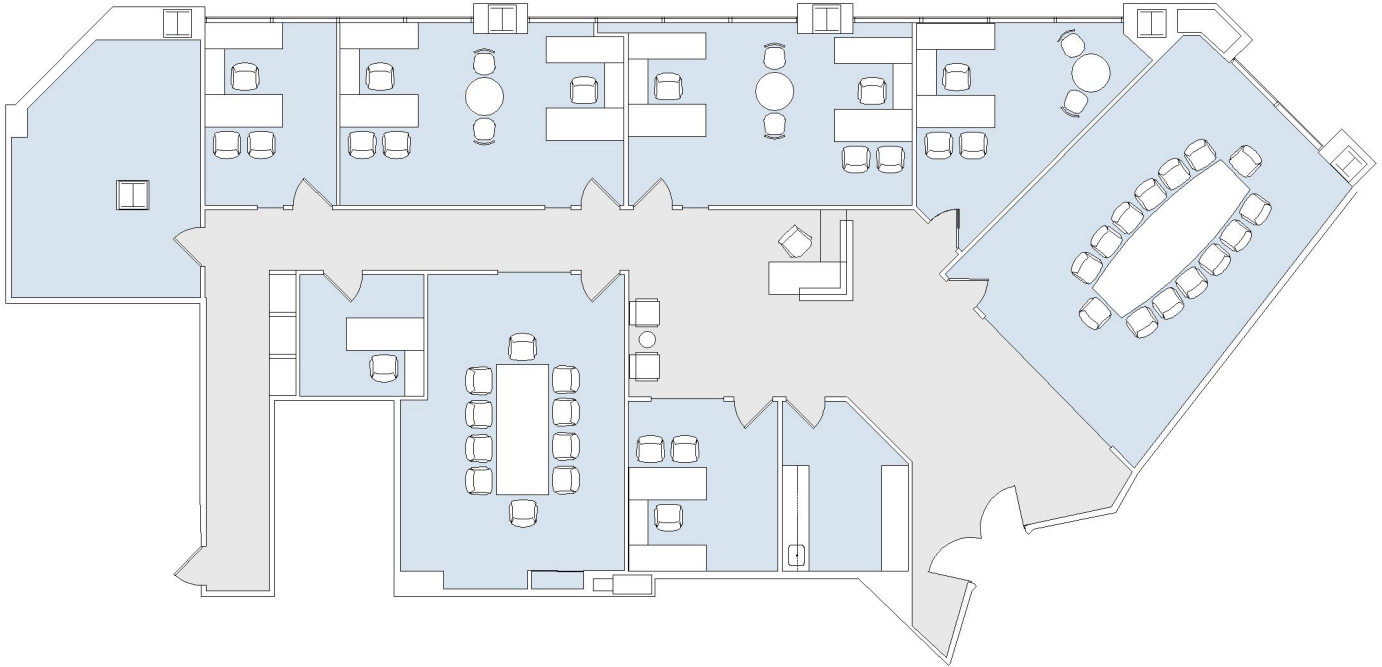

11400

EXECUTIVE TOWER

SUITE 140 | 4,410 RSF

SAWTELLE/WEST LA

W OLYMPIC

SUITE CONFIGURATION

OFFICES:	6
CONFERENCE ROOM:	2
RECEPTION:	1
KITCHEN:	1
STORAGE / IT ROOM:	1

NOT TO SCALE