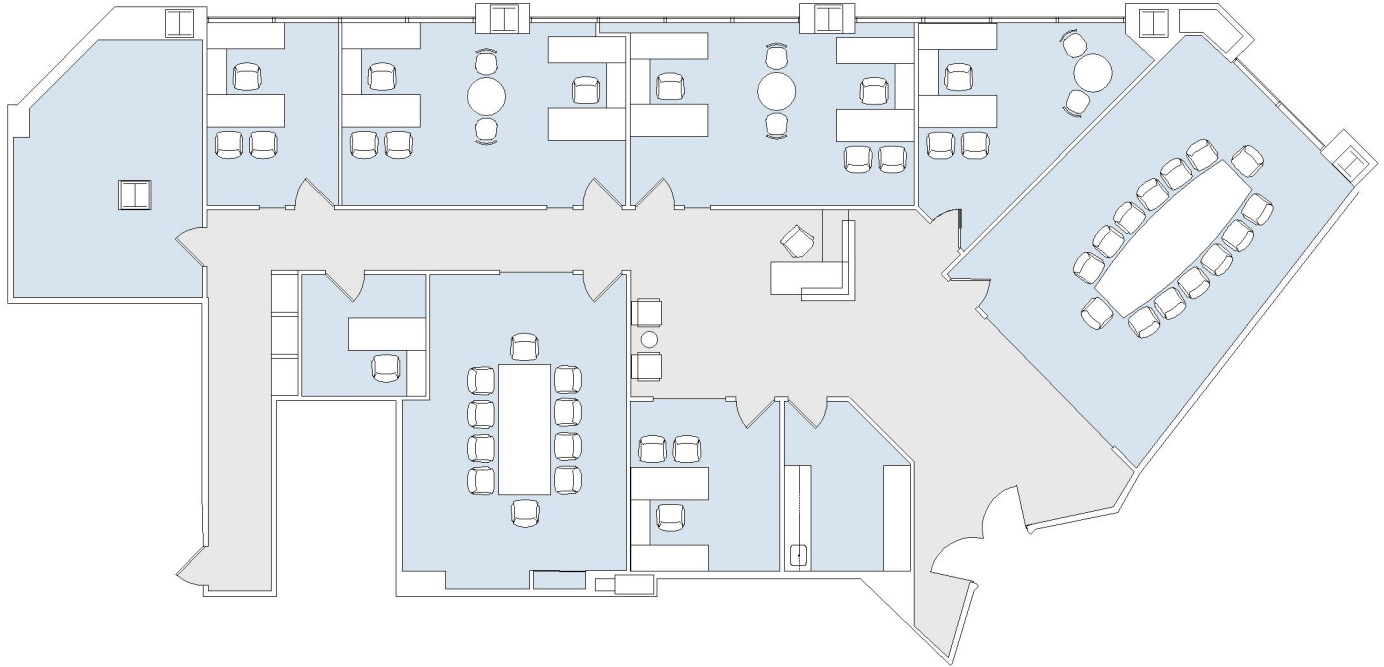

11400 W OLYMPIC

EXECUTIVE TOWER

SUITE 140 | 4,410 RSF

SAWTELLE/WEST LA

SUITE CONFIGURATION

OFFICES:	6
CONFERENCE ROOM:	2
RECEPTION:	1
KITCHEN:	1
STORAGE / IT ROOM:	1

NOT TO SCALE

For more information, please contact: