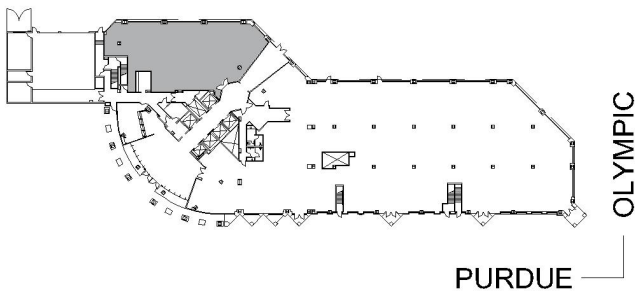

11400

EXECUTIVE TOWER

SUITE 140 | 4,410 RSF

SAWTELLE/WEST LA

W OLYMPIC

SUITE CONFIGURATION

OFFICES:	6
CONFERENCE ROOM:	2
RECEPTION:	1
KITCHEN:	1
STORAGE / IT ROOM:	1

NOT TO SCALE