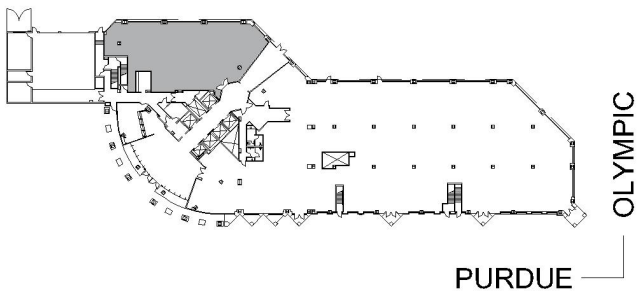

11400 W OLYMPIC

EXECUTIVE TOWER

SUITE 140 | 4,410 RSF

SAWTELLE/WEST LA

SUITE CONFIGURATION

OFFICES:	6
CONFERENCE ROOM:	2
RECEPTION:	1
KITCHEN:	1
STORAGE / IT ROOM:	1

NOT TO SCALE

For more information, please contact: