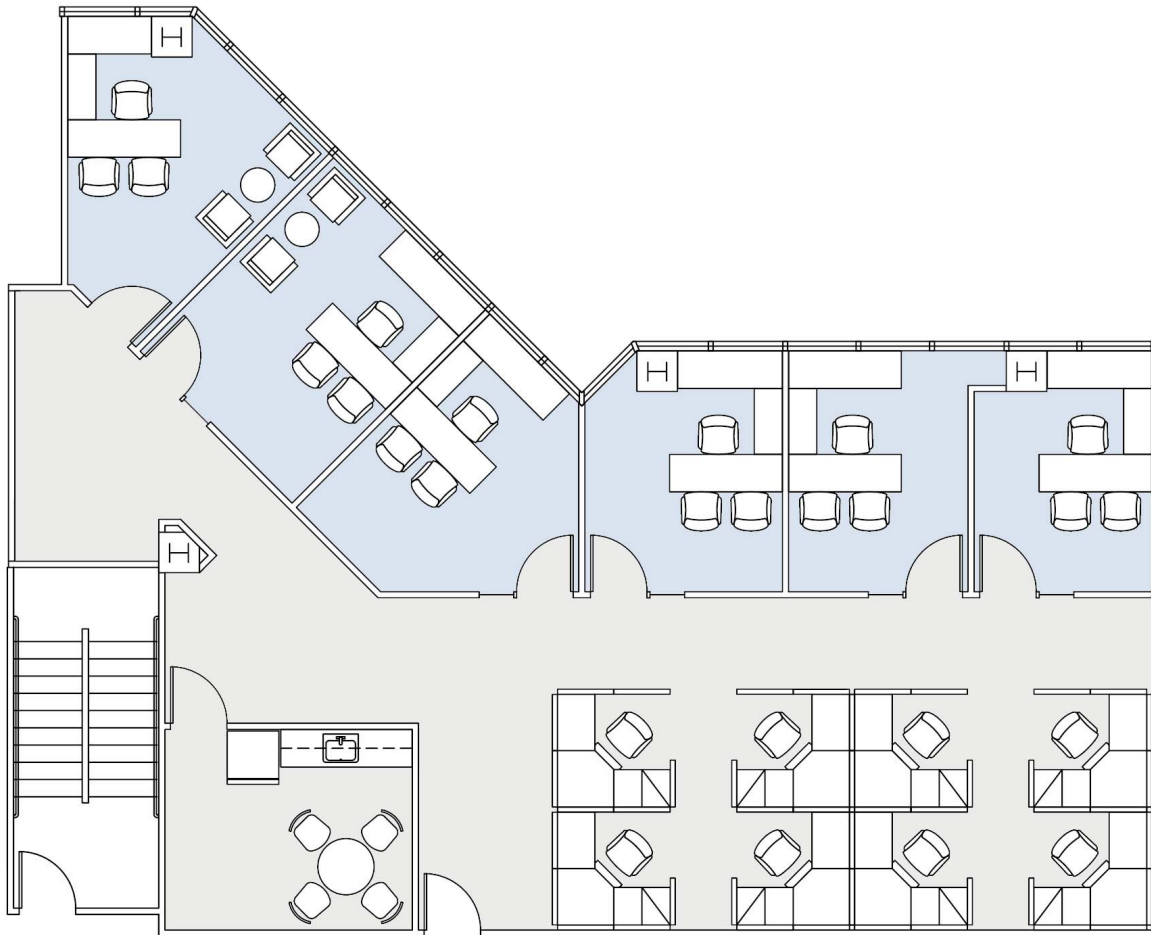

# 12100 WILSHIRE

SUITE 500 | 2,606 RSF  
BRENTWOOD-WILSHIRE

### AS-BUILT CONFIGURATION

OFFICES:	6
RECEPTION:	1
KITCHEN:	1

NOT TO SCALE  
FURNITURE NOT INCLUDED

For more information, please contact:

310.255.7777  
leasing@douglasemmett.com

**Douglas  
Emmett**