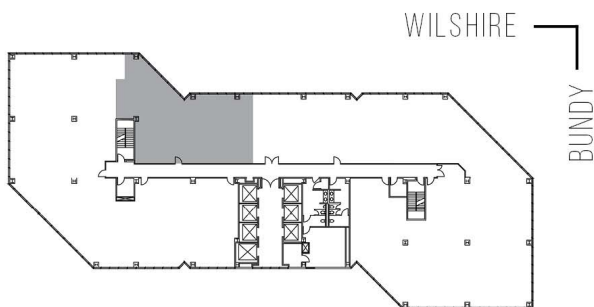

# 12100 WILSHIRE

SUITE 500 | 2,606 RSF  
BRENTWOOD-WILSHIRE

### AS-BUILT CONFIGURATION

OFFICES:	6
RECEPTION:	1
KITCHEN:	1

NOT TO SCALE  
FURNITURE NOT INCLUDED

For more information, please contact:

310.255.7777  
leasing@douglasemmett.com

**Douglas  
Emmett**