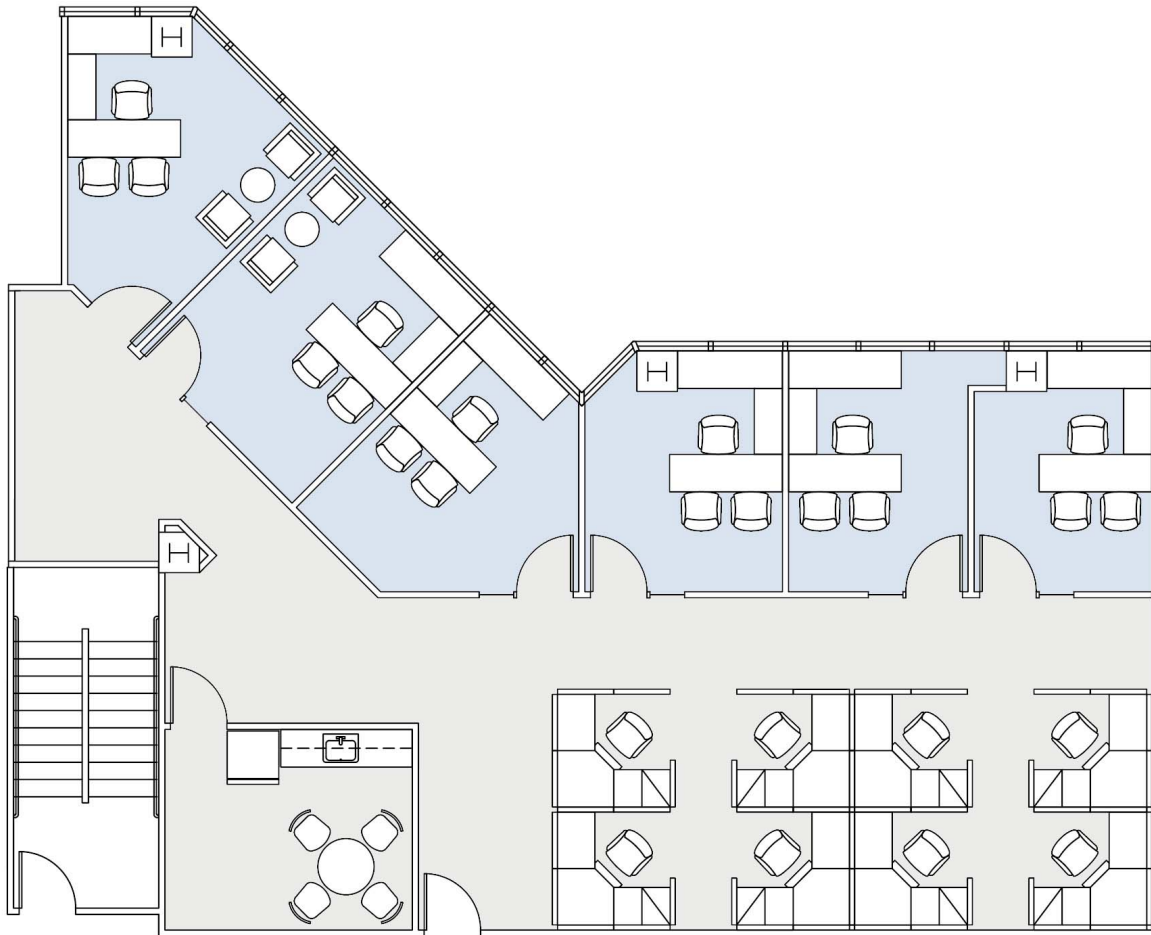

# 12100 WILSHIRE

SUITE 500 | 2,606 RSF  
BRENTWOOD-WILSHIRE

#### AS-BUILT CONFIGURATION

OFFICES:	6
RECEPTION:	1
KITCHEN:	1

NOT TO SCALE  
FURNITURE NOT INCLUDED

For more information, please contact:

310.255.7777  
leasing@douglasemmett.com

**Douglas  
Emmett**