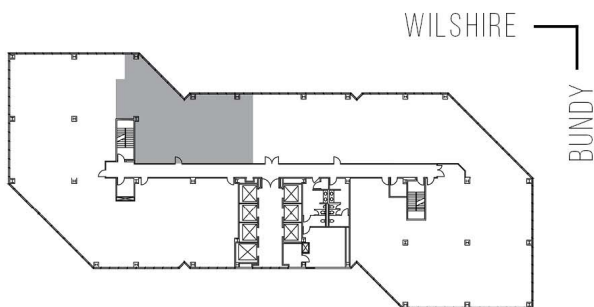

# 12100 WILSHIRE

SUITE 500 | 2,606 RSF  
BRENTWOOD-WILSHIRE

#### AS-BUILT CONFIGURATION

OFFICES:	6
RECEPTION:	1
KITCHEN:	1

NOT TO SCALE  
FURNITURE NOT INCLUDED

For more information, please contact:

310.255.7777  
leasing@douglasemmett.com

**Douglas  
Emmett**