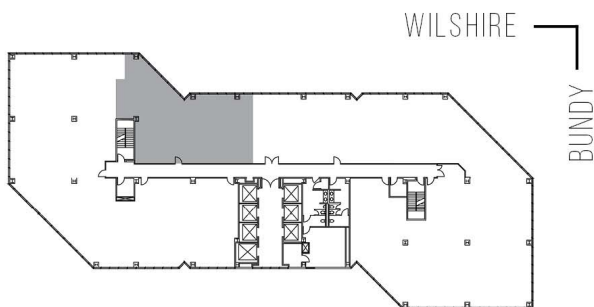

12100 WILSHIRE

SUITE 500 | 2,606 RSF

BRENTWOOD-WILSHIRE

AS-BUILT CONFIGURATION

OFFICES:	6
RECEPTION:	1
KITCHEN:	1

NOT TO SCALE
FURNITURE NOT INCLUDED

For more information, please contact:

310.255.7777
leasing@douglasemmett.com