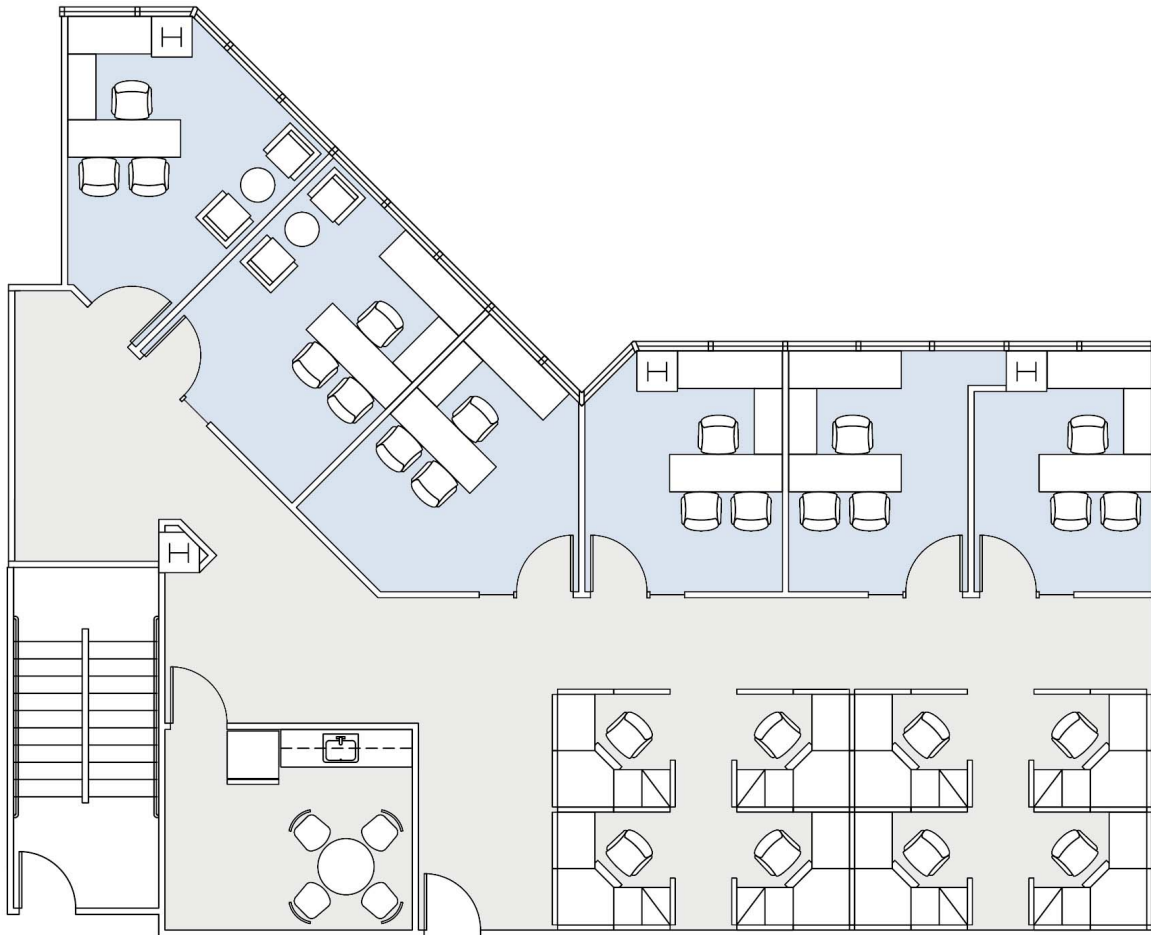

12100 WILSHIRE

SUITE 500 | 2,606 RSF

BRENTWOOD-WILSHIRE

AS-BUILT CONFIGURATION

OFFICES:	6
RECEPTION:	1
KITCHEN:	1

NOT TO SCALE
FURNITURE NOT INCLUDED

For more information, please contact:

310.255.7777
leasing@douglasemmett.com