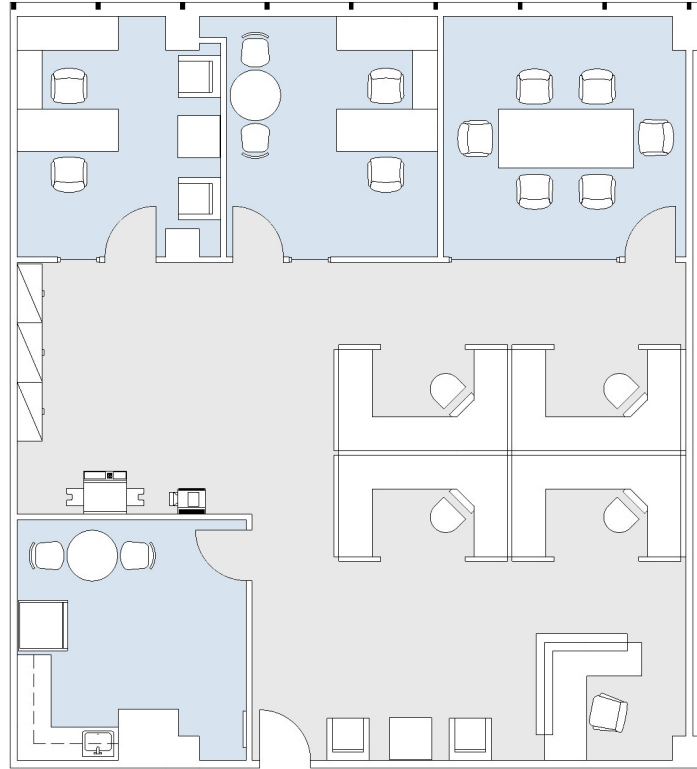

# 15821 VENTURA

ENCINO TERRACE

SUITE 540 | 2,320 RSF

SHERMAN OAKS/ENCINO

#### AS-BUILT CONFIGURATION

OFFICES:	2
CONFERENCE ROOM:	1
RECEPTION:	1
KITCHEN:	1

ADJUSTED FOR SOCIAL DISTANCING  
NOT TO SCALE  
FURNITURE NOT INCLUDED

For more information, please contact:

310.255.7777  
leasing@douglasemmett.com