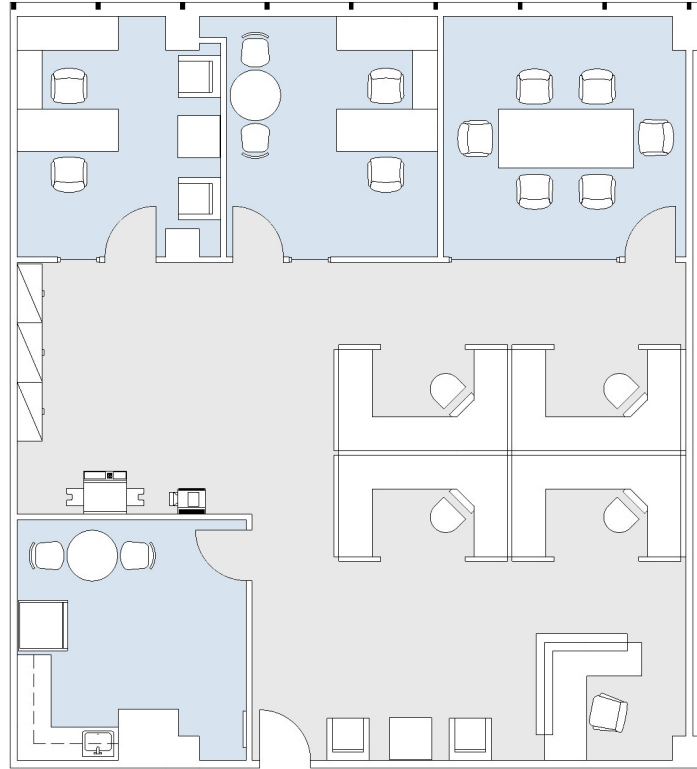

# 15821 VENTURA

ENCINO TERRACE

SUITE 540 | 2,320 RSF

SHERMAN OAKS/ENCINO

## AS-BUILT CONFIGURATION

OFFICES:	2
CONFERENCE ROOM:	1
RECEPTION:	1
KITCHEN:	1

ADJUSTED FOR SOCIAL DISTANCING  
NOT TO SCALE  
FURNITURE NOT INCLUDED

For more information, please contact:

310.255.7777

leasing@douglasemmett.com