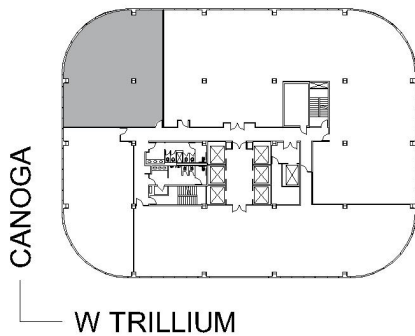

# 6300

THE TRILLIUM - WEST TOWER

SUITE 1140 | 2,657 RSF

WOODLAND HILLS

### SUITE CONFIGURATION

OFFICES:	4
CONFERENCE ROOM:	1
RECEPTION:	1
KITCHEN:	1

NOT TO SCALE  
FURNITURE NOT INCLUDED

For more information, please contact:

310.255.7777

leasing@douglasemmett.com

**Douglas  
Emmett**