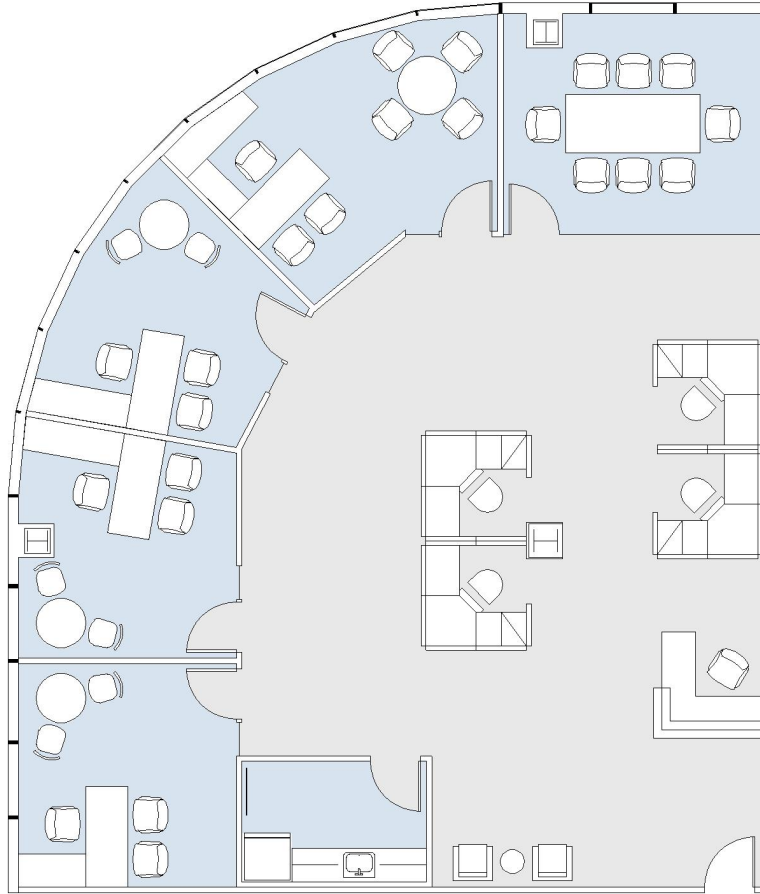

# 6300

THE TRILLIUM - WEST TOWER

SUITE 1140 | 2,657 RSF

WOODLAND HILLS

## CANOGA AVENUE

### SUITE CONFIGURATION

OFFICES:	4
CONFERENCE ROOM:	1
RECEPTION:	1
KITCHEN:	1

NOT TO SCALE  
FURNITURE NOT INCLUDED

For more information, please contact:

310.255.7777

leasing@douglasemmett.com

**Douglas  
Emmett**