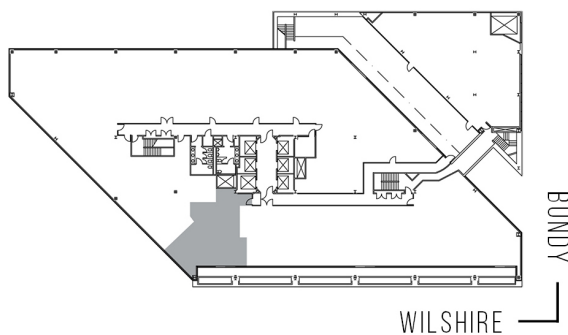

# 12121 WILSHIRE

WILSHIRE BUNDY PLAZA

SUITE 215 | 1,512 RSF

BRENTWOOD-WILSHIRE

#### AS-BUILT CONFIGURATION

CONFERENCE ROOM:	1
RECEPTION:	1
KITCHEN:	1

ADJUSTED FOR SOCIAL DISTANCING

NOT TO SCALE  
FURNITURE NOT INCLUDED

For more information, please contact:

310.255.7777  
leasing@douglasemmett.com