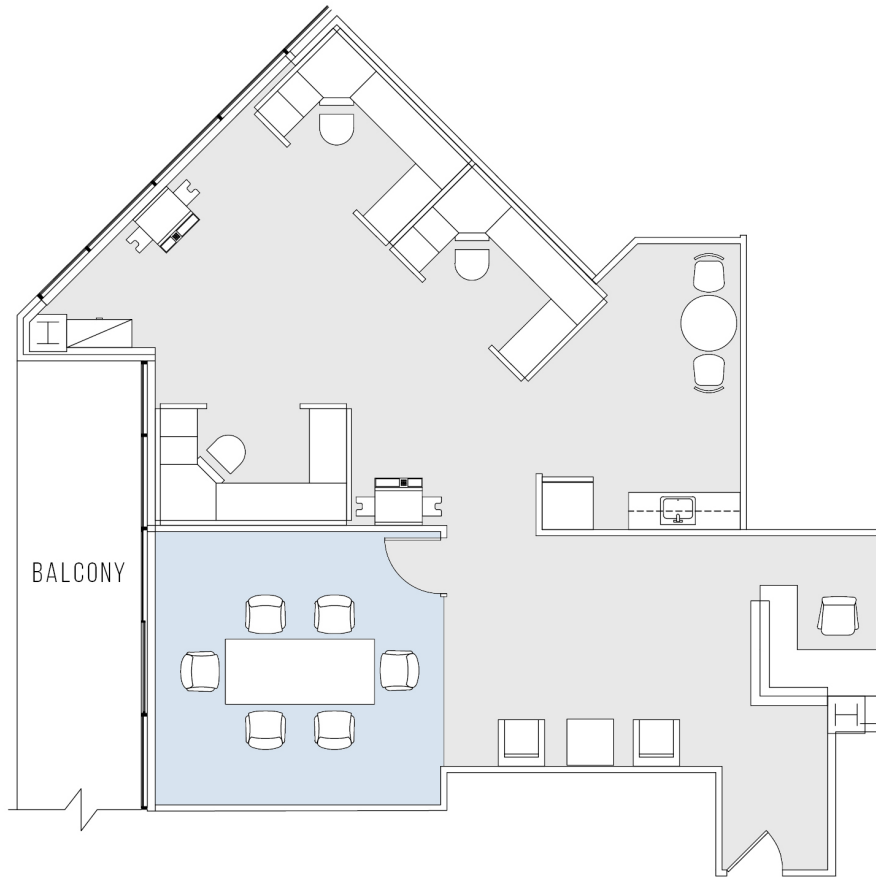

# 12121 WILSHIRE

WILSHIRE BUNDY PLAZA

SUITE 215 | 1,512 RSF

BRENTWOOD-WILSHIRE

#### AS-BUILT CONFIGURATION

CONFERENCE ROOM:	1
RECEPTION:	1
KITCHEN:	1

ADJUSTED FOR SOCIAL DISTANCING

NOT TO SCALE  
FURNITURE NOT INCLUDED

For more information, please contact:

310.255.7777

leasing@douglasemmett.com