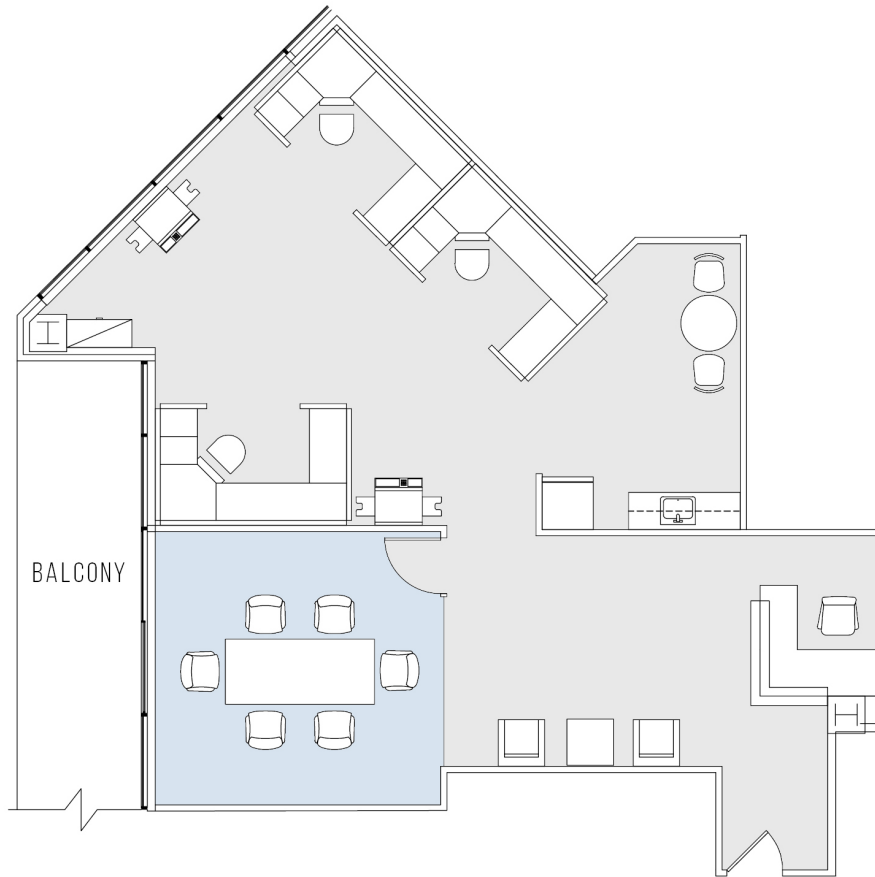

12121 WILSHIRE

WILSHIRE BUNDY PLAZA

SUITE 215 | 1,512 RSF

BRENTWOOD-WILSHIRE

AS-BUILT CONFIGURATION

CONFERENCE ROOM:	1
RECEPTION:	1
KITCHEN:	1

ADJUSTED FOR SOCIAL DISTANCING

NOT TO SCALE
FURNITURE NOT INCLUDED