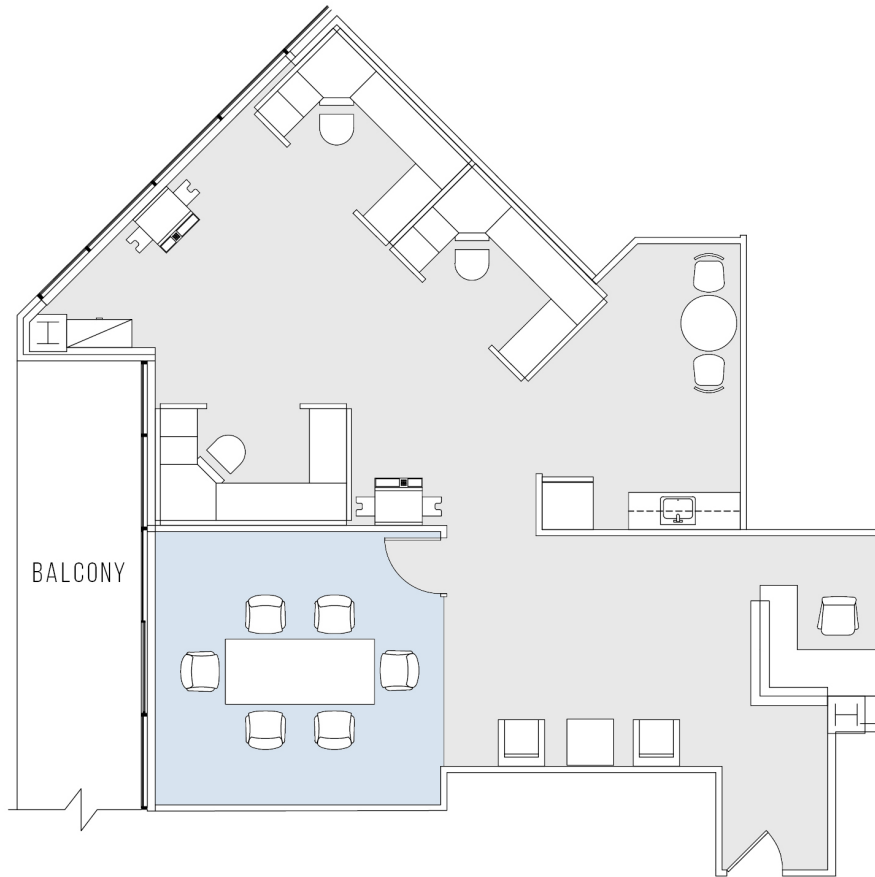

# 12121 WILSHIRE

WILSHIRE BUNDY PLAZA

SUITE 215 | 1,512 RSF

BRENTWOOD-WILSHIRE

#### AS-BUILT CONFIGURATION

CONFERENCE ROOM:	1
RECEPTION:	1
KITCHEN:	1

ADJUSTED FOR SOCIAL DISTANCING

NOT TO SCALE  
FURNITURE NOT INCLUDED

For more information, please contact:

310.255.7777  
leasing@douglasemmett.com