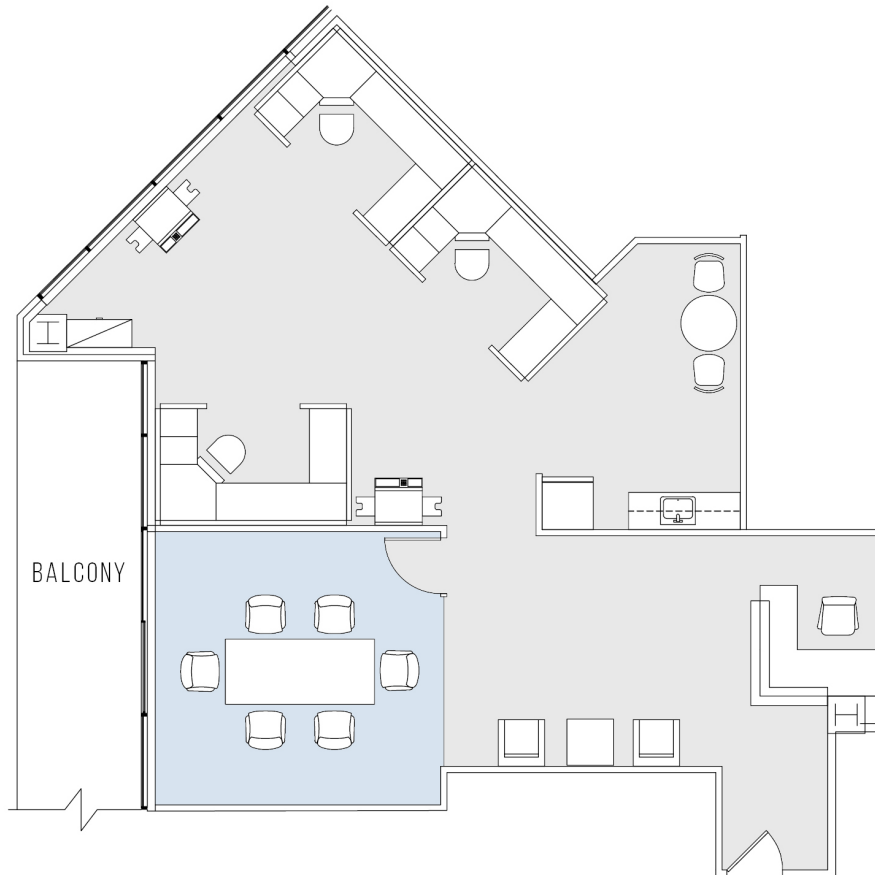

12121 WILSHIRE

WILSHIRE BUNDY PLAZA

SUITE 215 | 1,512 RSF

BRENTWOOD-WILSHIRE

AS-BUILT CONFIGURATION

CONFERENCE ROOM:	1
RECEPTION:	1
KITCHEN:	1

ADJUSTED FOR SOCIAL DISTANCING

NOT TO SCALE
FURNITURE NOT INCLUDED