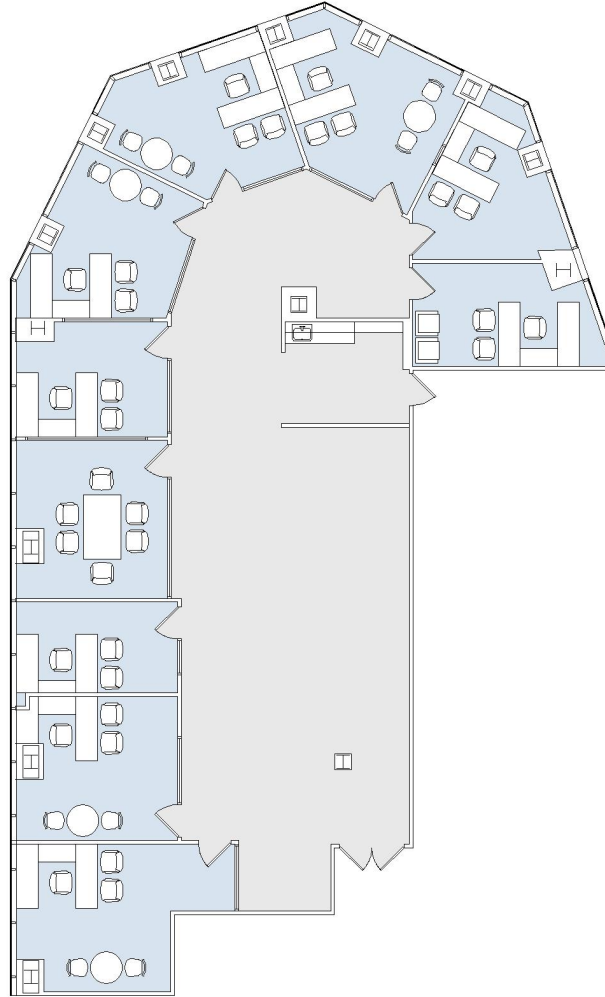

10940 WILSHIRE

THE TOWER

SUITE 1500 | 4,268 RSF

WESTWOOD

SUITE CONFIGURATION

OFFICES:	9
CONFERENCE ROOM:	1
RECEPTION:	1
KITCHEN:	1

NOT TO SCALE
FURNITURE NOT INCLUDED

For more information, please contact: