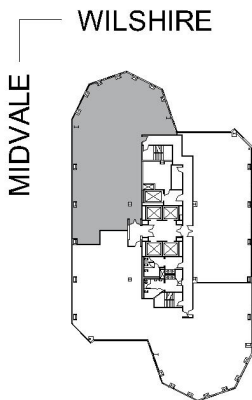

10940 WILSHIRE

THE TOWER

SUITE 1500 | 4,268 RSF

WESTWOOD

SUITE CONFIGURATION

OFFICES:	9
CONFERENCE ROOM:	1
RECEPTION:	1
KITCHEN:	1

NOT TO SCALE
FURNITURE NOT INCLUDED

For more information, please contact: