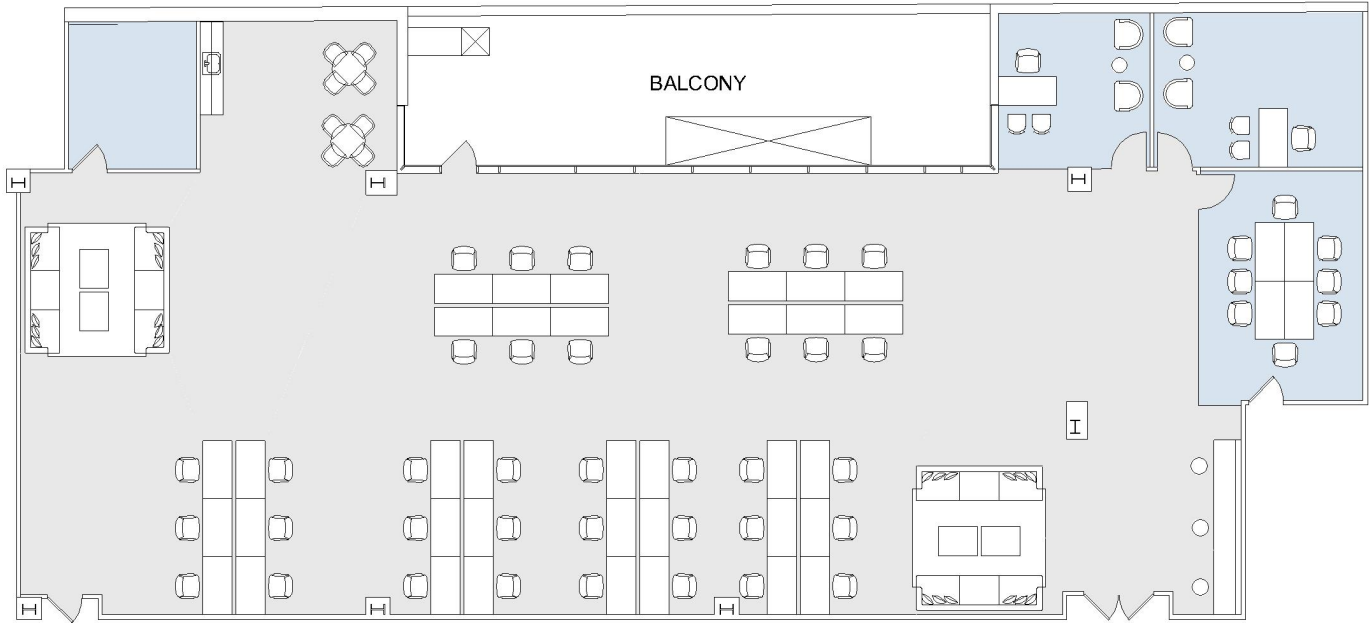

11999

BRENTWOOD/SALTAIR

SUITE 290 | 6,259 RSF

BRENTWOOD-SAN VICENTE

SAN VICENTE

SUITE CONFIGURATION

OFFICES:	2
CONFERENCE ROOM:	1
RECEPTION:	1
KITCHEN:	1
IT / STORAGE ROOM:	1

NOT TO SCALE