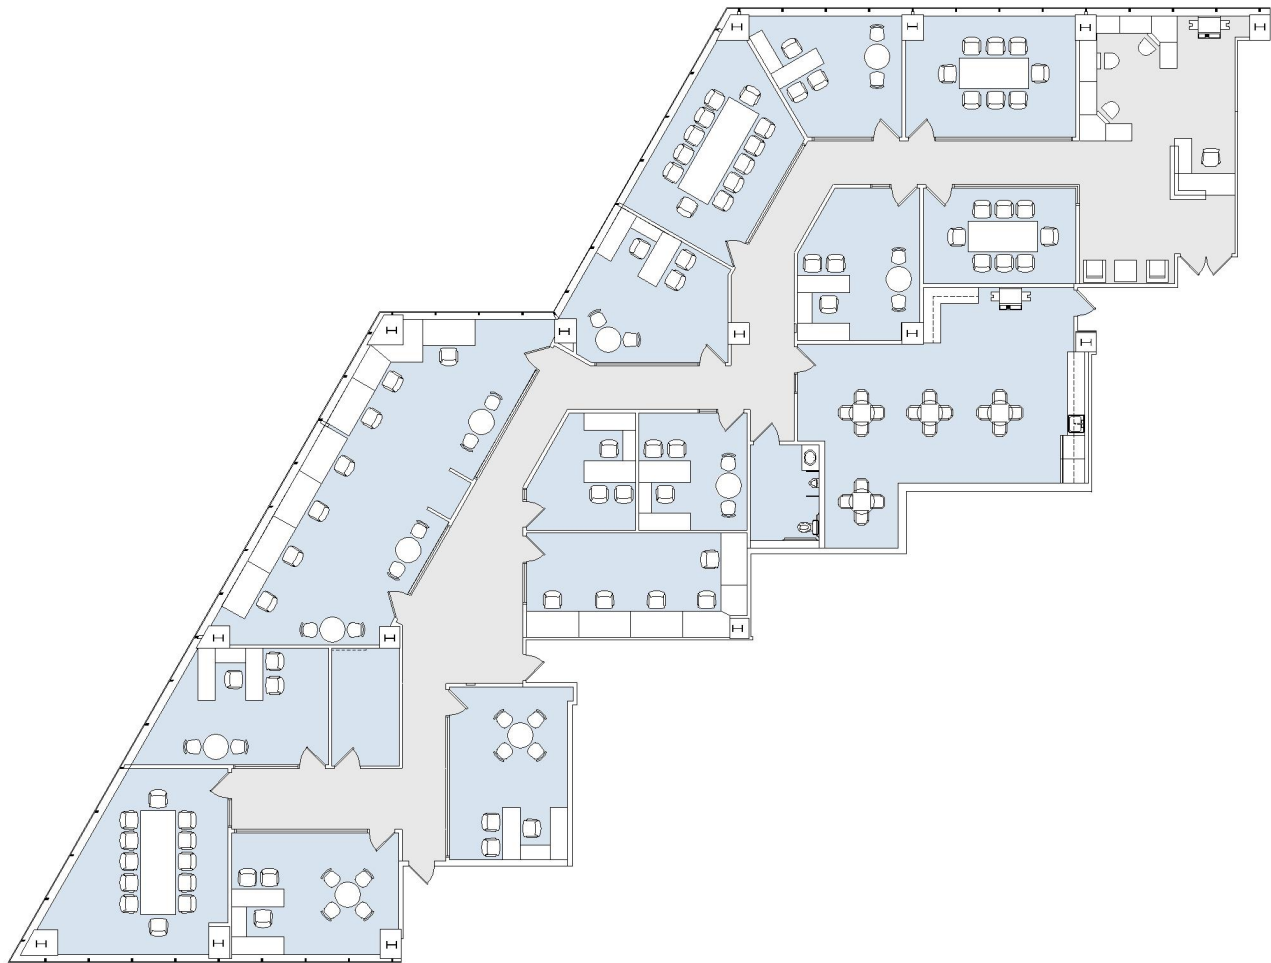

# 401 WILSHIRE

SUITE 350 | 9,147 RSF

SANTA MONICA

#### SUITE CONFIGURATION

OFFICES:	8
SHARED OFFICES:	2
CONFERENCE ROOM:	4
RECEPTION:	1
KITCHEN:	1
IT ROOM:	1
PRIVATE RESTROOM:	1

NOT TO SCALE

FURNITURE NOT INCLUDED

For more information, please contact:

310.255.7777  
leasing@douglasemmett.com