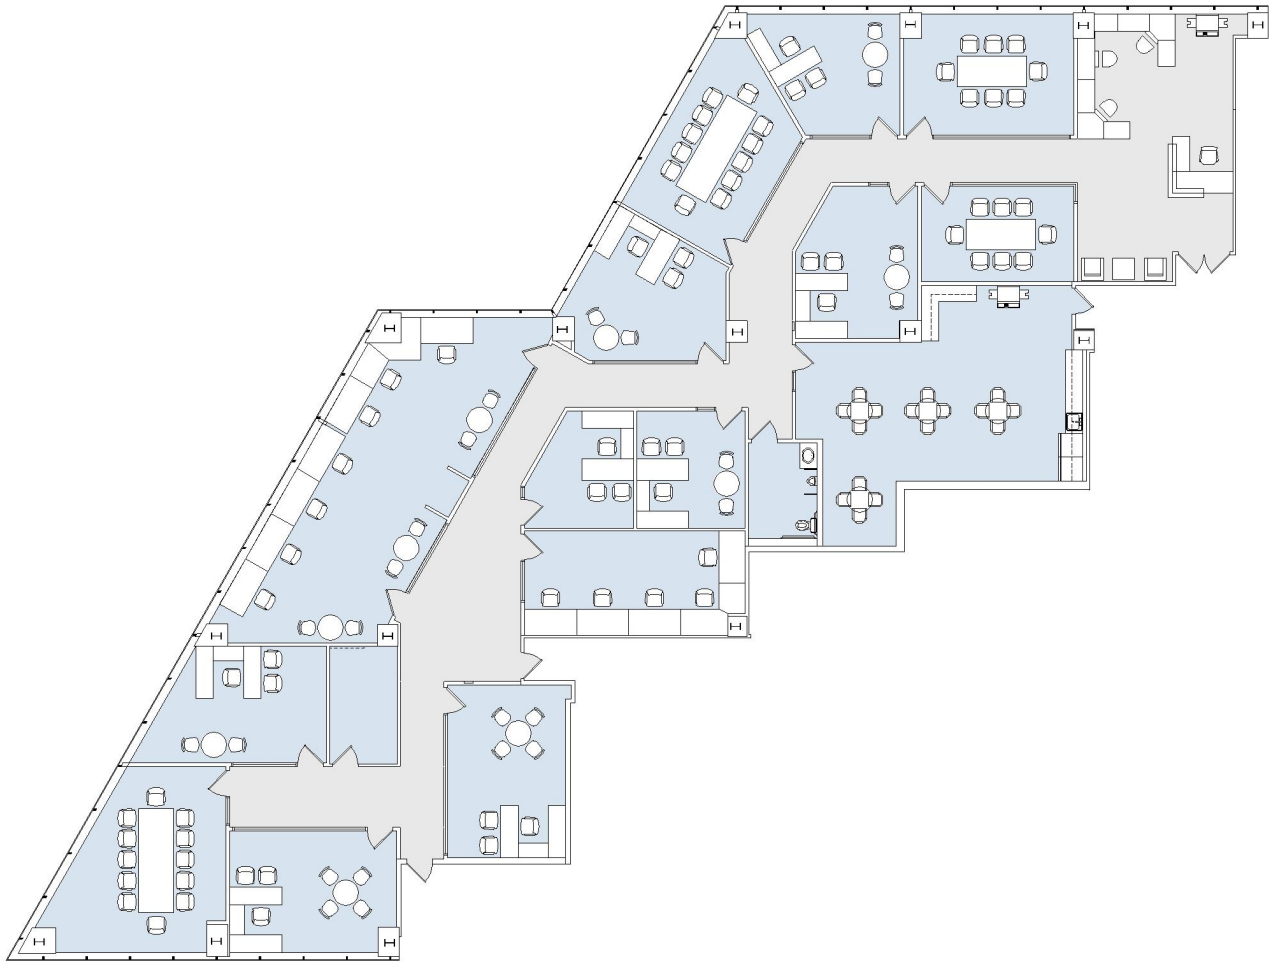

# 401 WILSHIRE

SUITE 350 | 9,147 RSF

SANTA MONICA

#### SUITE CONFIGURATION

OFFICES:	8
OPEN OFFICES:	2
CONFERENCE ROOM:	4
RECEPTION:	1
KITCHEN:	1
IT ROOM:	1
PRIVATE RESTROOM:	1

NOT TO SCALE

FURNITURE NOT INCLUDED

For more information, please contact:

310.255.7777  
leasing@douglasemmett.com