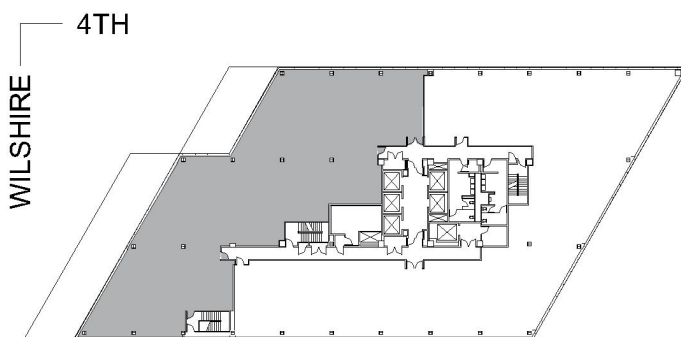

# 401 WILSHIRE

SUITE 350 | 9,147 RSF

SANTA MONICA

#### SUITE CONFIGURATION

OFFICES:	8
OPEN OFFICES:	2
CONFERENCE ROOM:	4
RECEPTION:	1
KITCHEN:	1
IT ROOM:	1
PRIVATE RESTROOM:	1

NOT TO SCALE

FURNITURE NOT INCLUDED

For more information, please contact:

310.255.7777  
leasing@douglasemmett.com