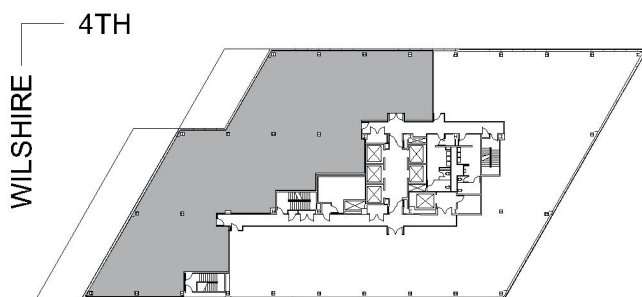

401 WILSHIRE

SUITE 350 | 9,147 RSF

SANTA MONICA

AS-BUILT CONFIGURATION

OFFICES:	10
CONFERENCE ROOM:	4
RECEPTION:	1
KITCHEN:	1
IT ROOM:	1
PRIVATE RESTROOM:	1

NOT TO SCALE

FURNITURE NOT INCLUDED

For more information, please contact: