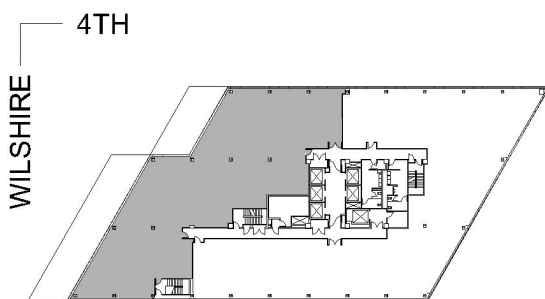

# 401 WILSHIRE

SUITE 350 | 9,147 RSF

SANTA MONICA

#### SUITE CONFIGURATION

OFFICES:	8
SHARED OFFICES:	2
CONFERENCE ROOM:	4
RECEPTION:	1
KITCHEN:	1
IT ROOM:	1
PRIVATE RESTROOM:	1

NOT TO SCALE

FURNITURE NOT INCLUDED

For more information, please contact:

310.255.7777  
leasing@douglasemmett.com