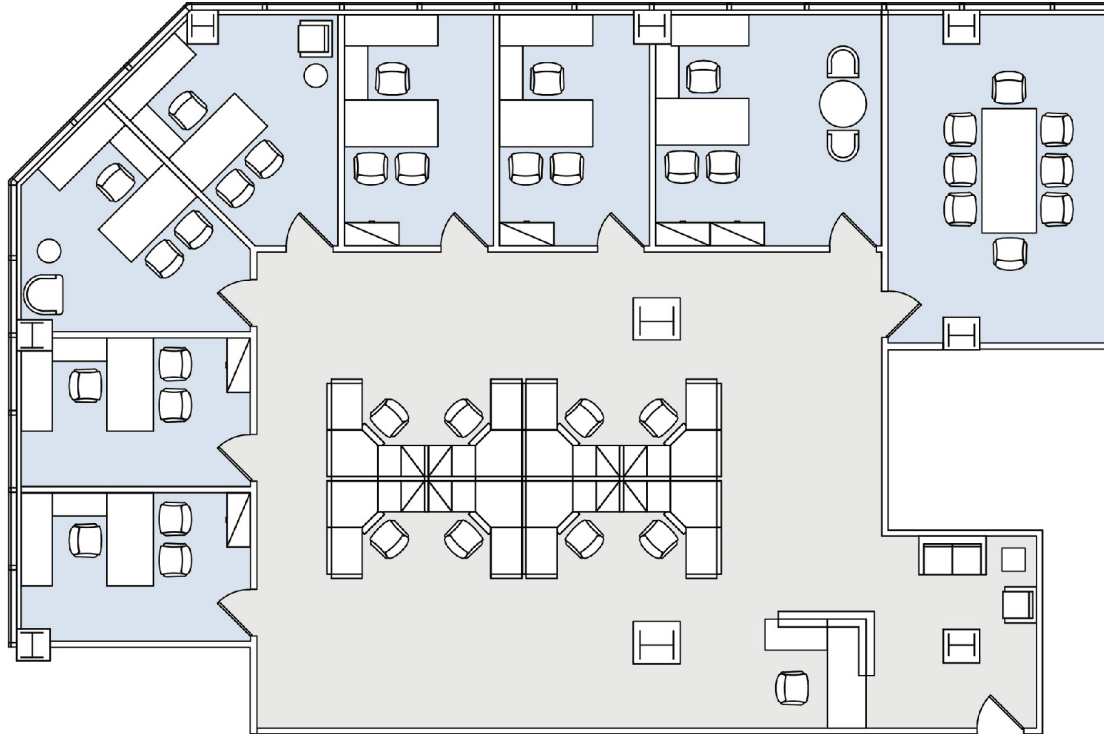

21800

WARNER CENTER TOWER - V

SUITE 905 | 3,707 RSF

WOODLAND HILLS

OXNARD STREET

AS-BUILT CONFIGURATION

OFFICES:	7
RECEPTION:	1
CONFERENCE ROOM:	1

NOT TO SCALE
FURNITURE NOT INCLUDED

For more information, please contact:

310.255.7777

leasing@douglasemmett.com

**Douglas
Emmett**