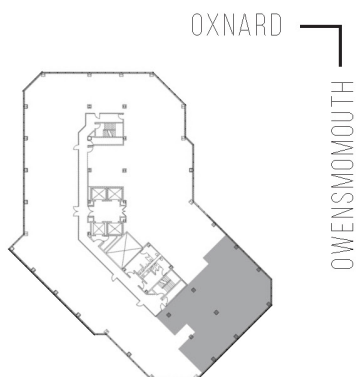

21800

WARNER CENTER TOWER - V

SUITE 905 | 3,707 RSF

WOODLAND HILLS

OXNARD STREET

AS-BUILT CONFIGURATION

OFFICES:	7
RECEPTION:	1
CONFERENCE ROOM:	1

NOT TO SCALE
FURNITURE NOT INCLUDED

For more information, please contact:

310.255.7777

leasing@douglasemmett.com

**Douglas
Emmett**