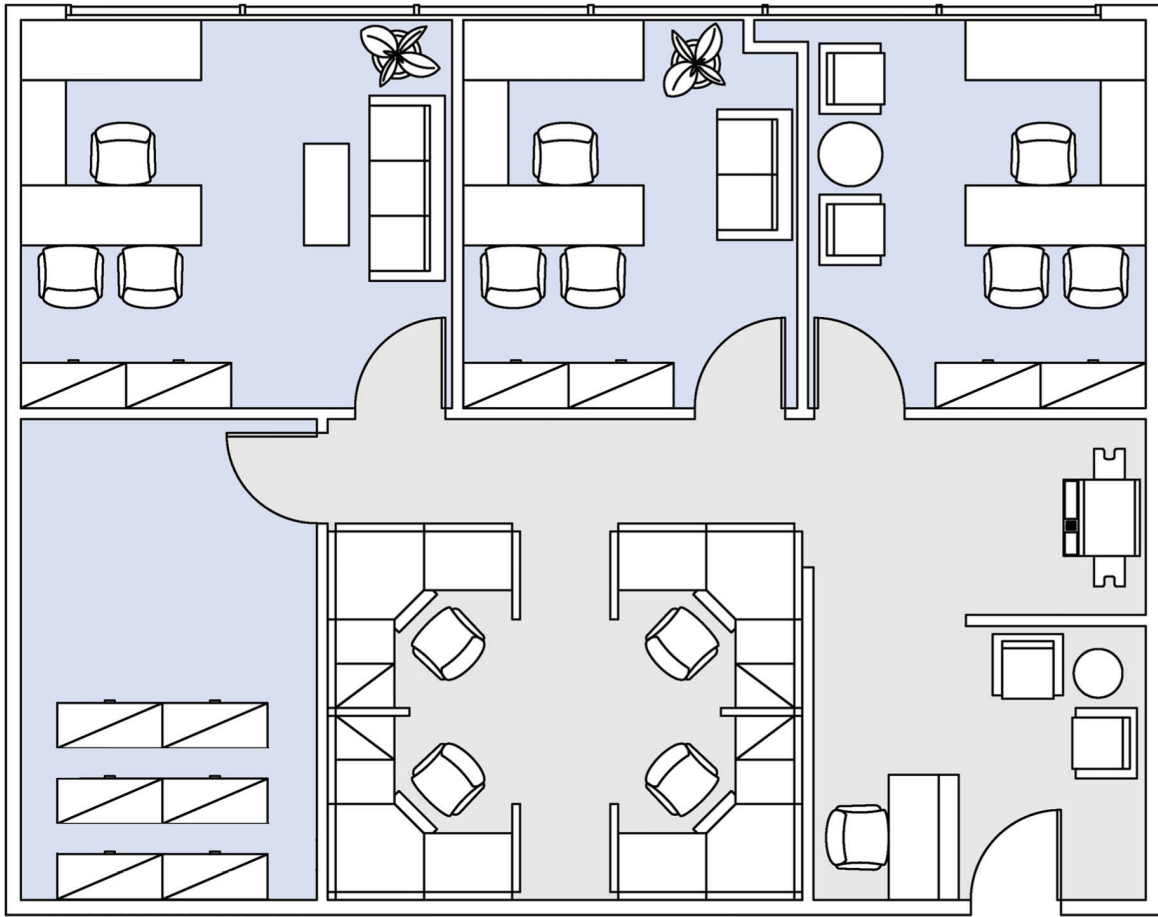

6300

THE TRILLIUM - WEST TOWER

SUITE 450 | 1,550 RSF

WOODLAND HILLS

CANOGA AVENUE

AS-BUILT CONFIGURATION

OFFICES:	3
WORKSTATIONS:	4
RECEPTION:	1
FILE/STORAGE:	1

NOT TO SCALE
FURNITURE NOT INCLUDED