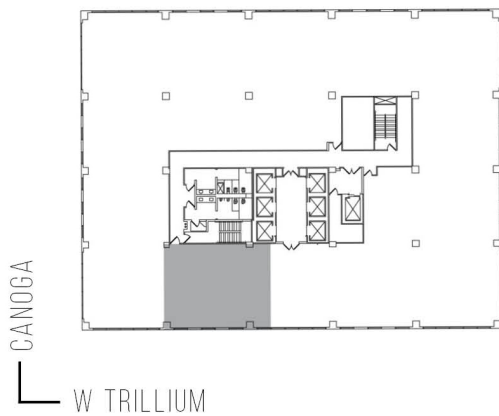

6300

THE TRILLIUM - WEST TOWER

SUITE 450 | 1,550 RSF

WOODLAND HILLS

CANOGA AVENUE

AS-BUILT CONFIGURATION

OFFICES:	3
WORKSTATIONS:	4
RECEPTION:	1
FILE/STORAGE:	1

NOT TO SCALE
FURNITURE NOT INCLUDED

For more information, please contact:

310.255.7777

leasing@douglasemmett.com

**Douglas
Emmett**