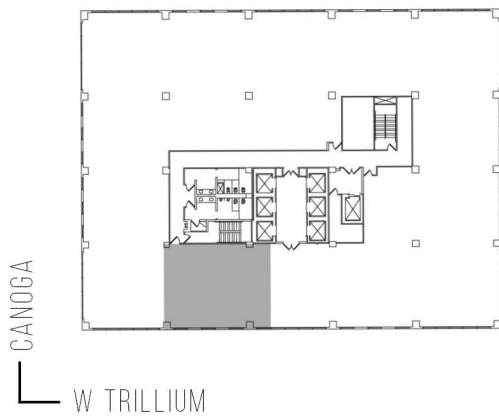

6300

THE TRILLIUM - WEST TOWER

SUITE 450 | 1,550 RSF

WOODLAND HILLS

CANOGA AVENUE

AS-BUILT CONFIGURATION

OFFICES:	3
WORKSTATIONS:	4
RECEPTION:	1
FILE/STORAGE:	1

NOT TO SCALE
FURNITURE NOT INCLUDED