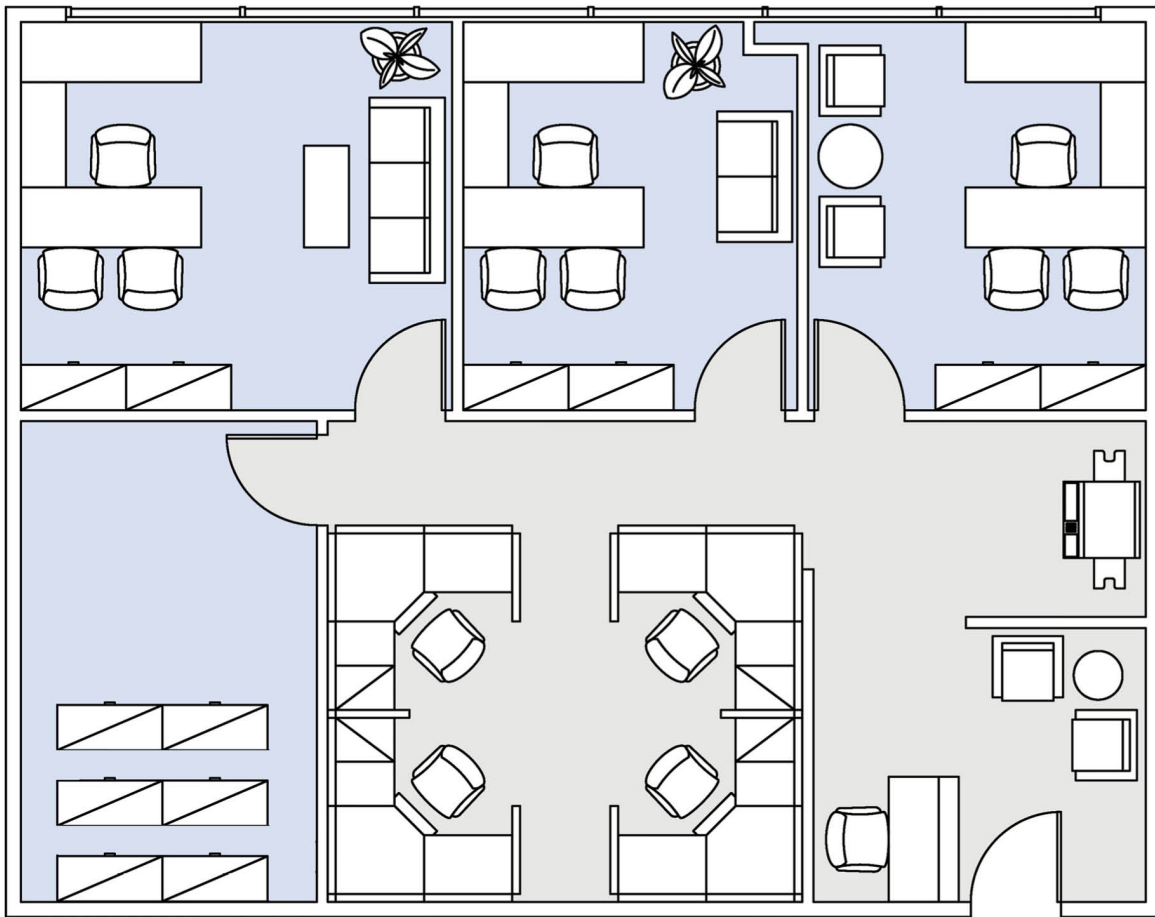

6300

THE TRILLIUM - WEST TOWER

SUITE 450 | 1,550 RSF

WOODLAND HILLS

CANOGA AVENUE

AS-BUILT CONFIGURATION

OFFICES:	3
WORKSTATIONS:	4
RECEPTION:	1
FILE/STORAGE:	1

NOT TO SCALE
FURNITURE NOT INCLUDED