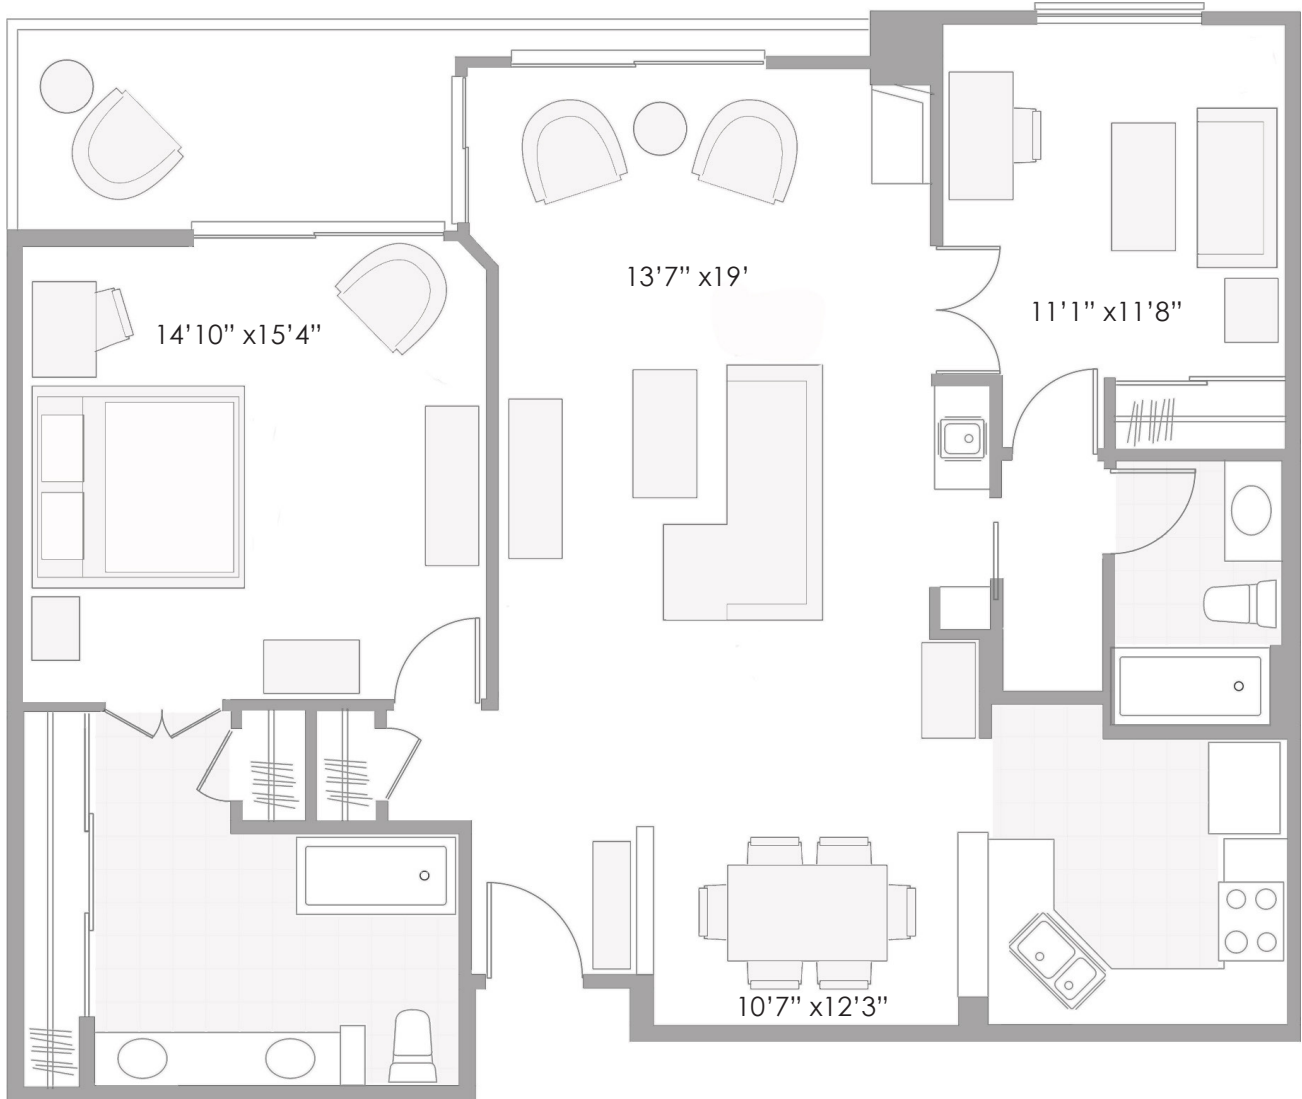

555

BARRINGTON

MODEL D: 2 BEDROOM, 2 BATH

555 Barrington

555 Barrington Ave | Los Angeles, CA 90049

For more information, please contact the leasing office:

Call: 310-471-5550 or email 555@douglasemmett.com

**Douglas
Emmett**