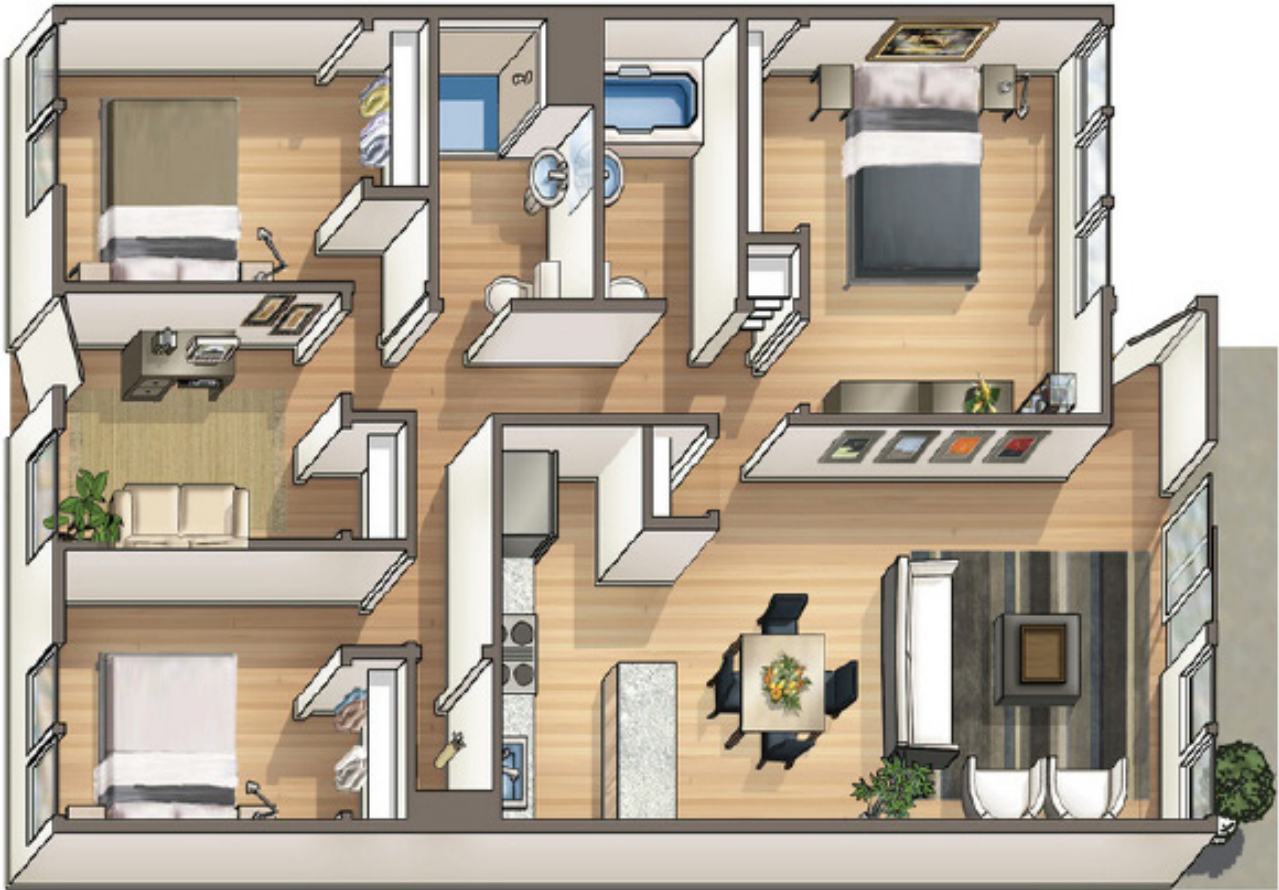

## ALANI: 4 BEDROOM, 2 BATH

**Waena Apartments**  
1320 Aala St | Honolulu, HI 96817

For more information, please contact the leasing office:  
Call: 808.550.0440 or email [waena@douglasemmett.com](mailto:waena@douglasemmett.com)