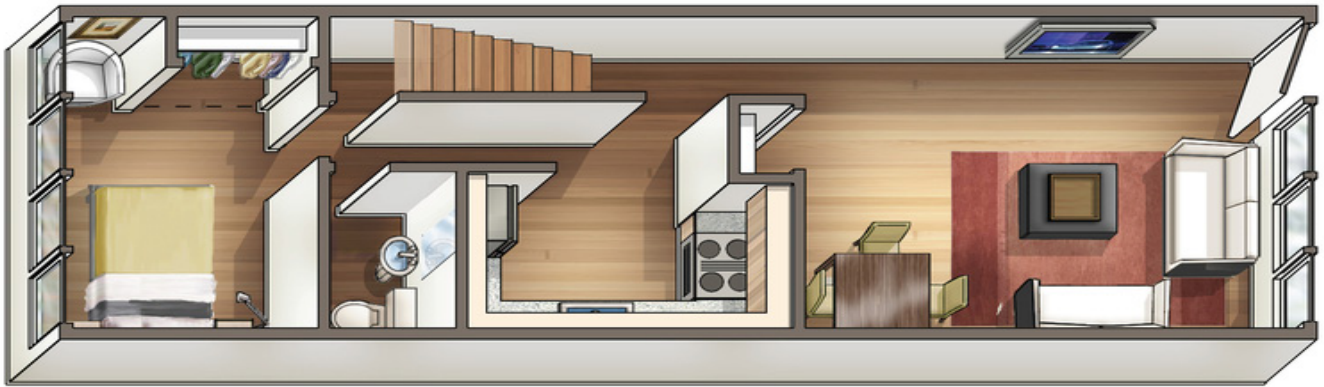

## KAPUA: 3 BEDROOM, 1.5 BATH

**Waena Apartments**  
1320 Aala St | Honolulu, HI 96817

For more information, please contact the leasing office:  
Call: 808.550.0440 or email [waena@douglasemmett.com](mailto:waena@douglasemmett.com)