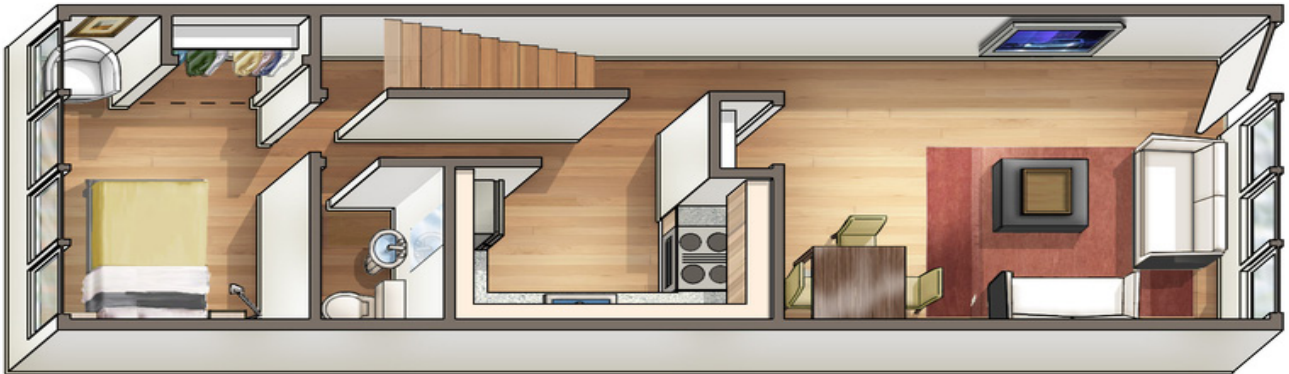

LEILANI: 3 BEDROOM, 1.5 BATH

Waena Apartments
1320 Aala St | Honolulu, HI 96817

For more information, please contact the leasing office:
Call: 808.550.0440 or email waena@douglasemmett.com